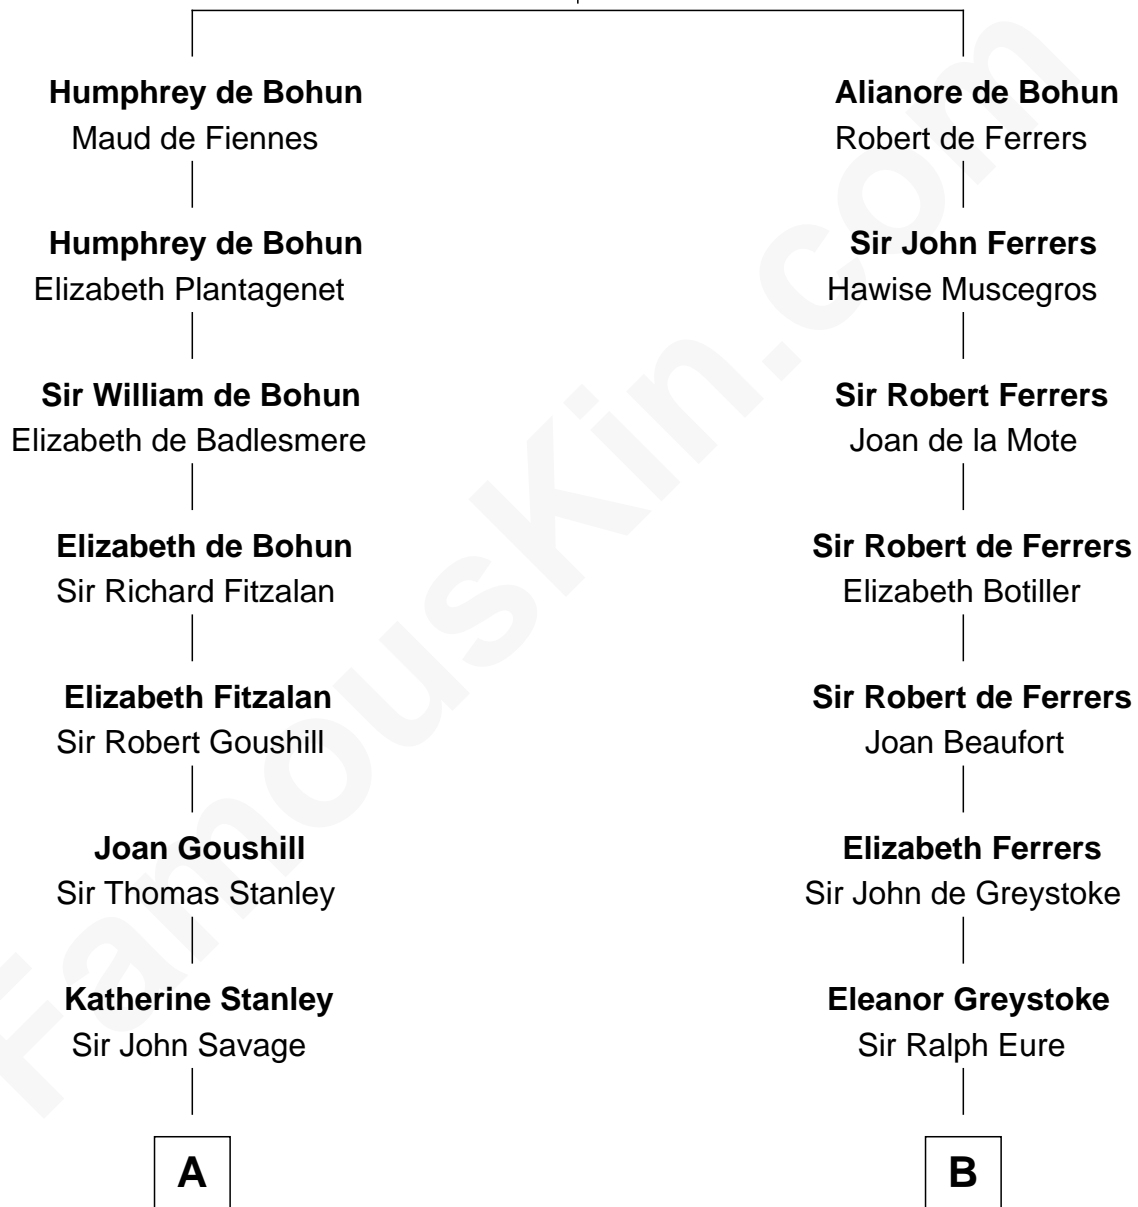

FamousKin.com Relationship Chart of

General Robert E. Lee

Confederate Army - U.S. Civil War

17th cousin 4 times removed of

William Howard Taft

27th U.S. President

Sir Humphrey de Bohun

Eleanor de Braiose

C

|
Abner Rawson

Mary Allen

|
Rhoda Rawson

Aaron Taft

|
Peter Rawson Taft

Sylvia Howard

|
Alphonso Taft

Louisa Maria Torrey

|
William Howard Taft

27th U.S. President