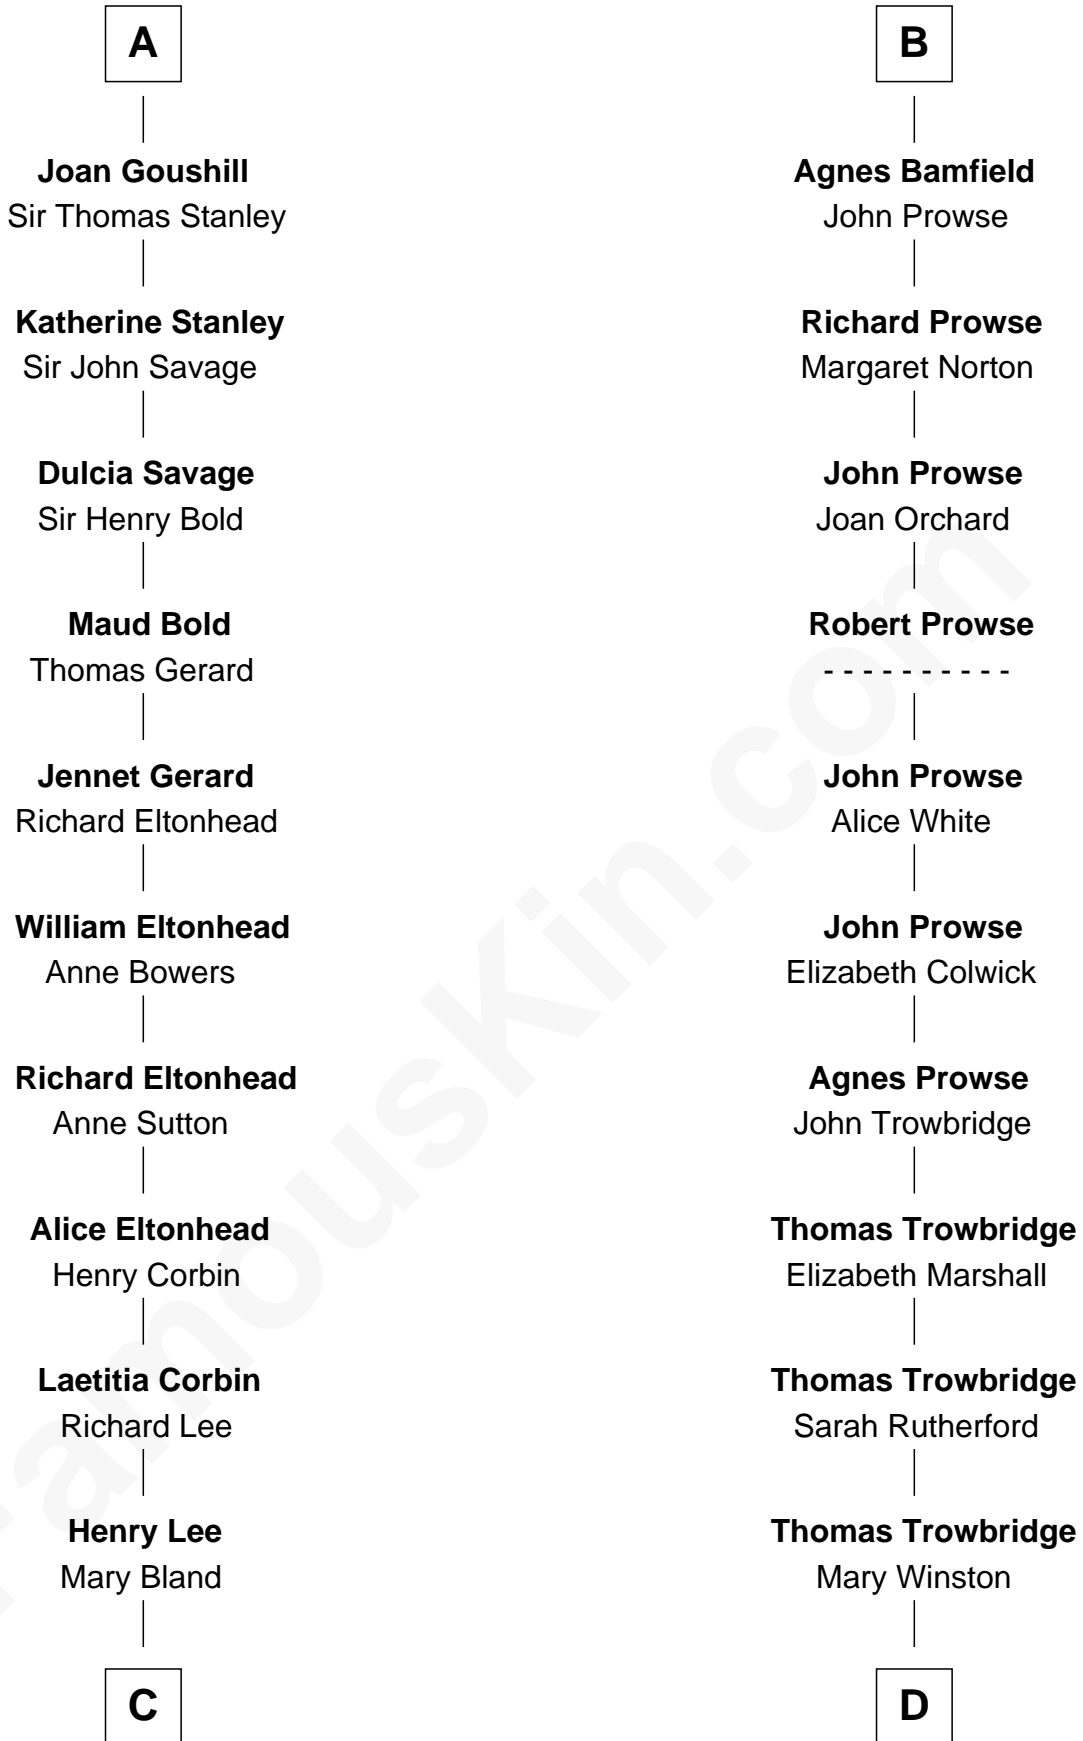

FamousKin.com Relationship Chart of

General Robert E. Lee

Confederate Army - U.S. Civil War

19th cousin 2 times removed of

Rutherford B. Hayes

19th U.S. President

Sir Geoffrey FitzPiers

Aveline de Clare

C

Col. Henry Lee

Lucy Grymes

Maj. Gen. Henry Lee

Anne Hill Carter

General Robert E. Lee

Confederate Army - U.S. Civil War

D