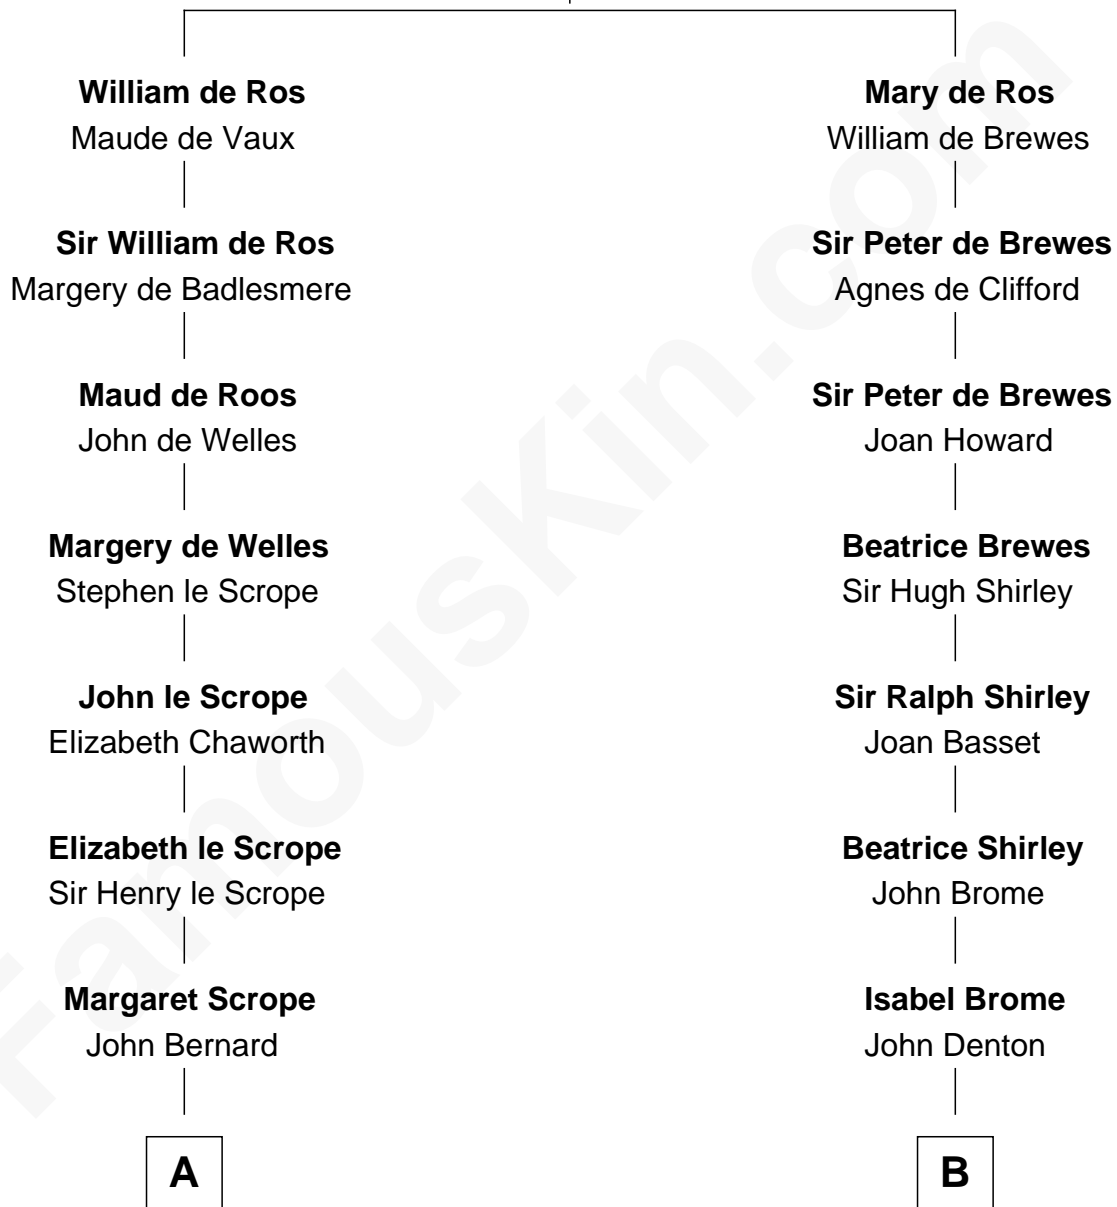

FamousKin.com

Relationship Chart of

General Robert E. Lee

Confederate Army - U.S. Civil War

17th cousin 2 times removed of

Rutherford B. Hayes

19th U.S. President

Sir Robert de Ros

Isabel de Aubeney

C

Chloe Smith
Rutherford Hayes

Rutherford Hayes
Sophia Birchard

Rutherford B. Hayes
19th U.S. President

FamousKin.com