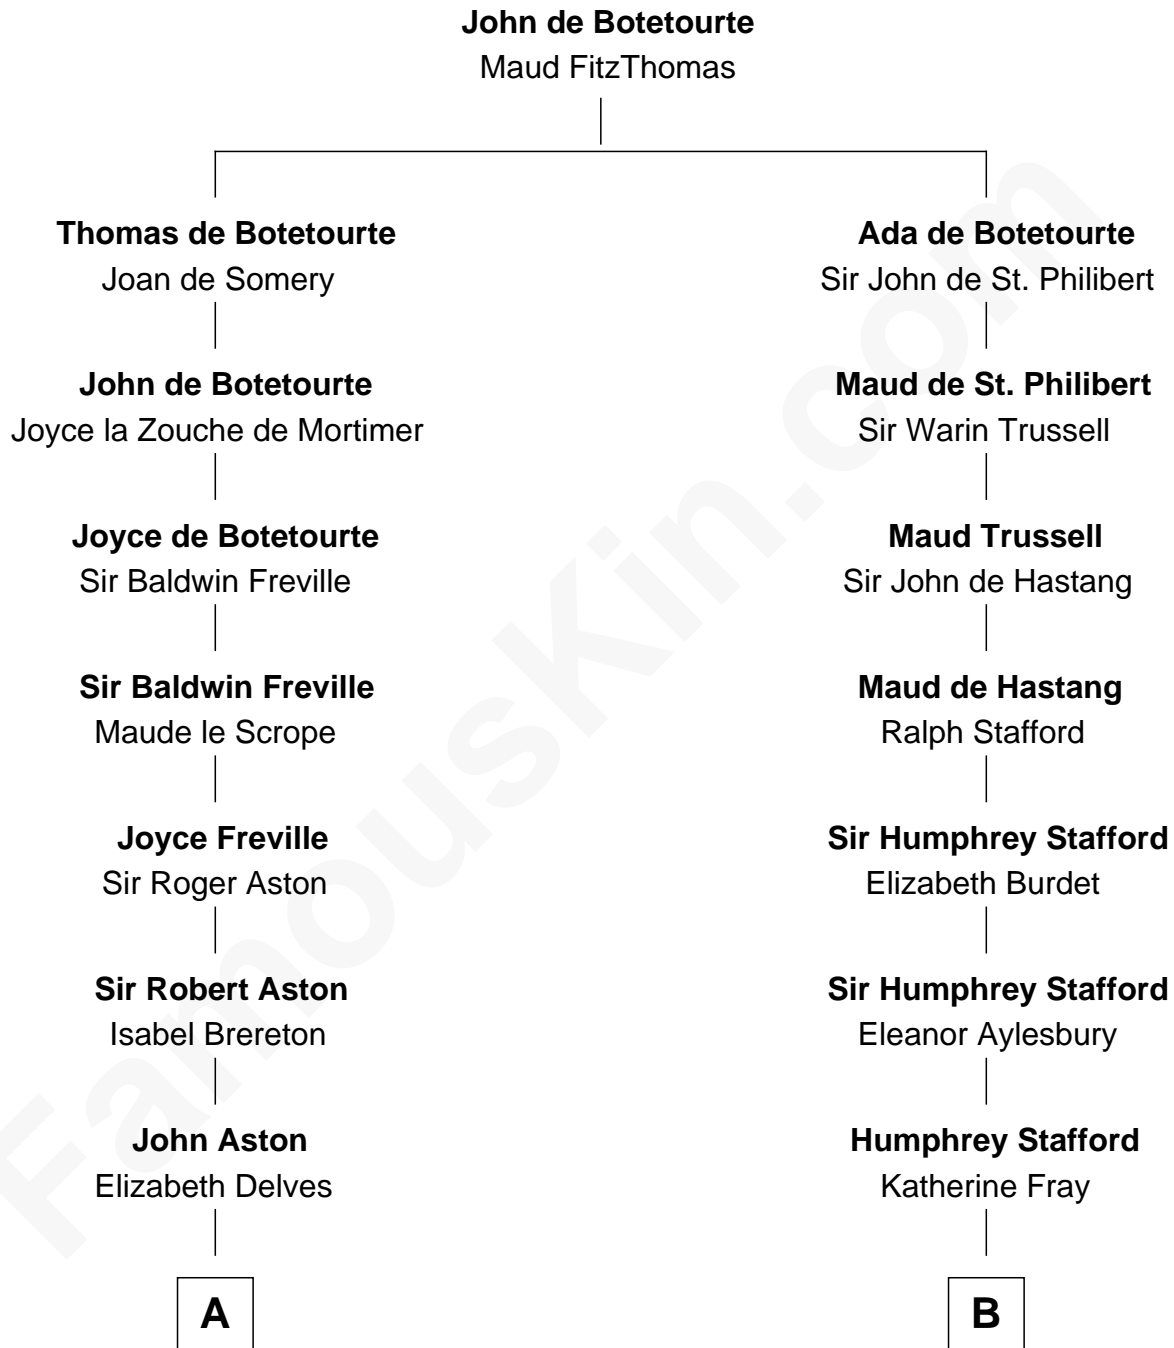

FamousKin.com Relationship Chart of

General Robert E. Lee

Confederate Army - U.S. Civil War

19th cousin 2 times removed of

George Romney

43rd Governor of Michigan

C

Col. Henry Lee

Lucy Grymes

Maj. Gen. Henry Lee

Anne Hill Carter

General Robert E. Lee

Confederate Army - U.S. Civil War

D

Charity Dickinson

Jared Pratt

Parley Parker Pratt

Mary Woods

Helaman Pratt

Anna Johanna Dorothy Wilcken

Anna Amelia Pratt

Gaskell Samuel Romney

George Romney

43rd Governor of Michigan