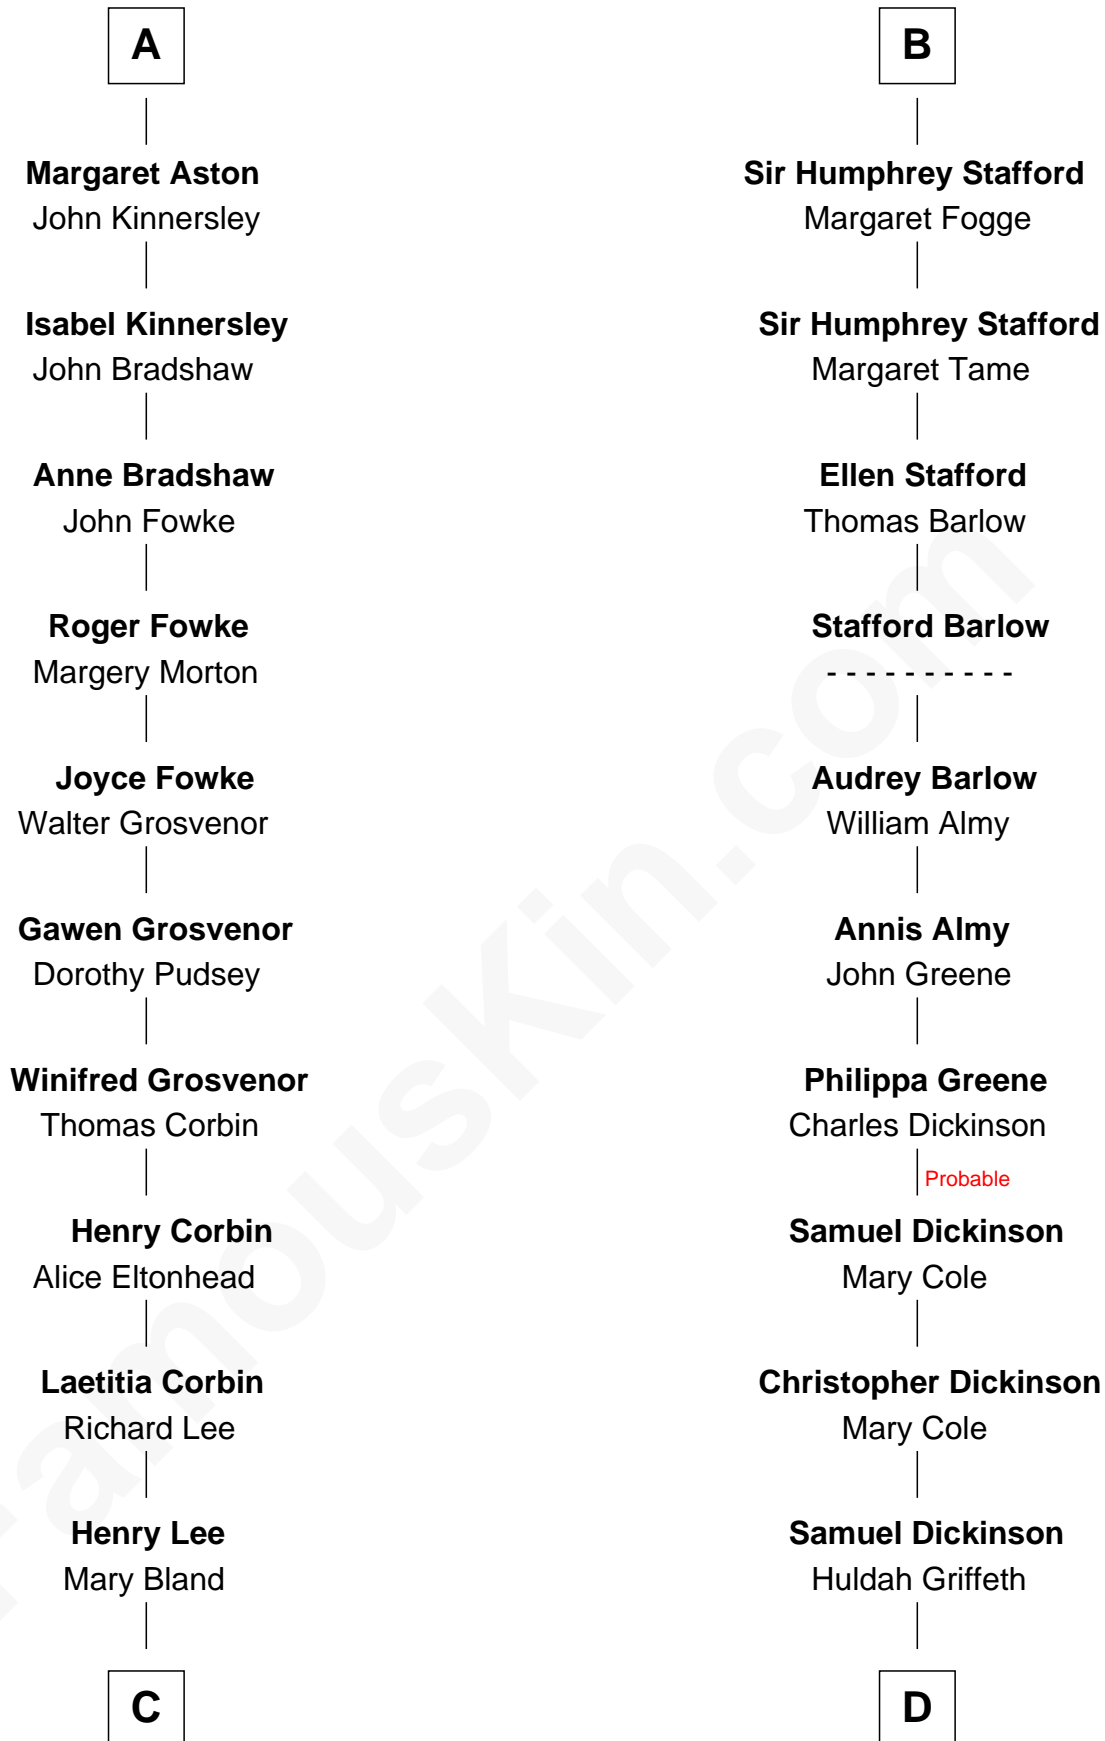

FamousKin.com Relationship Chart of

General Robert E. Lee

Confederate Army - U.S. Civil War

19th cousin 2 times removed of

George Romney

43rd Governor of Michigan

C

Col. Henry Lee

Lucy Grymes

Maj. Gen. Henry Lee

Anne Hill Carter

General Robert E. Lee

Confederate Army - U.S. Civil War

D

Charity Dickinson

Jared Pratt

Parley Parker Pratt

Mary Woods

Helaman Pratt

Anna Johanna Dorothy Wilcken

Anna Amelia Pratt

Gaskell Samuel Romney

George Romney

43rd Governor of Michigan