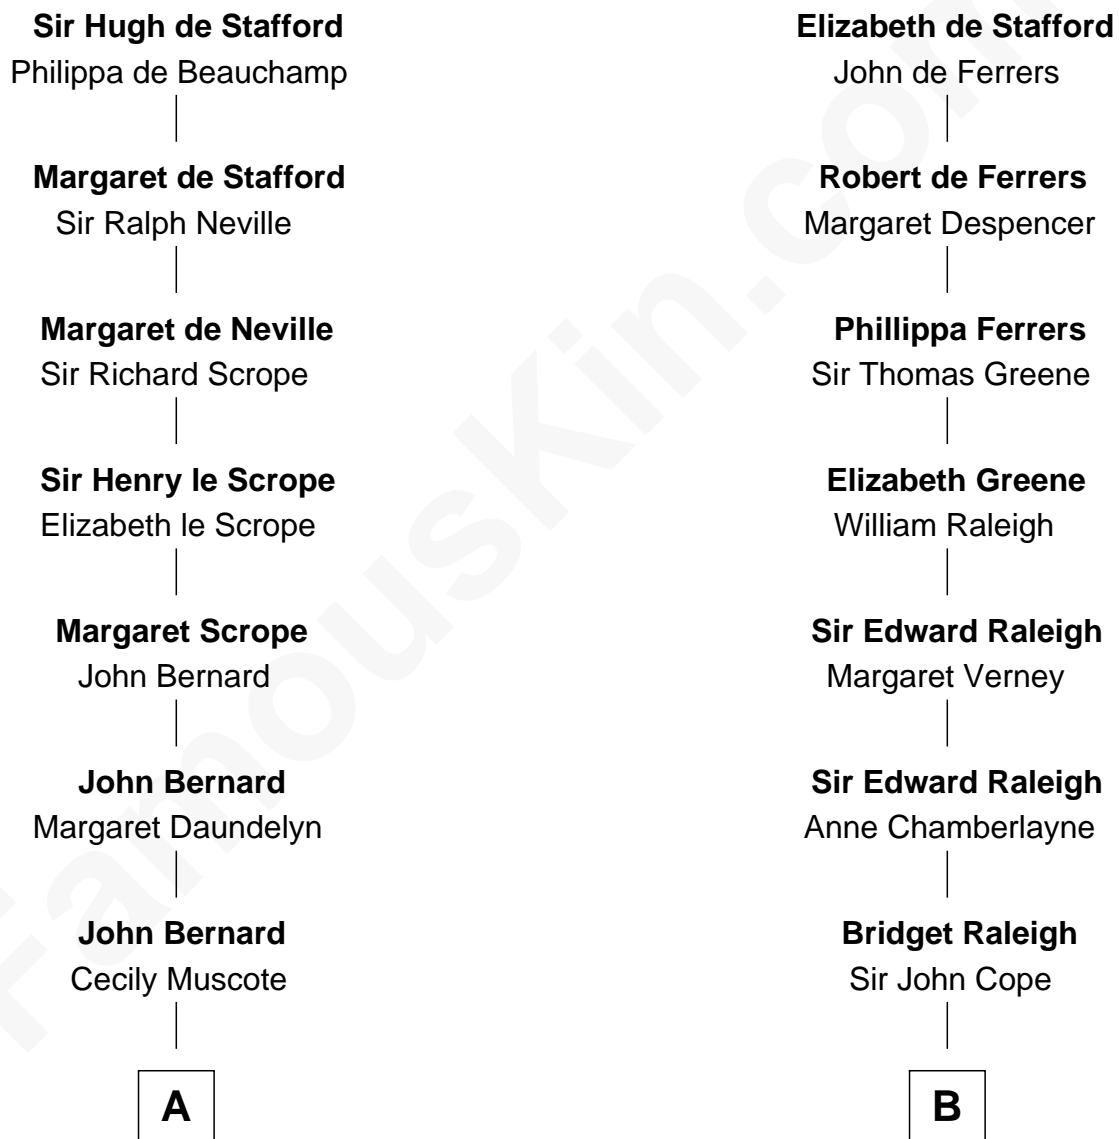

FamousKin.com

Relationship Chart of

General Robert E. Lee

Confederate Army - U.S. Civil War

15th cousin 4 times removed of

George Romney

43rd Governor of Michigan

Margaret de Audley

Ralph de Stafford

C

Helaman Pratt

Anna Johanna Dorothy Wilcken

Anna Amelia Pratt

Gaskell Samuel Romney

George Romney

43rd Governor of Michigan