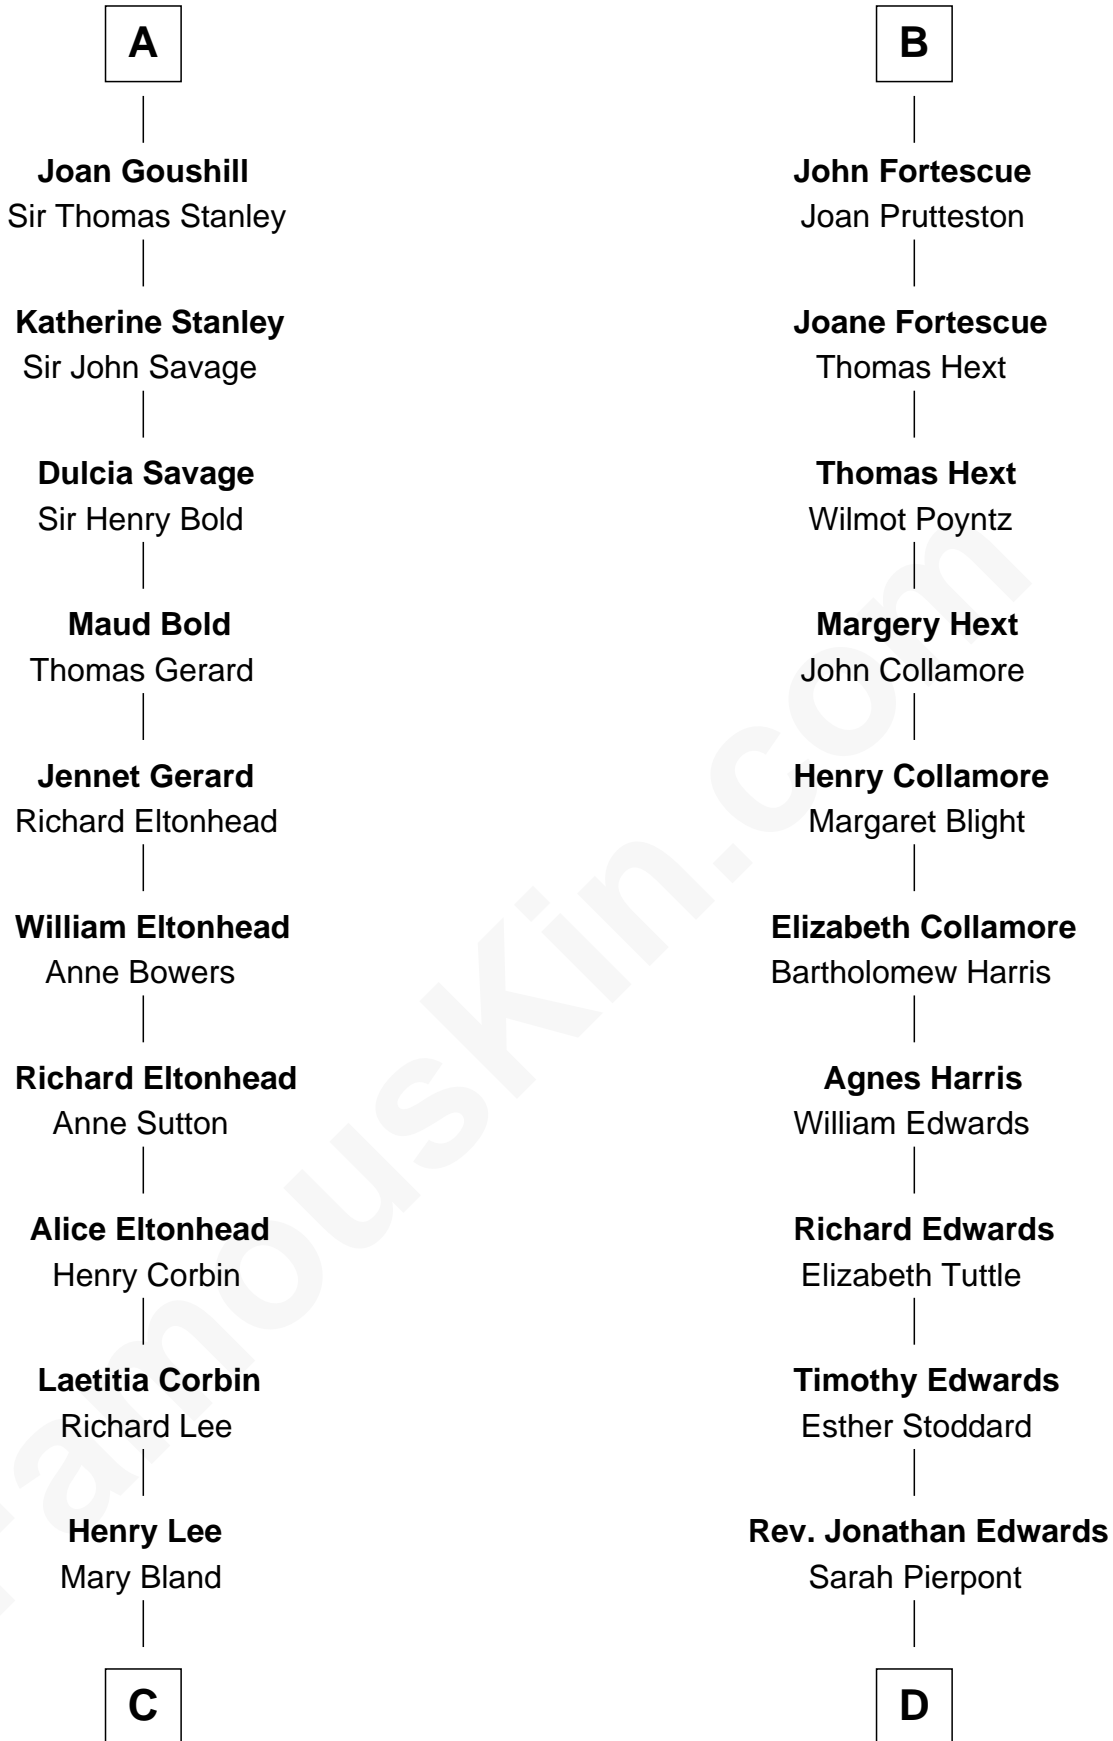

# FamousKin.com Relationship Chart of

**General Robert E. Lee**

*Confederate Army - U.S. Civil War*

18th cousin 1 time removed of

**Aaron Burr**

*Killed Alexander Hamilton*

**Sir Geoffrey FitzPiers**

Aveline de Clare

FamousKin.com