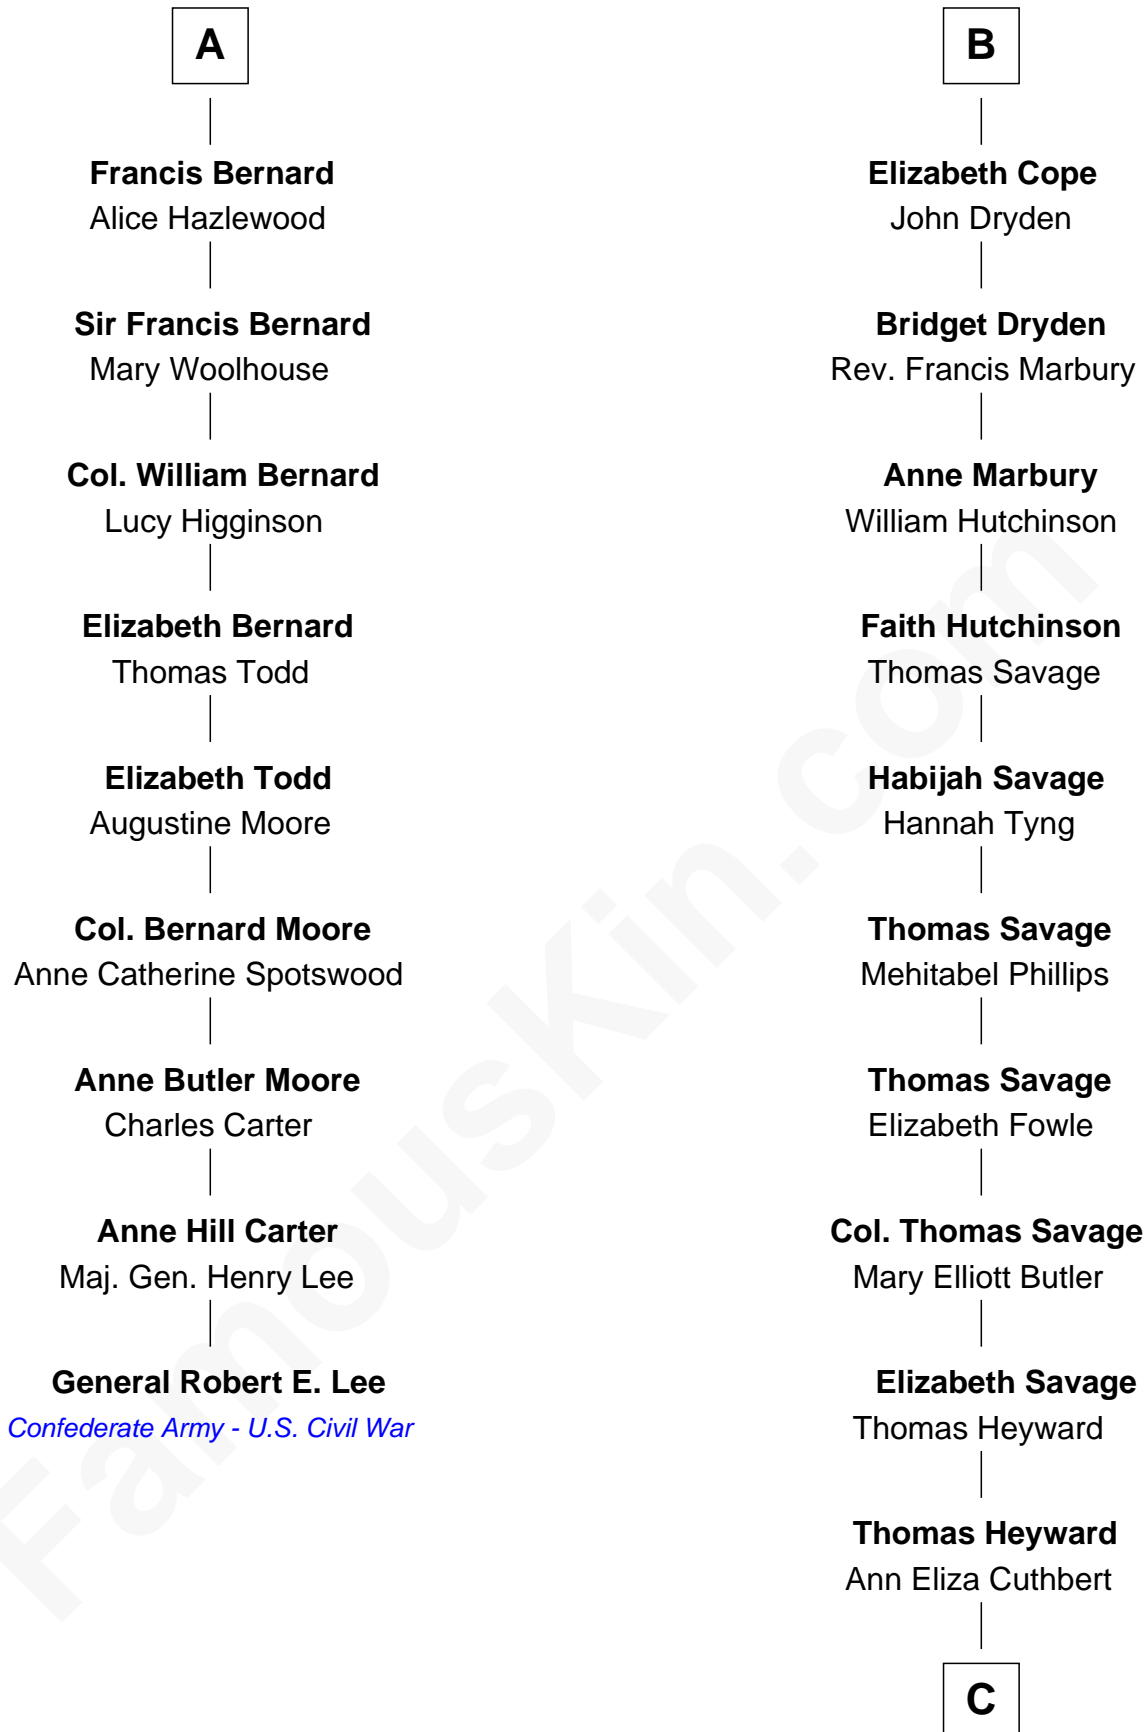

## Relationship Chart of

**General Robert E. Lee**

*Confederate Army - U.S. Civil War*

15th cousin 5 times removed of

**DuBose Heyward**

*Author of Porgy (Porgy & Bess)*

**Margaret de Audley**

Ralph de Stafford

**C**

**Thomas Savage Heyward**

Georgianna Hasell

**Thomas Savage Heyward**

Louisa Watkins

**Edwin Watkins Heyward**

Jane Screven DuBose

**DuBose Heyward**