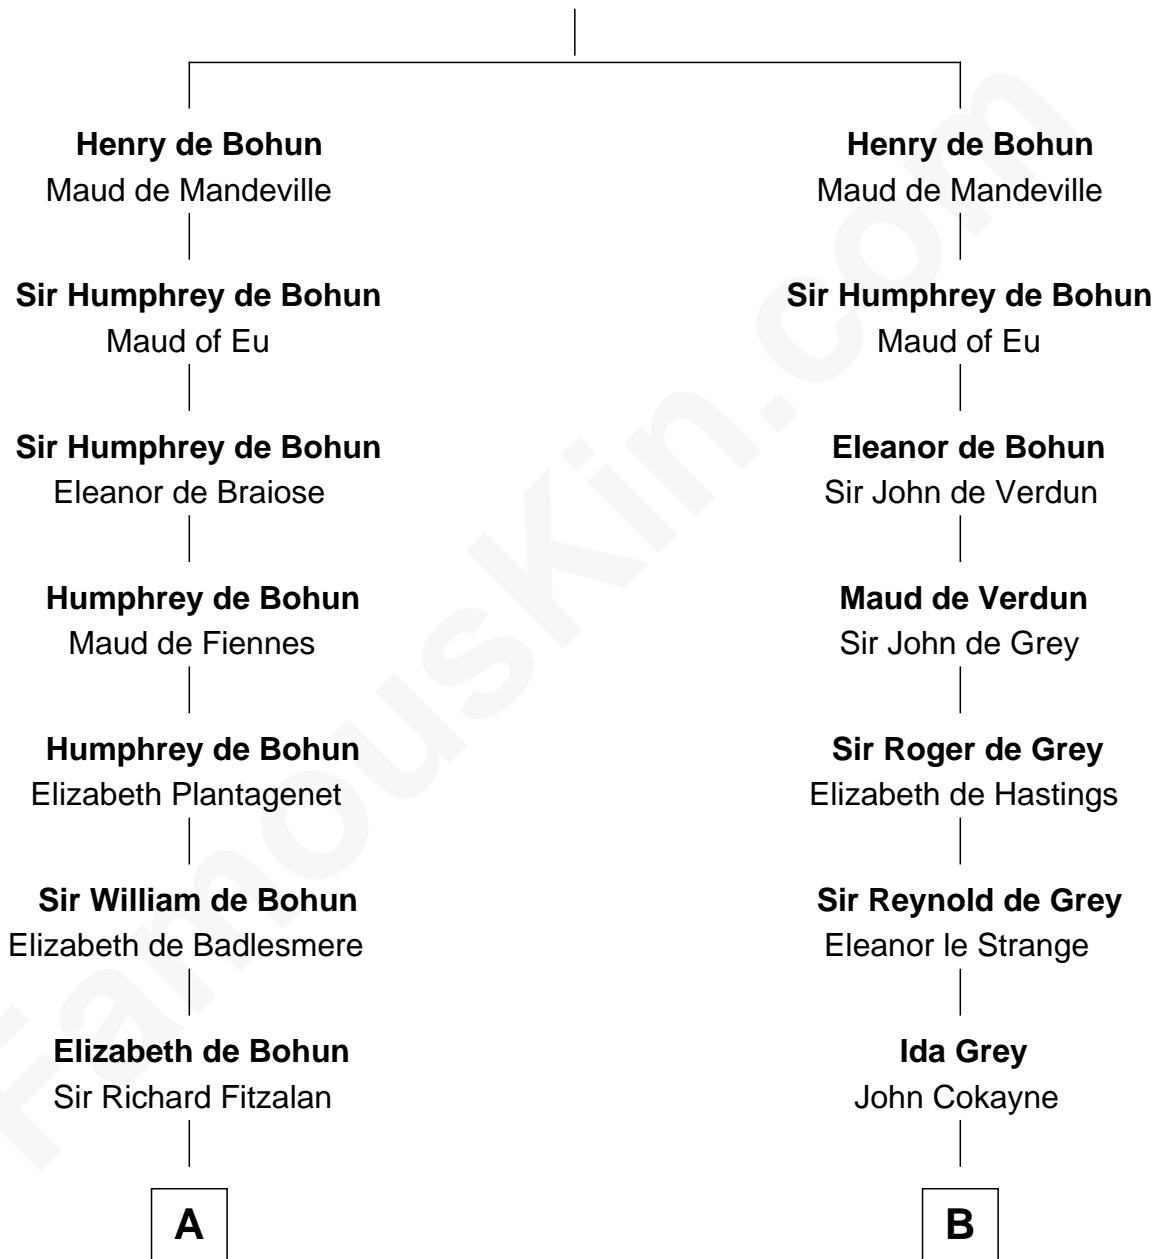

# FamousKin.com Relationship Chart of

**General Robert E. Lee**

*Confederate Army - U.S. Civil War*

20th cousin 1 time removed of

**Francis Scott Key**

*Author of "The Star Spangled Banner"*

**Humphrey IV de Bohun**

Margaret of Scotland

**A**

**Elizabeth Fitzalan**  
Sir Robert Goushill

**Joan Goushill**  
Sir Thomas Stanley

**Katherine Stanley**  
Sir John Savage

**Dulcia Savage**  
Sir Henry Bold

**Maud Bold**  
Thomas Gerard

**Francis Scott Key**  
*Author of "The Star Spangled Banner"*