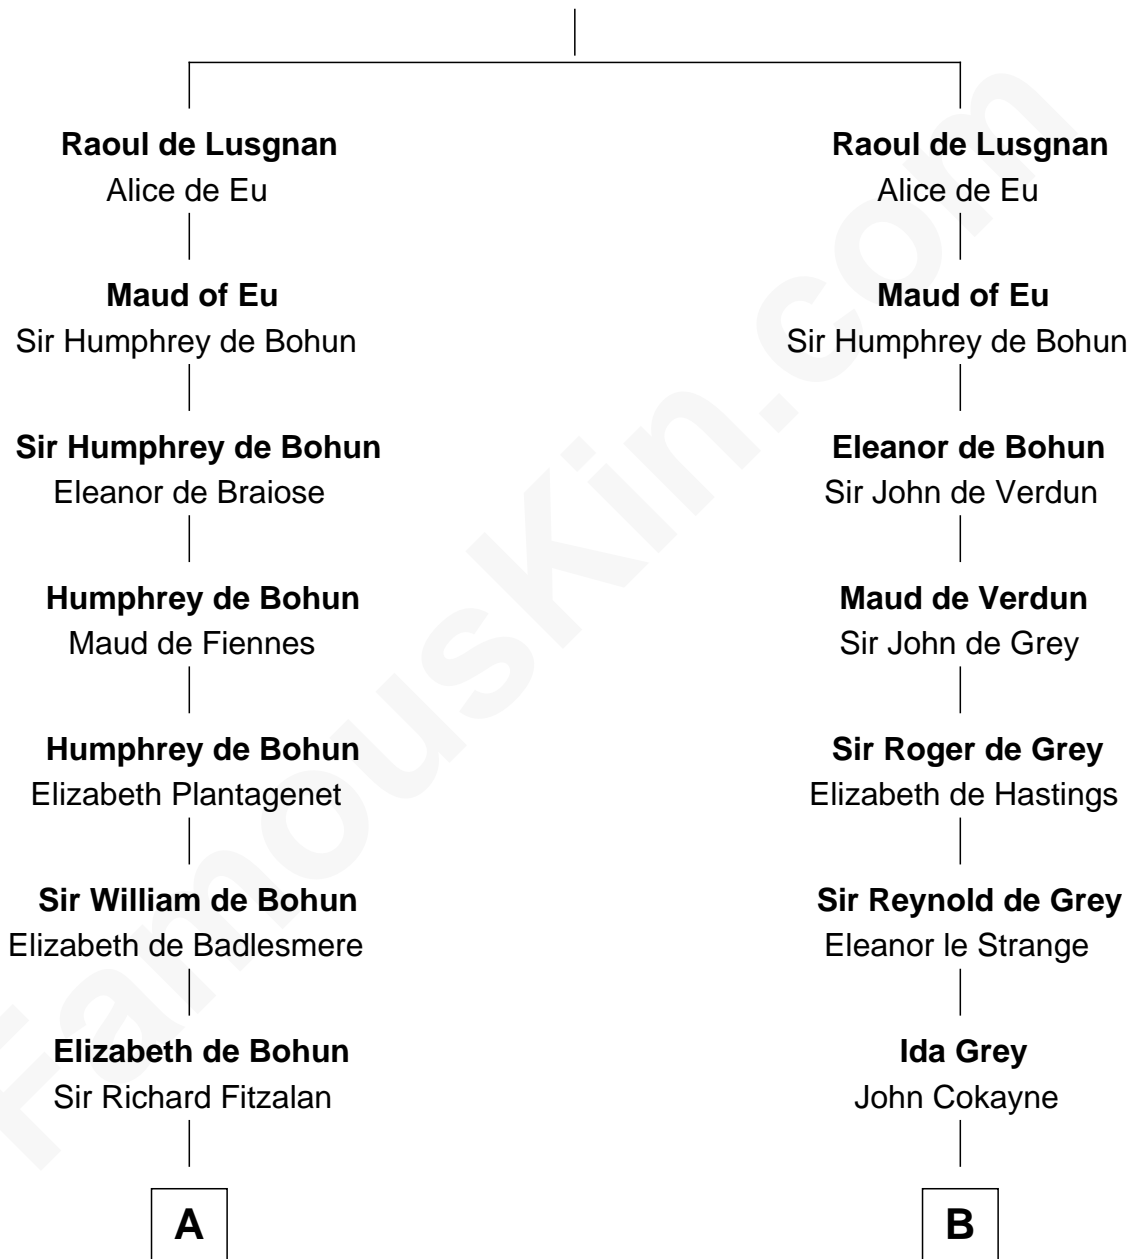

FamousKin.com Relationship Chart of

General Robert E. Lee

Confederate Army - U.S. Civil War

20th cousin 1 time removed of

Francis Scott Key

Author of "The Star Spangled Banner"

Hugues de Lusignan

Orengarde - - - - -

A

Elizabeth Fitzalan
Sir Robert Goushill

Joan Goushill
Sir Thomas Stanley

Katherine Stanley
Sir John Savage

Dulcia Savage
Sir Henry Bold

Maud Bold
Thomas Gerard

Jennet Gerard
Richard Eltonhead

William Eltonhead
Anne Bowers