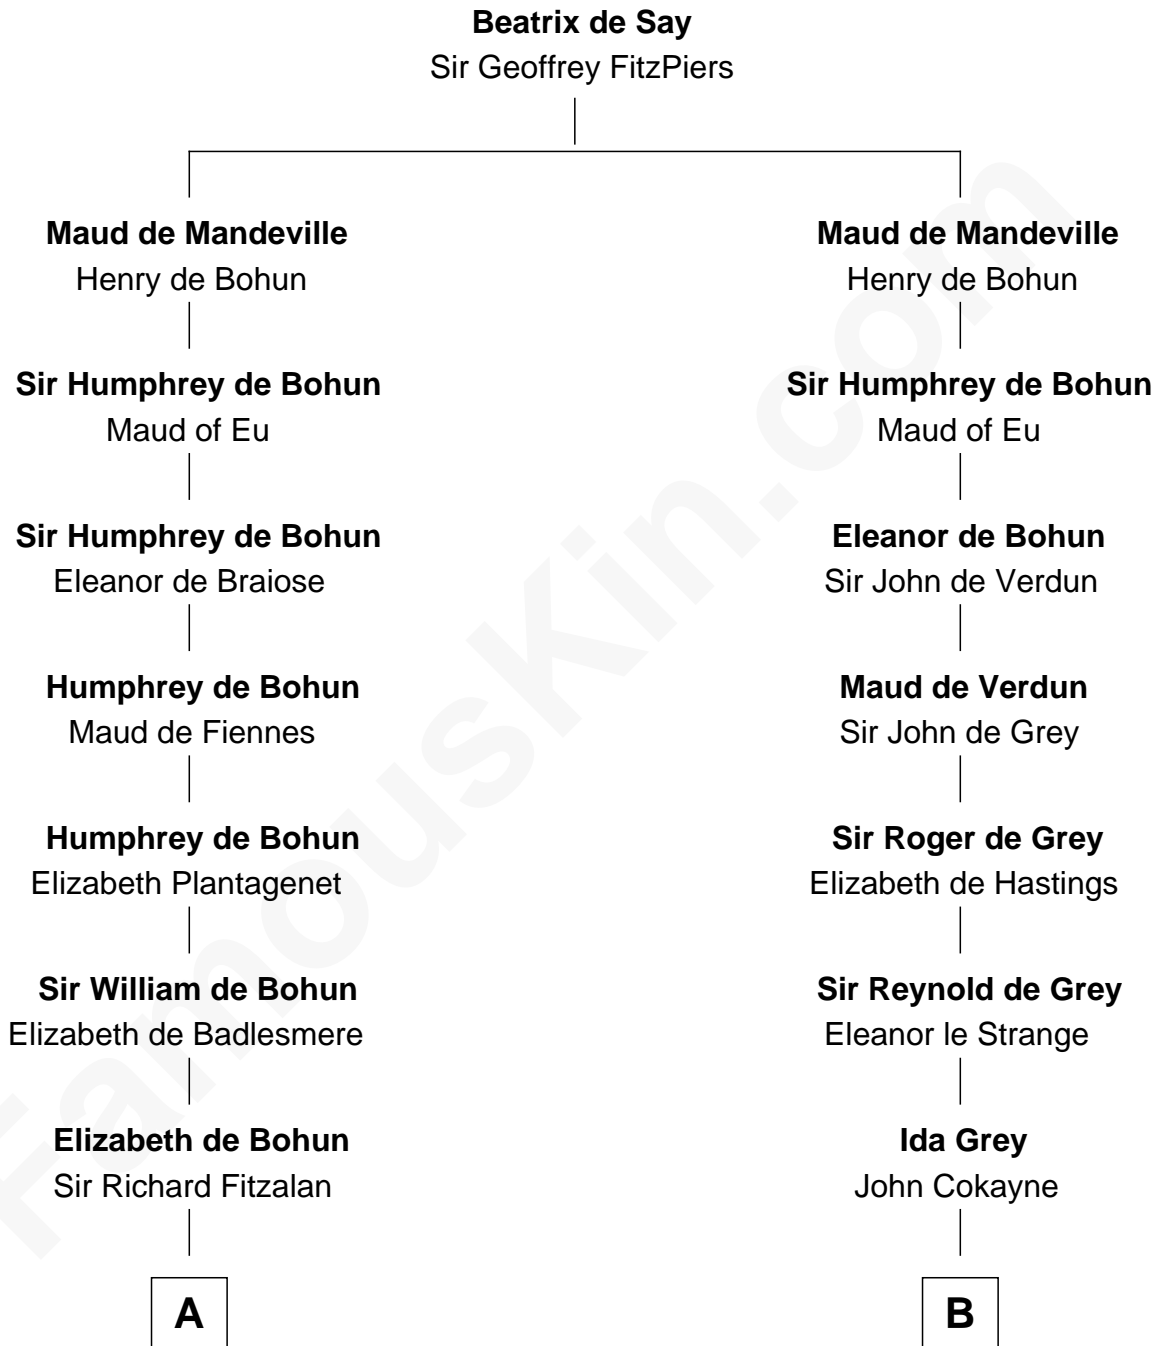

FamousKin.com

Relationship Chart of

General Robert E. Lee

Confederate Army - U.S. Civil War

20th cousin 1 time removed of

Francis Scott Key

Author of "The Star Spangled Banner"

A

Elizabeth Fitzalan
Sir Robert Goushill

Joan Goushill
Sir Thomas Stanley

Katherine Stanley
Sir John Savage

Dulcia Savage
Sir Henry Bold

Maud Bold
Thomas Gerard

Jennet Gerard
Richard Eltonhead

William Eltonhead
Anne Bowers