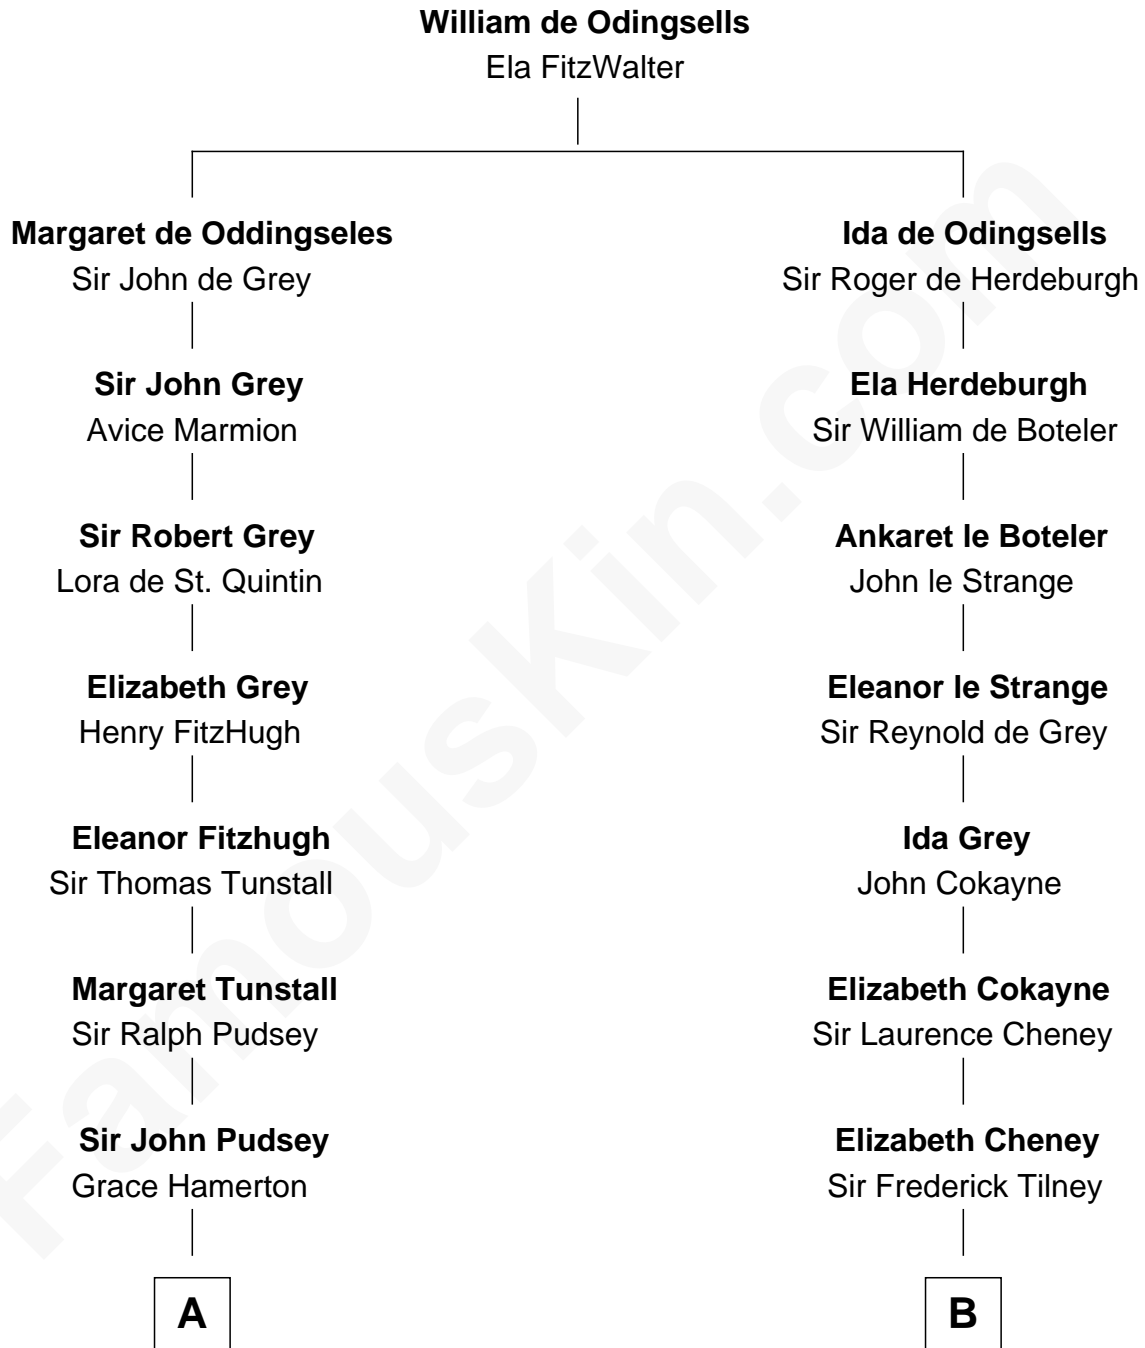

# FamousKin.com Relationship Chart of

**General Robert E. Lee**

*Confederate Army - U.S. Civil War*

19th cousin of

**Francis Scott Key**

*Author of "The Star Spangled Banner"*

**C**

**Col. Henry Lee**

Lucy Grymes

**Maj. Gen. Henry Lee**

Anne Hill Carter

**General Robert E. Lee**

*Confederate Army - U.S. Civil War*

**D**

**Ann Arnold Ross**

Frances Key

**John Ross Key**

Anne Phebe Penn Dagworthy Charlton

**Francis Scott Key**

*Author of "The Star Spangled Banner"*

FamousKin.com