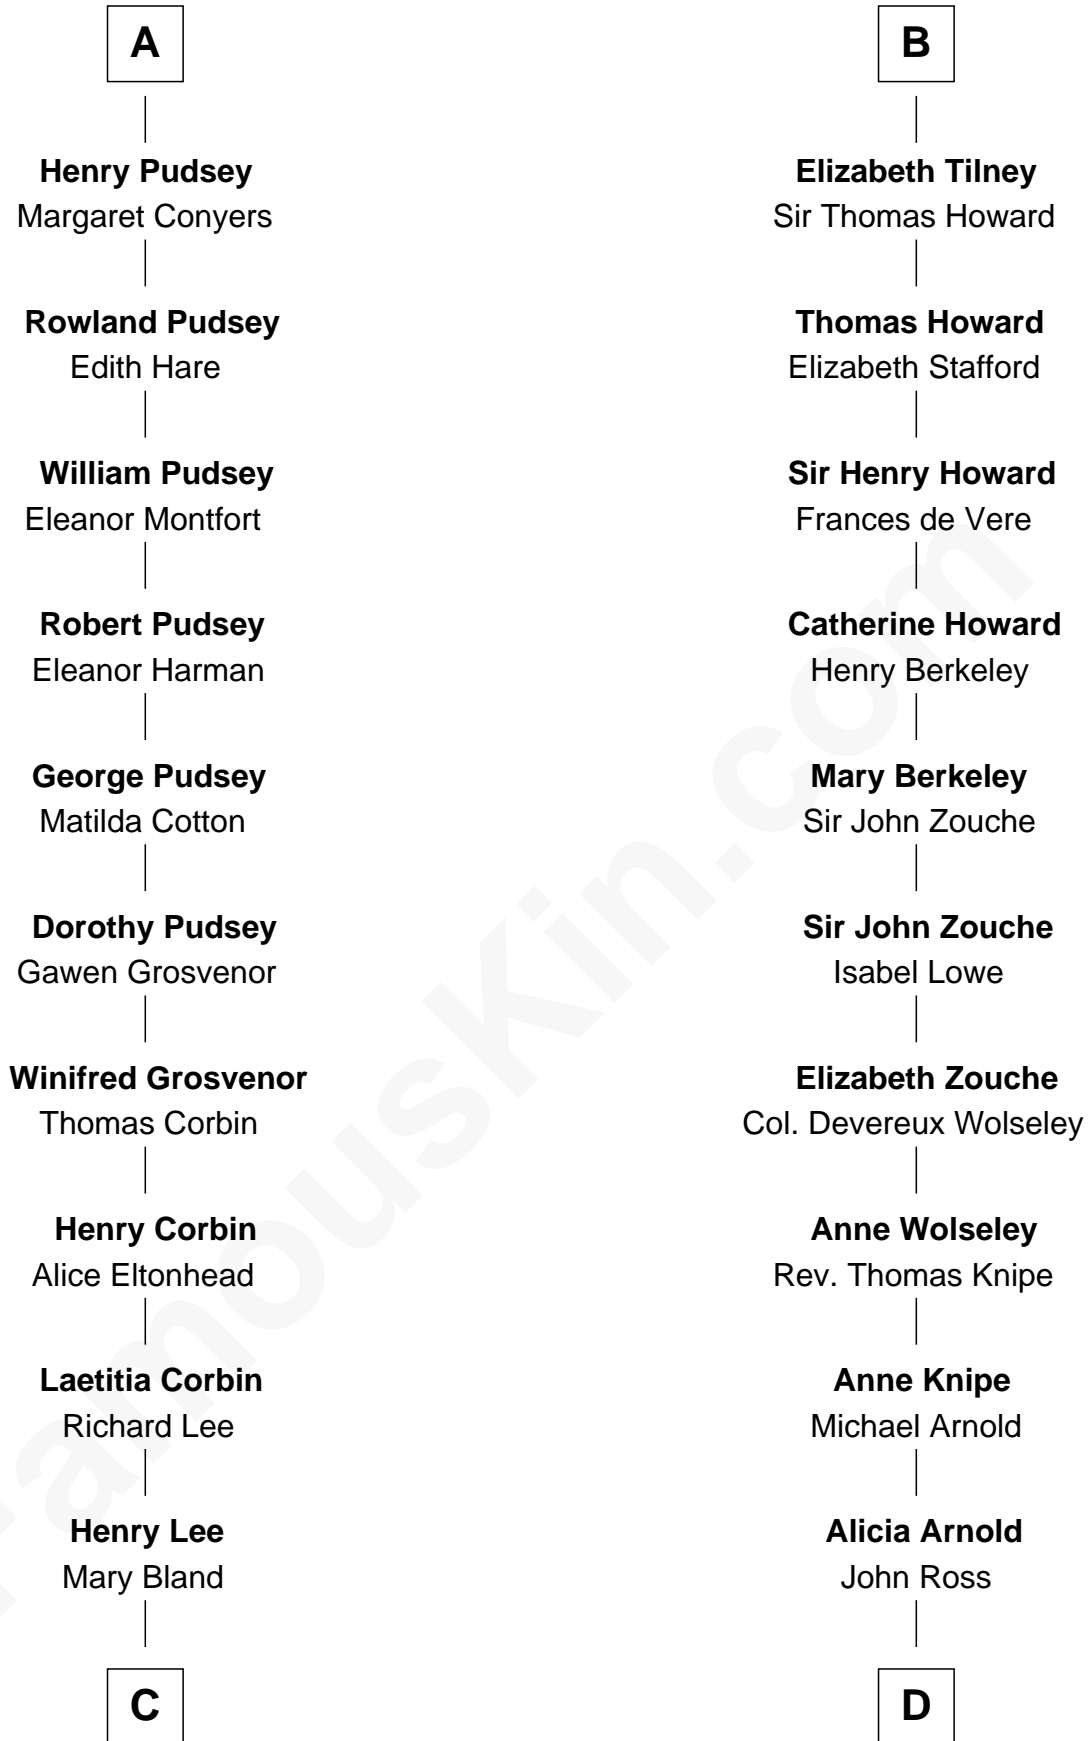

# FamousKin.com Relationship Chart of

**General Robert E. Lee**

*Confederate Army - U.S. Civil War*

19th cousin of

**Francis Scott Key**

*Author of "The Star Spangled Banner"*

**C**

**Col. Henry Lee**

Lucy Grymes

**Maj. Gen. Henry Lee**

Anne Hill Carter

**General Robert E. Lee**

*Confederate Army - U.S. Civil War*

**D**

**Ann Arnold Ross**

Frances Key

**John Ross Key**

Anne Phebe Penn Dagworthy Charlton

**Francis Scott Key**

*Author of "The Star Spangled Banner"*

FamousKin.com