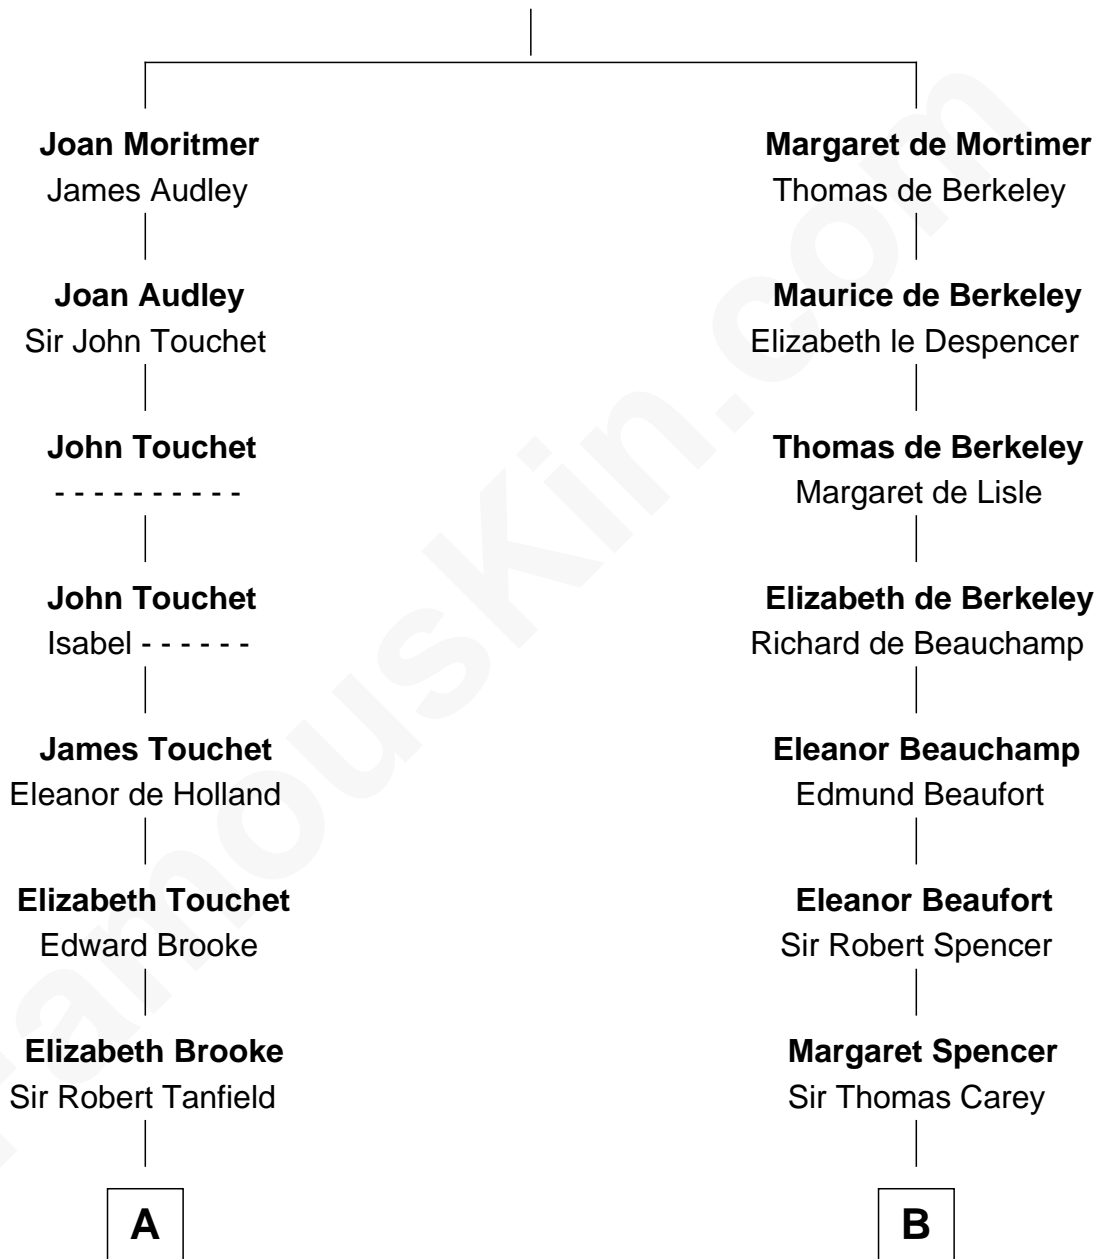

## Relationship Chart of

**General Robert E. Lee**

*Confederate Army - U.S. Civil War*

19th cousin of

**John D. Rockefeller**

*Founder of the Standard Oil Company*

**Roger de Mortimer**

Joan de Geneville

**C**

**Col. Henry Lee**

Lucy Grymes

**Maj. Gen. Henry Lee**

Anne Hill Carter

**General Robert E. Lee**

*Confederate Army - U.S. Civil War*

**D**

**Lucy Avery**

Godfrey Lewis Rockefeller

**William Avery Rockefeller**

Eliza Davison

**John D. Rockefeller**

*Founder of the Standard Oil Company*

FamousKin.com