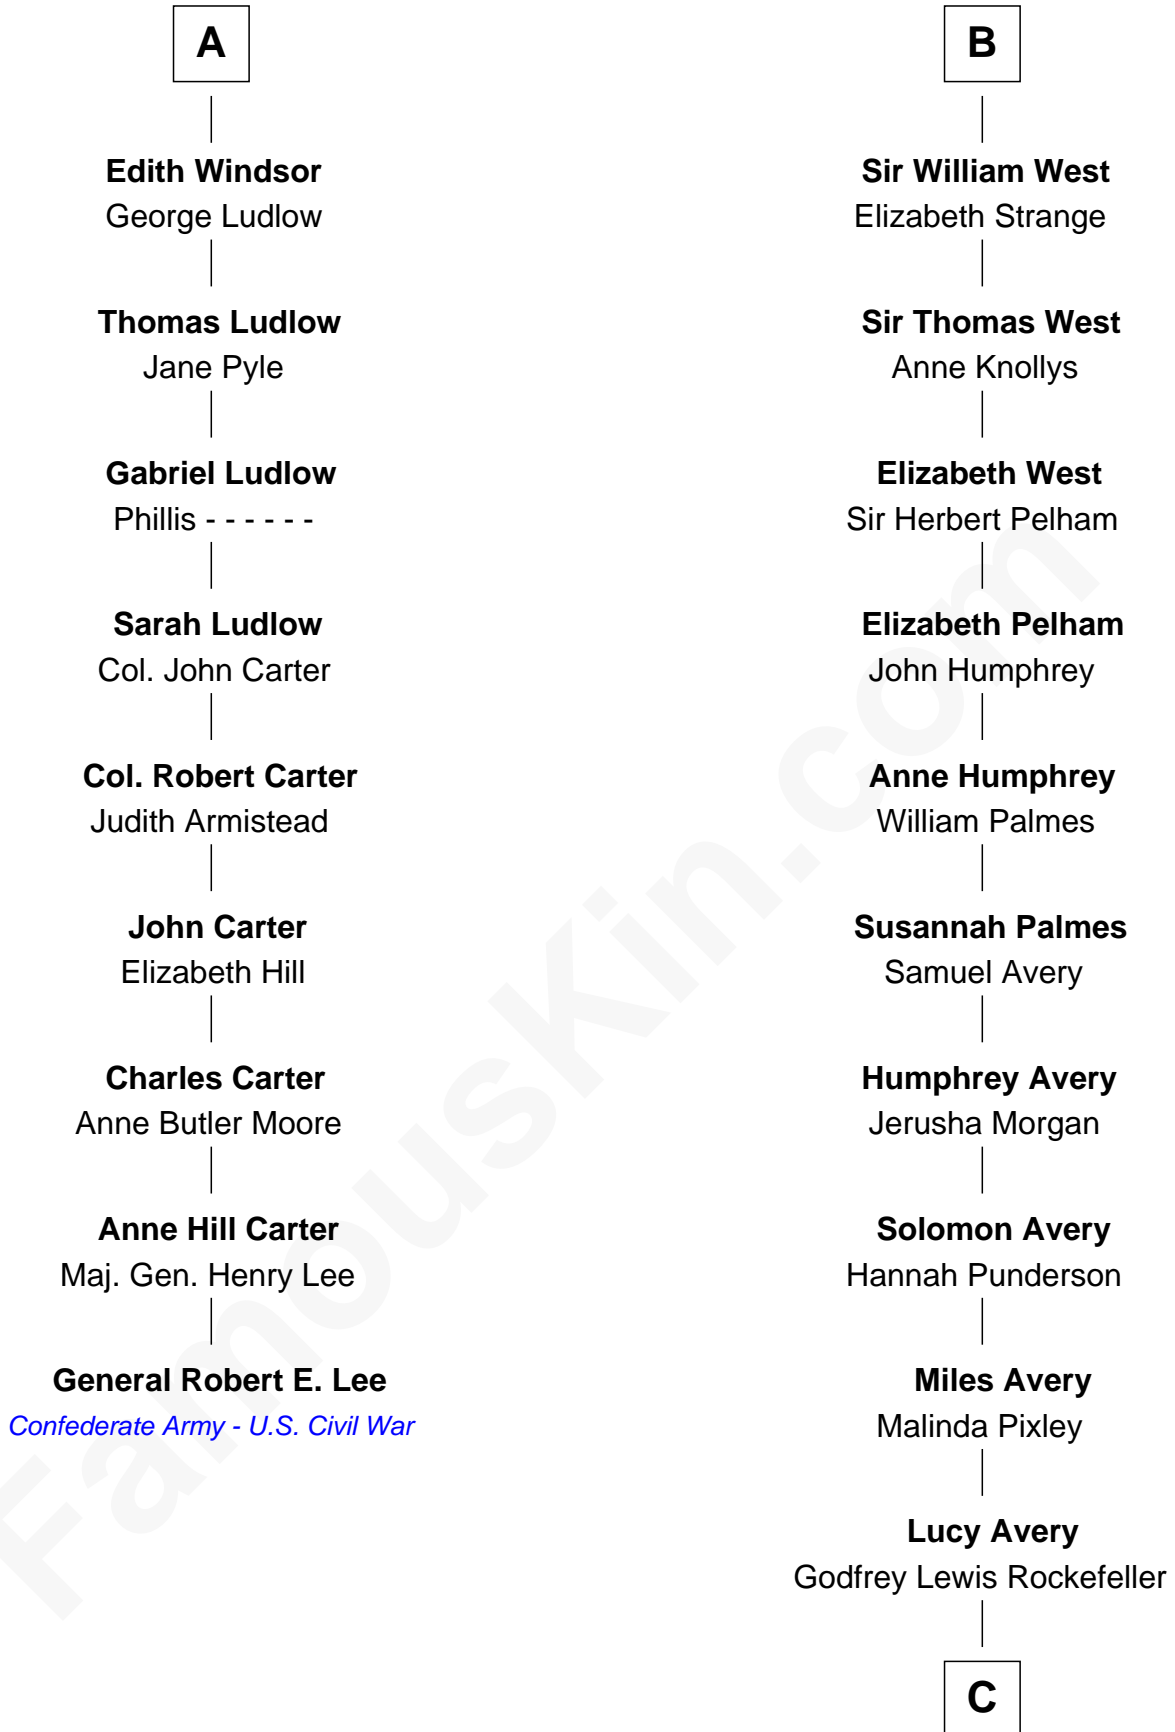

## Relationship Chart of

**General Robert E. Lee**

*Confederate Army - U.S. Civil War*

15th cousin 3 times removed of

**John D. Rockefeller**

*Founder of the Standard Oil Company*

**Sir Hugh de Courtenay**

Agnes de St. John

**C**

|  
**William Avery Rockefeller**

Eliza Davison

|  
**John D. Rockefeller**

*Founder of the Standard Oil Company*

FamousKin.com