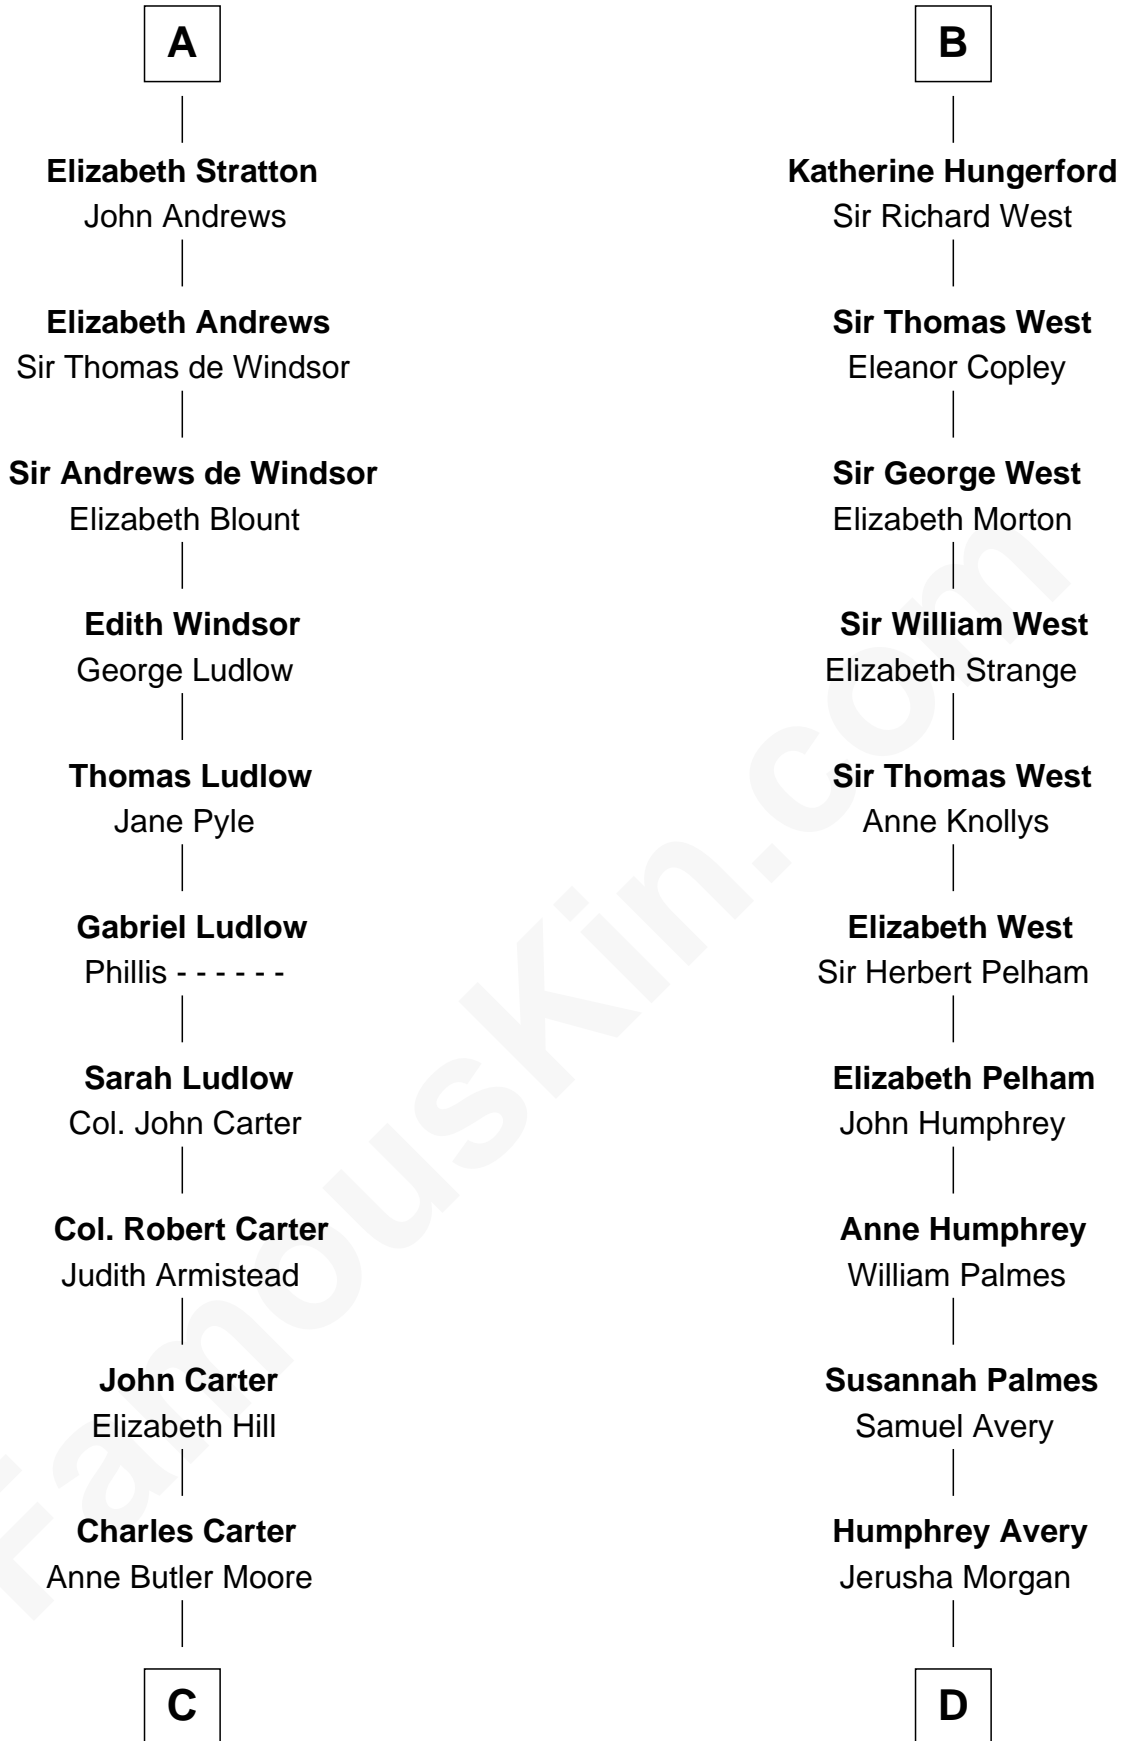

FamousKin.com

Relationship Chart of

General Robert E. Lee

Confederate Army - U.S. Civil War

18th cousin 3 times removed of

John D. Rockefeller

Founder of the Standard Oil Company

Hugh de Vere
Hawise de Quincy

C

Anne Hill Carter
Maj. Gen. Henry Lee

General Robert E. Lee
Confederate Army - U.S. Civil War

D

Solomon Avery
Hannah Punderson

Miles Avery
Malinda Pixley

Lucy Avery
Godfrey Lewis Rockefeller

William Avery Rockefeller
Eliza Davison