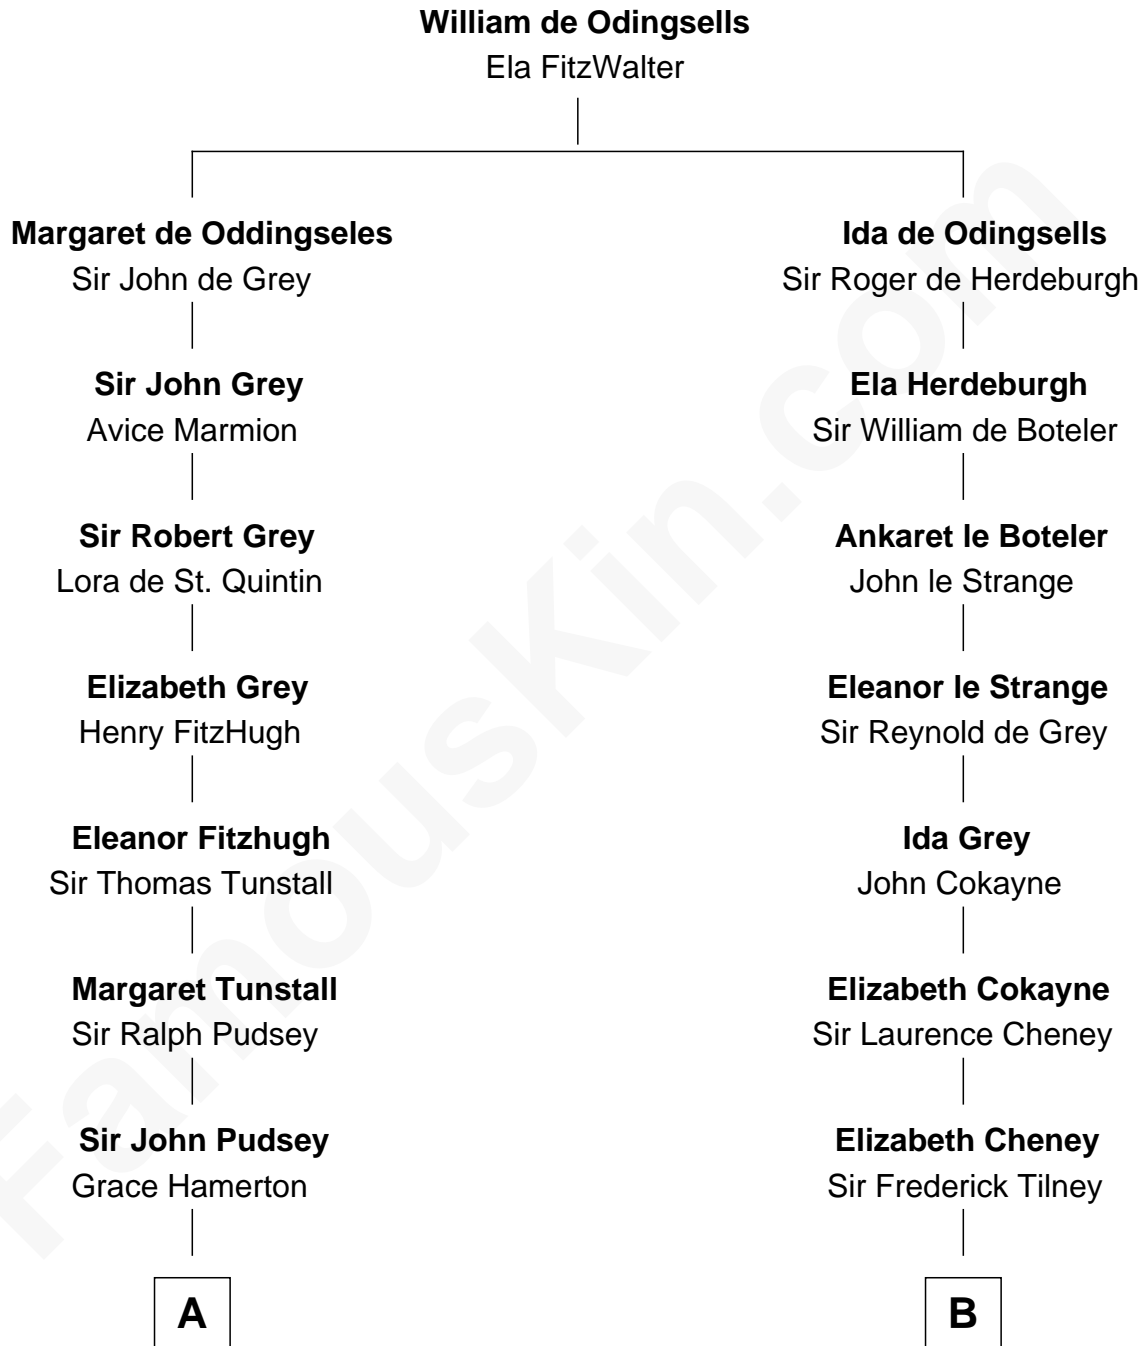

# FamousKin.com Relationship Chart of

**General Robert E. Lee**

*Confederate Army - U.S. Civil War*

19th cousin 2 times removed of

**John D. Rockefeller**

*Founder of the Standard Oil Company*

**C**

**Col. Henry Lee**

Lucy Grymes

**Maj. Gen. Henry Lee**

Anne Hill Carter

**General Robert E. Lee**

*Confederate Army - U.S. Civil War*

**D**

**Solomon Avery**

Hannah Punderson

**Miles Avery**

Malinda Pixley

**Lucy Avery**

Godfrey Lewis Rockefeller

**William Avery Rockefeller**

Eliza Davison

**John D. Rockefeller**

*Founder of the Standard Oil Company*