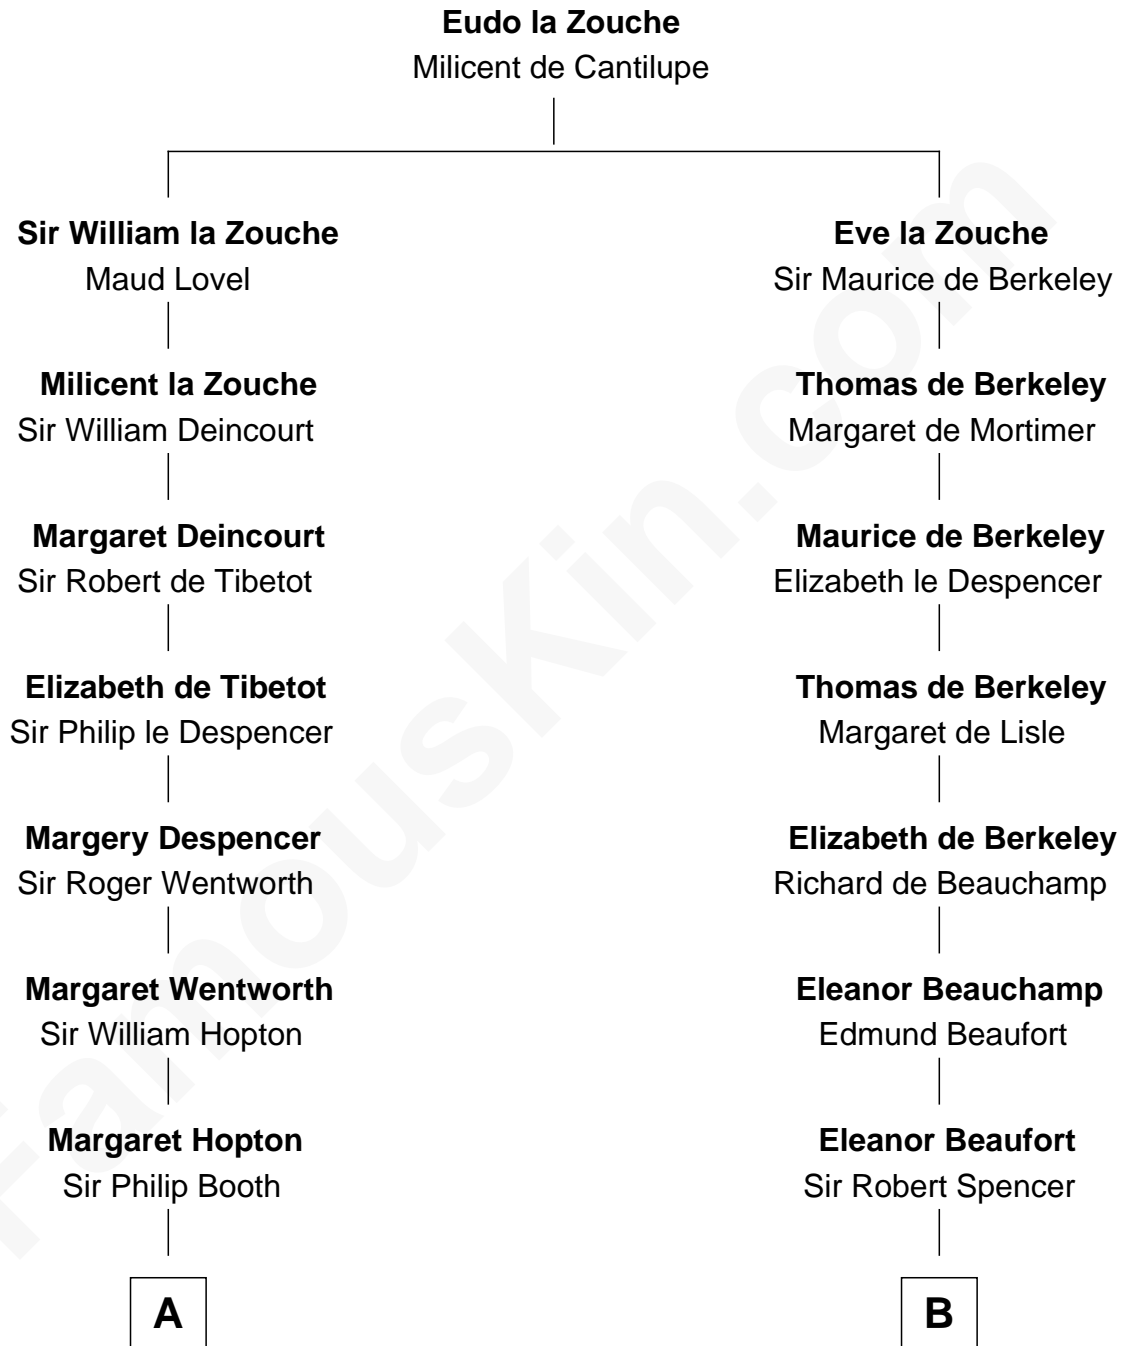

FamousKin.com Relationship Chart of

General Robert E. Lee

Confederate Army - U.S. Civil War

18th cousin 2 times removed of

John D. Rockefeller

Founder of the Standard Oil Company

C

Maj. Gen. Henry Lee

Anne Hill Carter

General Robert E. Lee

Confederate Army - U.S. Civil War

D

Miles Avery

Malinda Pixley

Lucy Avery

Godfrey Lewis Rockefeller

William Avery Rockefeller

Eliza Davison

John D. Rockefeller

Founder of the Standard Oil Company

FamousKin.com