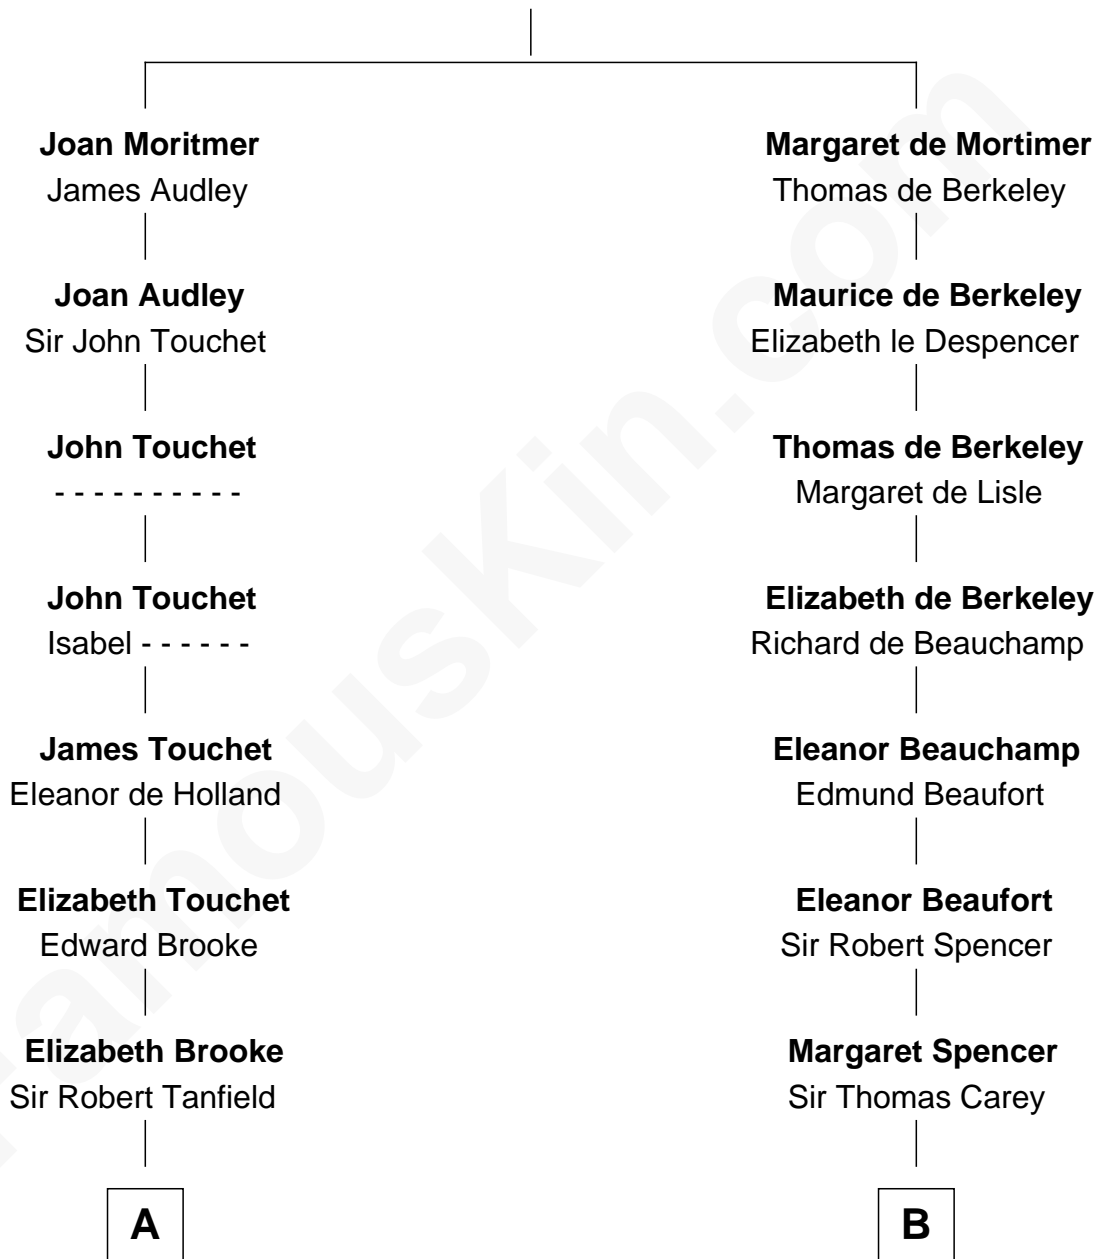

# FamousKin.com Relationship Chart of

**General Robert E. Lee**

*Confederate Army - U.S. Civil War*

19th cousin 2 times removed of

**Nelson Rockefeller**

*41st U.S. Vice-President*

**Roger de Mortimer**

Joan de Geneville

**C**

**Col. Henry Lee**

Lucy Grymes

**Maj. Gen. Henry Lee**

Anne Hill Carter

**General Robert E. Lee**

*Confederate Army - U.S. Civil War*

**D**

**Lucy Avery**

Godfrey Lewis Rockefeller

**William Avery Rockefeller**

Eliza Davison

**John Davison Rockefeller**

Laura Celestia Spelman

**John Davison Rockefeller**

Abby Greene Aldrich

**Nelson Rockefeller**

*41st U.S. Vice-President*

FamousKin.com