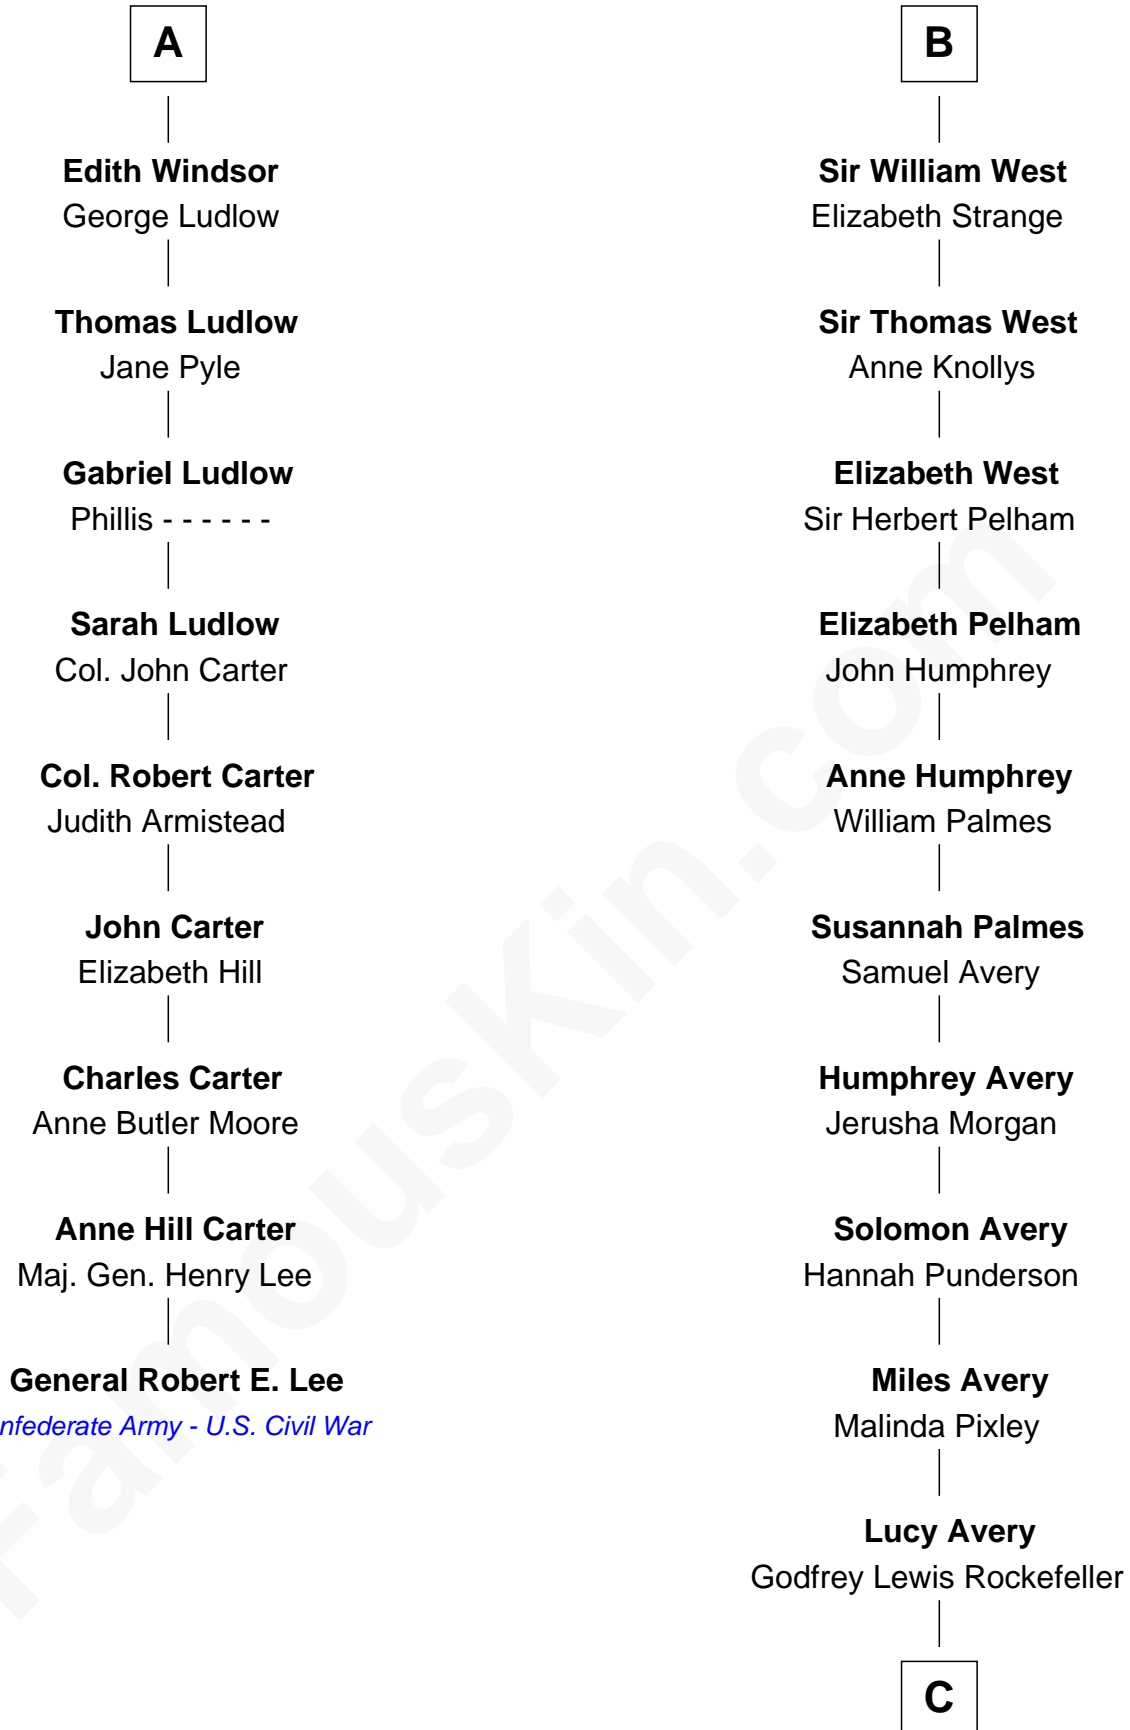

FamousKin.com Relationship Chart of

General Robert E. Lee

Confederate Army - U.S. Civil War

15th cousin 5 times removed of

Nelson Rockefeller

41st U.S. Vice-President

Sir Hugh de Courtenay

Agnes de St. John

C

William Avery Rockefeller

Eliza Davison

John Davison Rockefeller

Laura Celestia Spelman

John Davison Rockefeller

Abby Greene Aldrich

Nelson Rockefeller

41st U.S. Vice-President

FamousKin.com