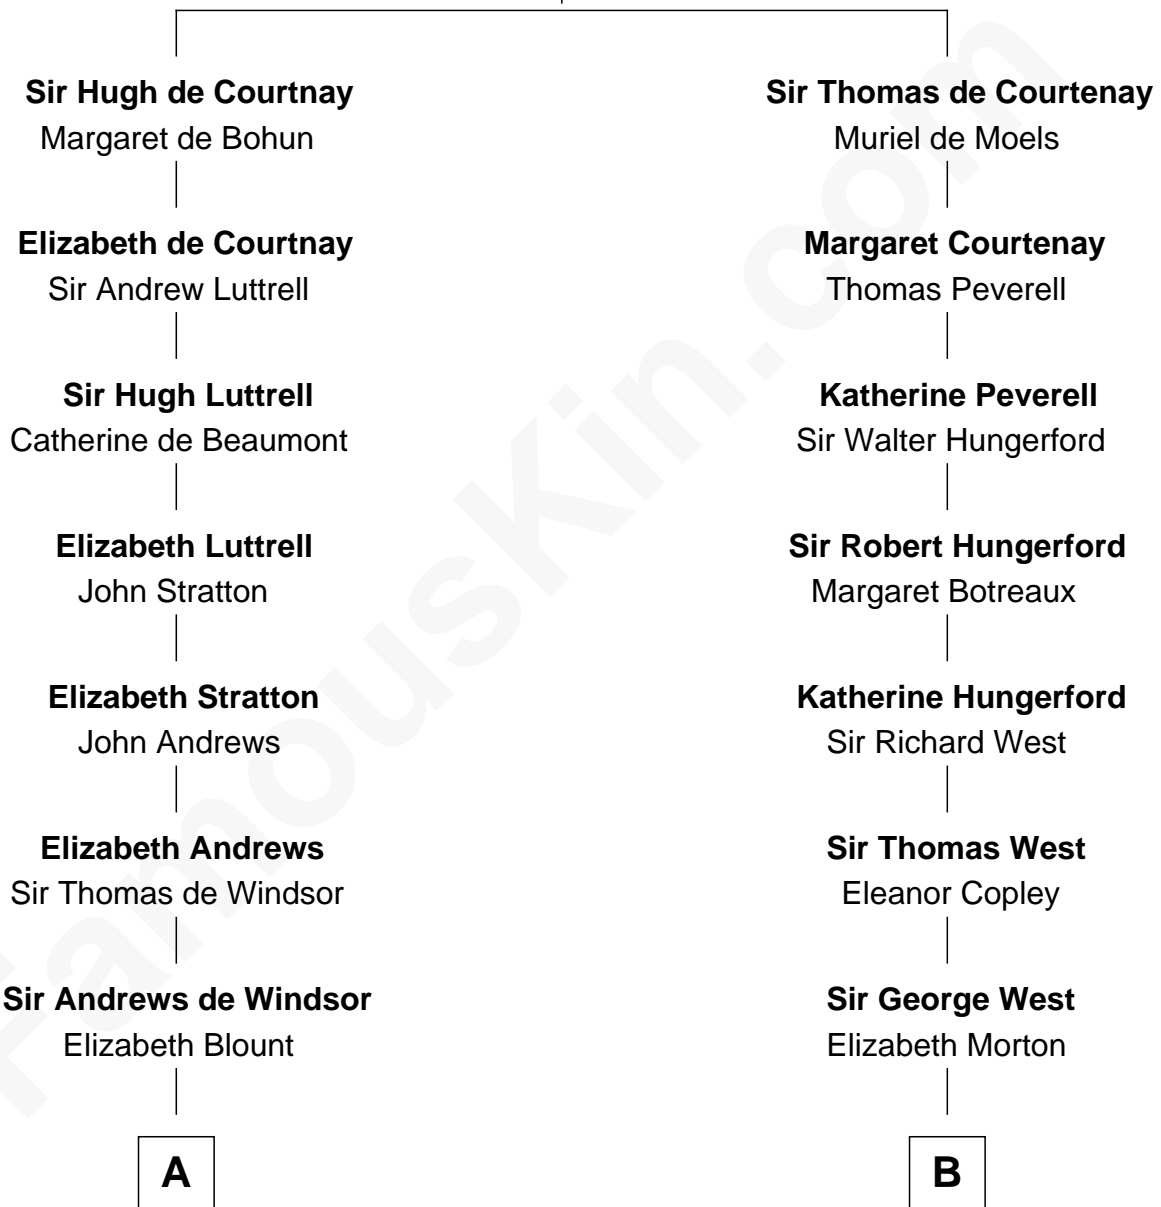

FamousKin.com Relationship Chart of

General Robert E. Lee

Confederate Army - U.S. Civil War

15th cousin 5 times removed of

Nelson Rockefeller

41st U.S. Vice-President

Sir Hugh de Courtenay

Agnes de St. John

C

William Avery Rockefeller

Eliza Davison

John Davison Rockefeller

Laura Celestia Spelman

John Davison Rockefeller

Abby Greene Aldrich

Nelson Rockefeller

41st U.S. Vice-President

FamousKin.com