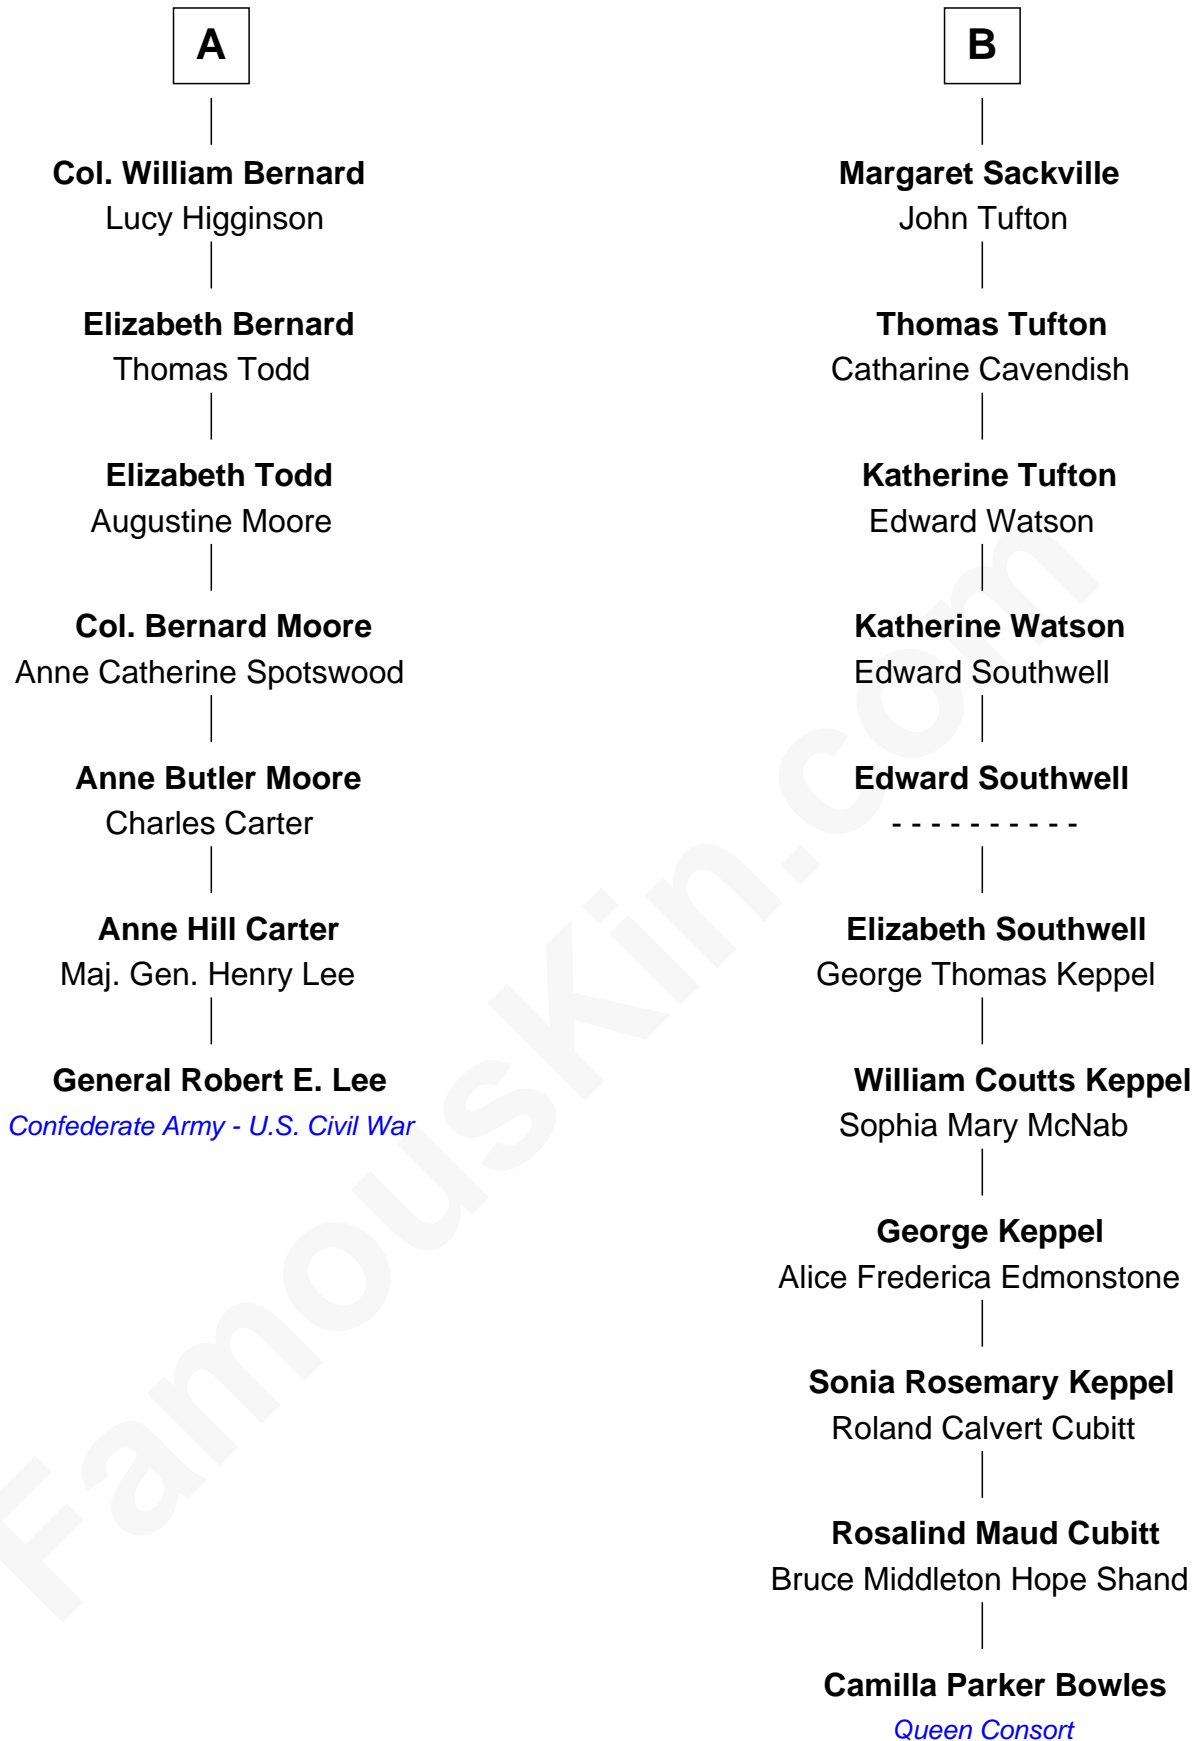

# FamousKin.com Relationship Chart of

**General Robert E. Lee**

*Confederate Army - U.S. Civil War*

13th cousin 4 times removed of

**Camilla Parker Bowles**

*Queen Consort of the United Kingdom*

**Margaret de Stafford**

Sir Ralph Neville

Camilla Parker Bowles photo by [Agência Brasil](#) [\(CC BY 3.0 BRAZIL\)](#)