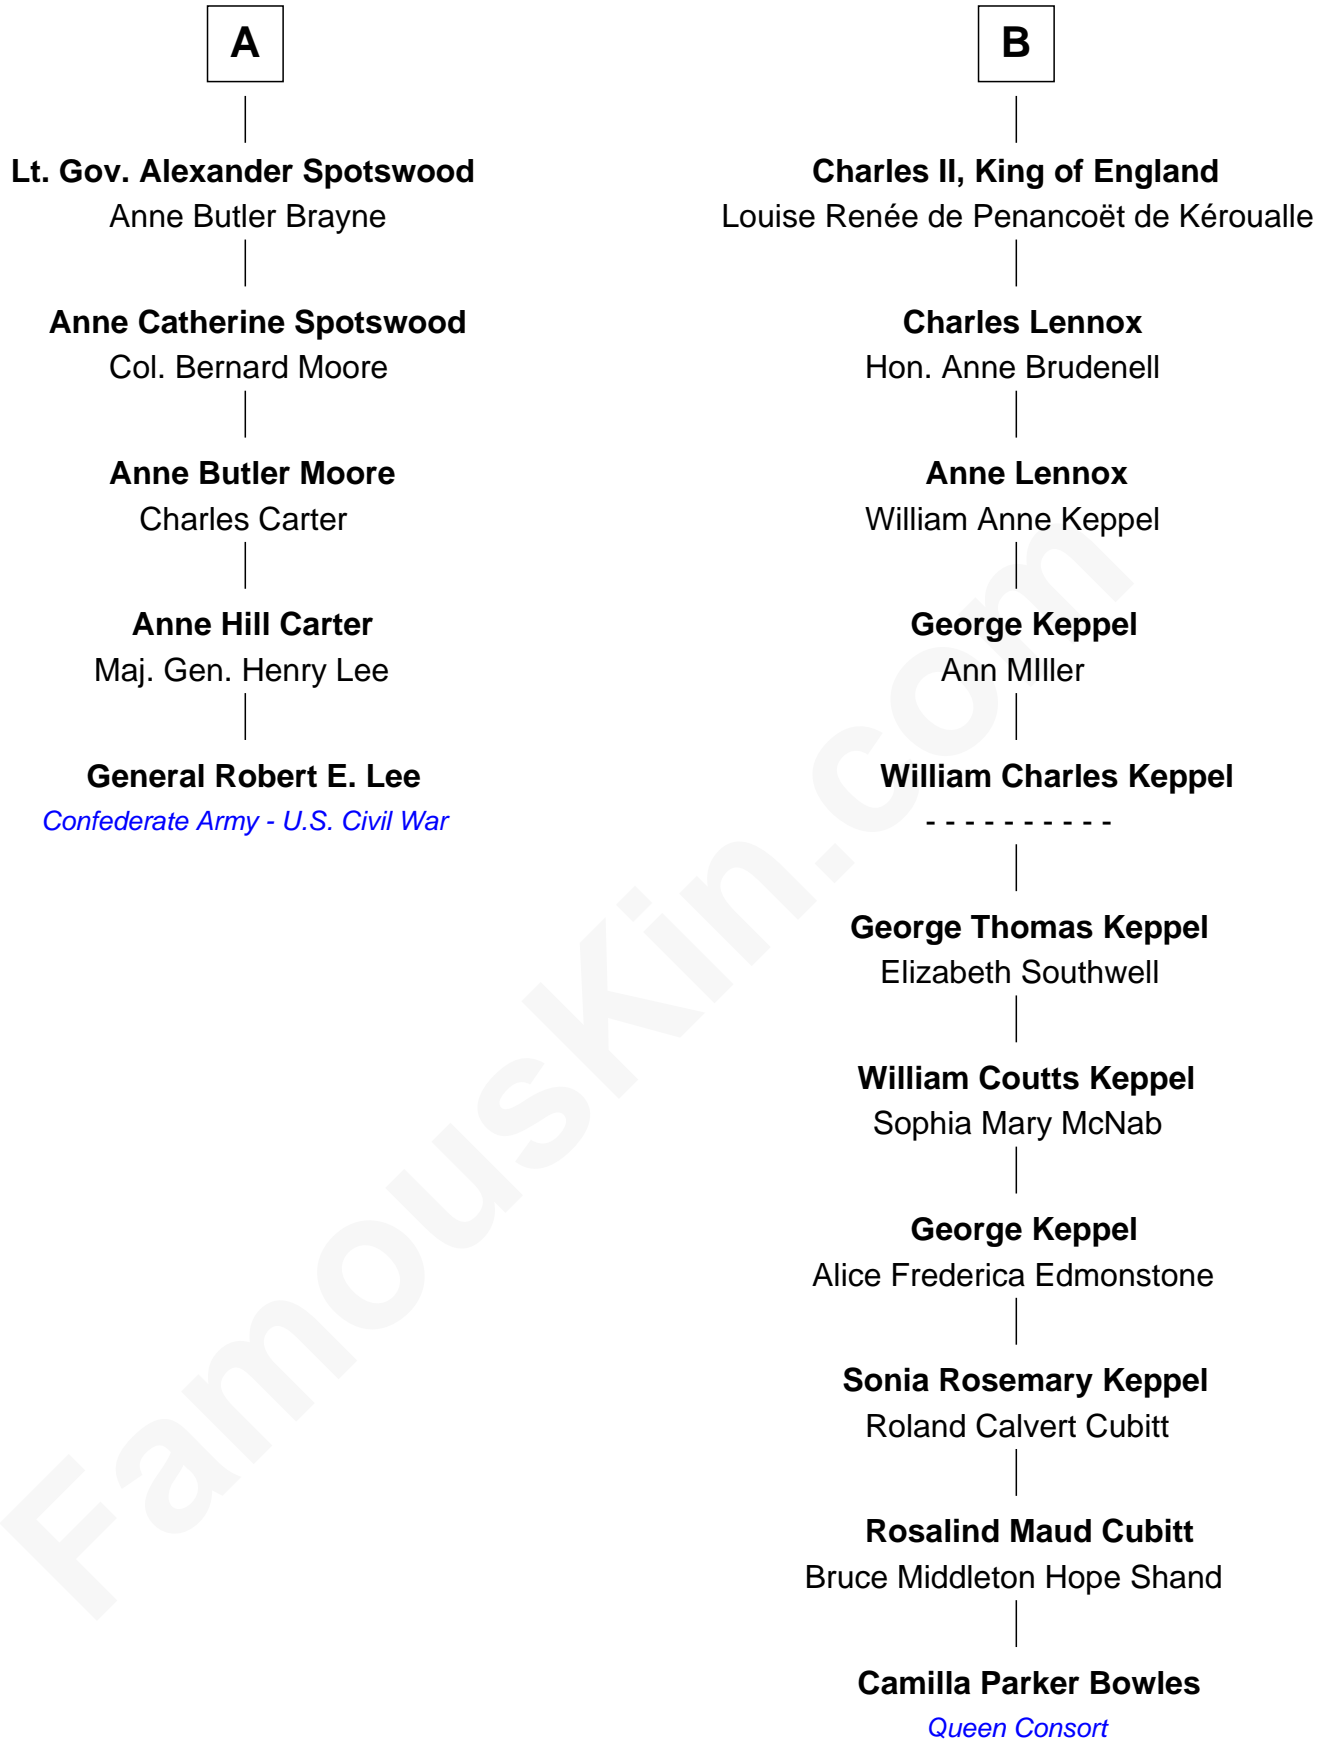

FamousKin.com Relationship Chart of

General Robert E. Lee

Confederate Army - U.S. Civil War

11th cousin 6 times removed of

Camilla Parker Bowles

Queen Consort of the United Kingdom

Camilla Parker Bowles photo by [Agência Brasil](#) [\(CC BY 3.0 BRAZIL\)](#)