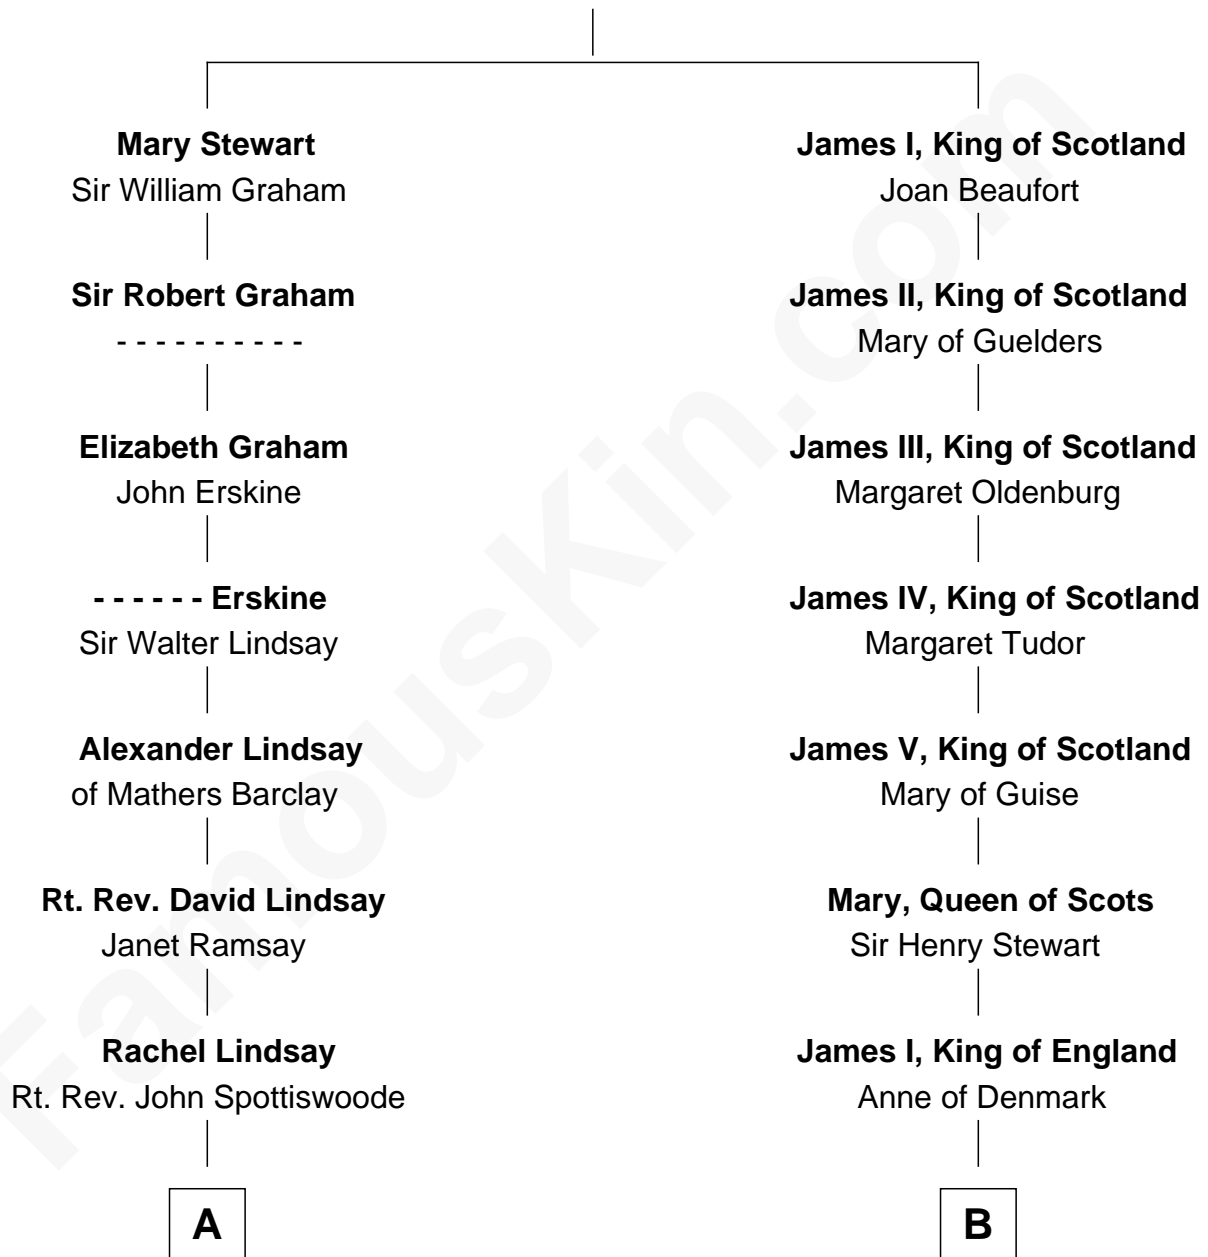

FamousKin.com

Relationship Chart of

General Robert E. Lee

Confederate Army - U.S. Civil War

13th cousin 5 times removed of

Camilla Parker Bowles

Queen Consort of the United Kingdom

Robert III, King of Scotland

Anabella Drummond

C

Rosalind Maud Cubitt
Bruce Middleton Hope Shand

Camilla Parker Bowles
Queen Consort

FamousKin.com