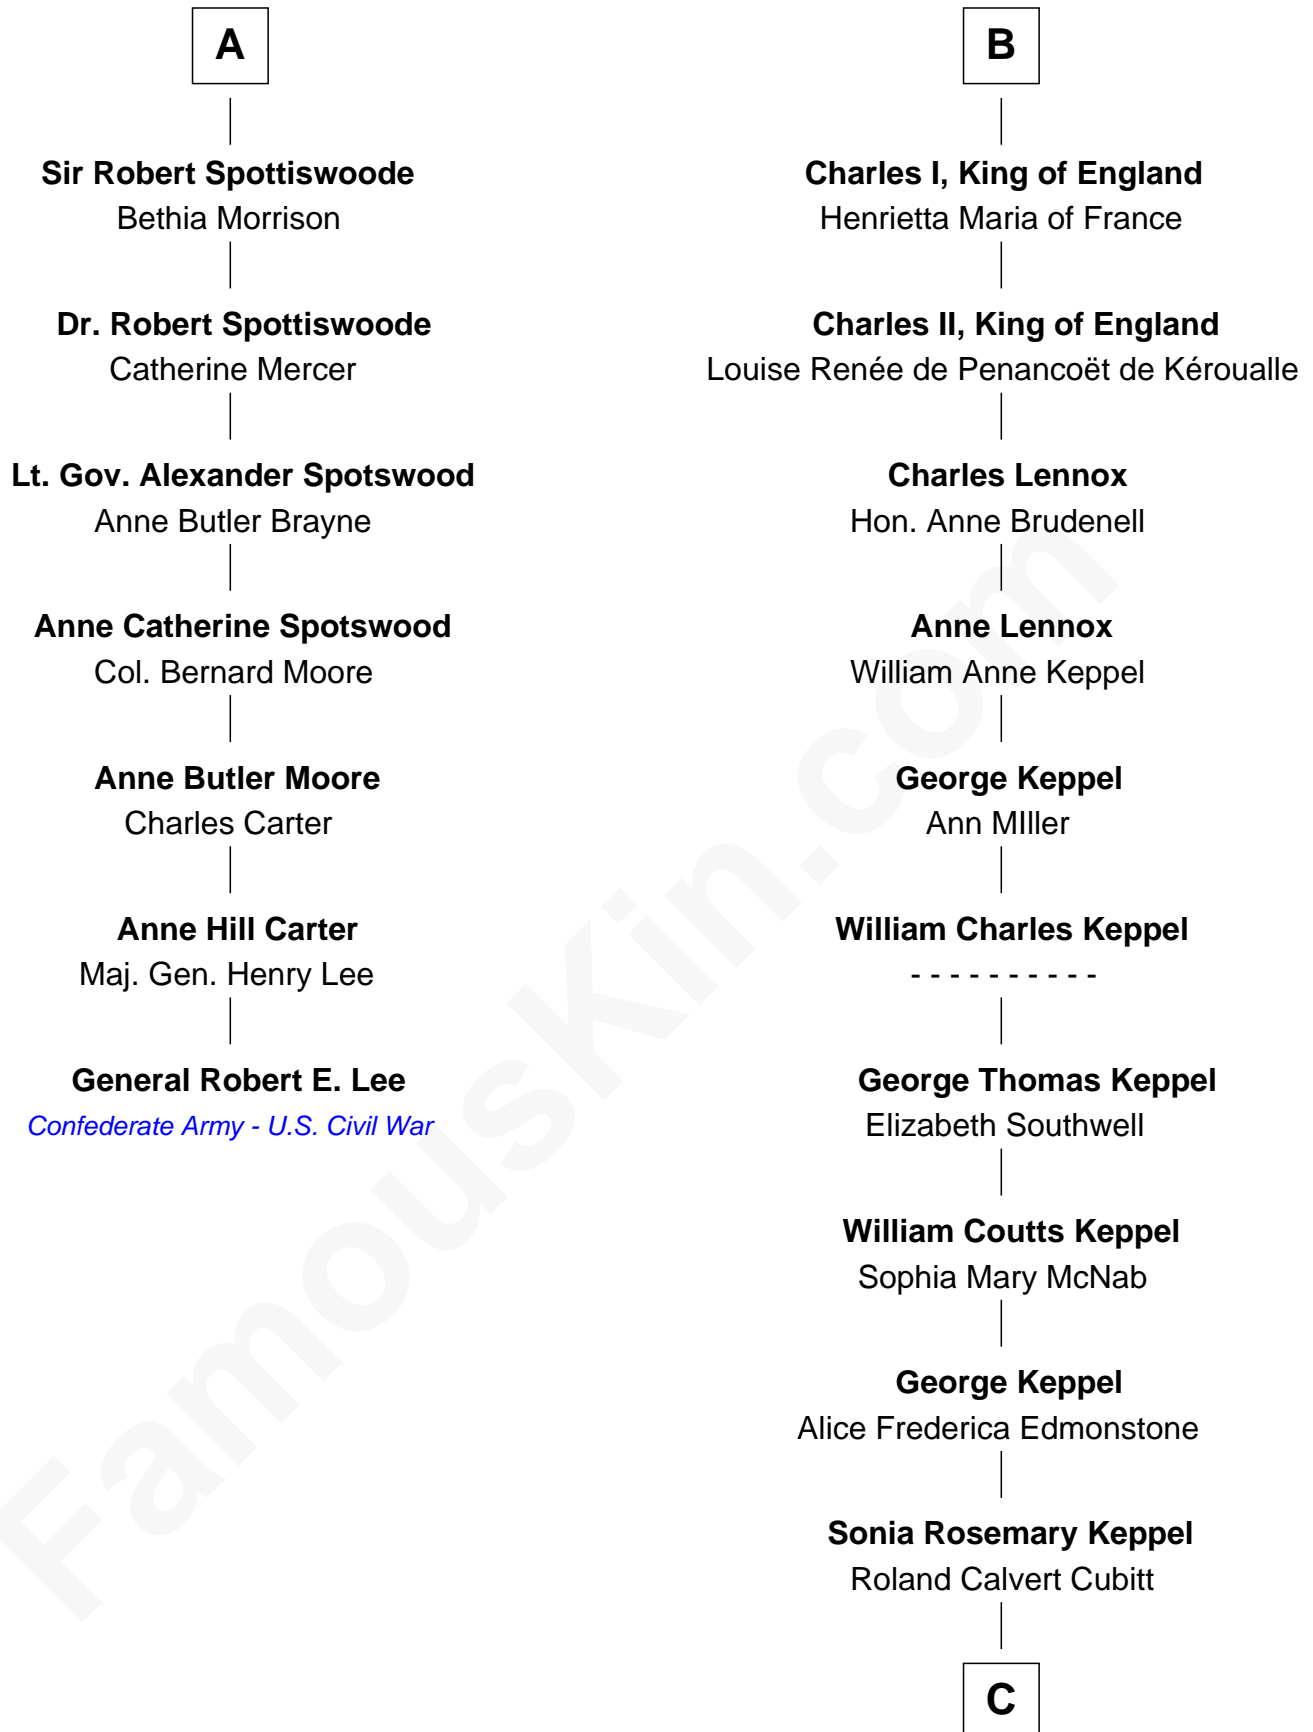

FamousKin.com

Relationship Chart of

General Robert E. Lee

Confederate Army - U.S. Civil War

13th cousin 5 times removed of

Camilla Parker Bowles

Queen Consort of the United Kingdom

Robert III, King of Scotland

Anabella Drummond

C

Rosalind Maud Cubitt
Bruce Middleton Hope Shand

Camilla Parker Bowles
Queen Consort

FamousKin.com