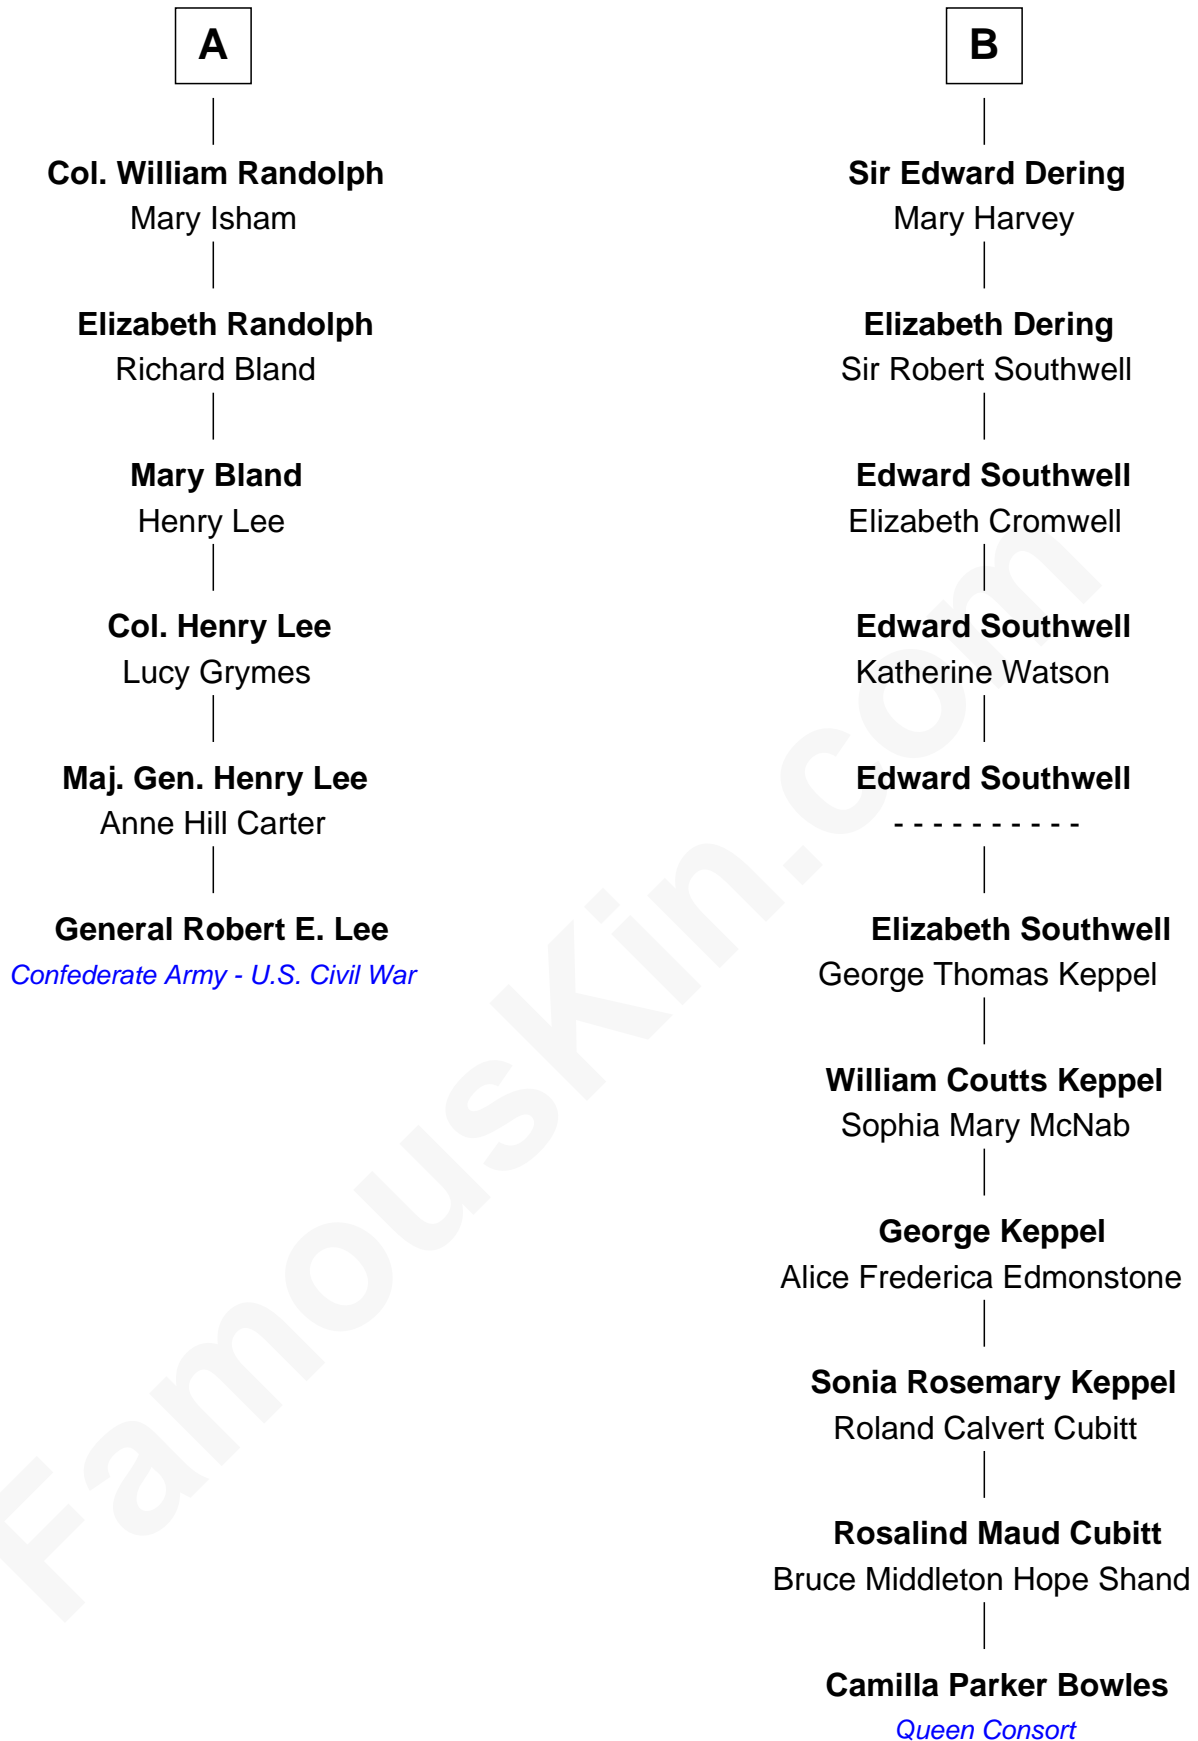

FamousKin.com Relationship Chart of

General Robert E. Lee

Confederate Army - U.S. Civil War

12th cousin 5 times removed of

Camilla Parker Bowles

Queen Consort of the United Kingdom

Camilla Parker Bowles photo by [Agência Brasil](#) [\(CC BY 3.0 BRAZIL\)](#)