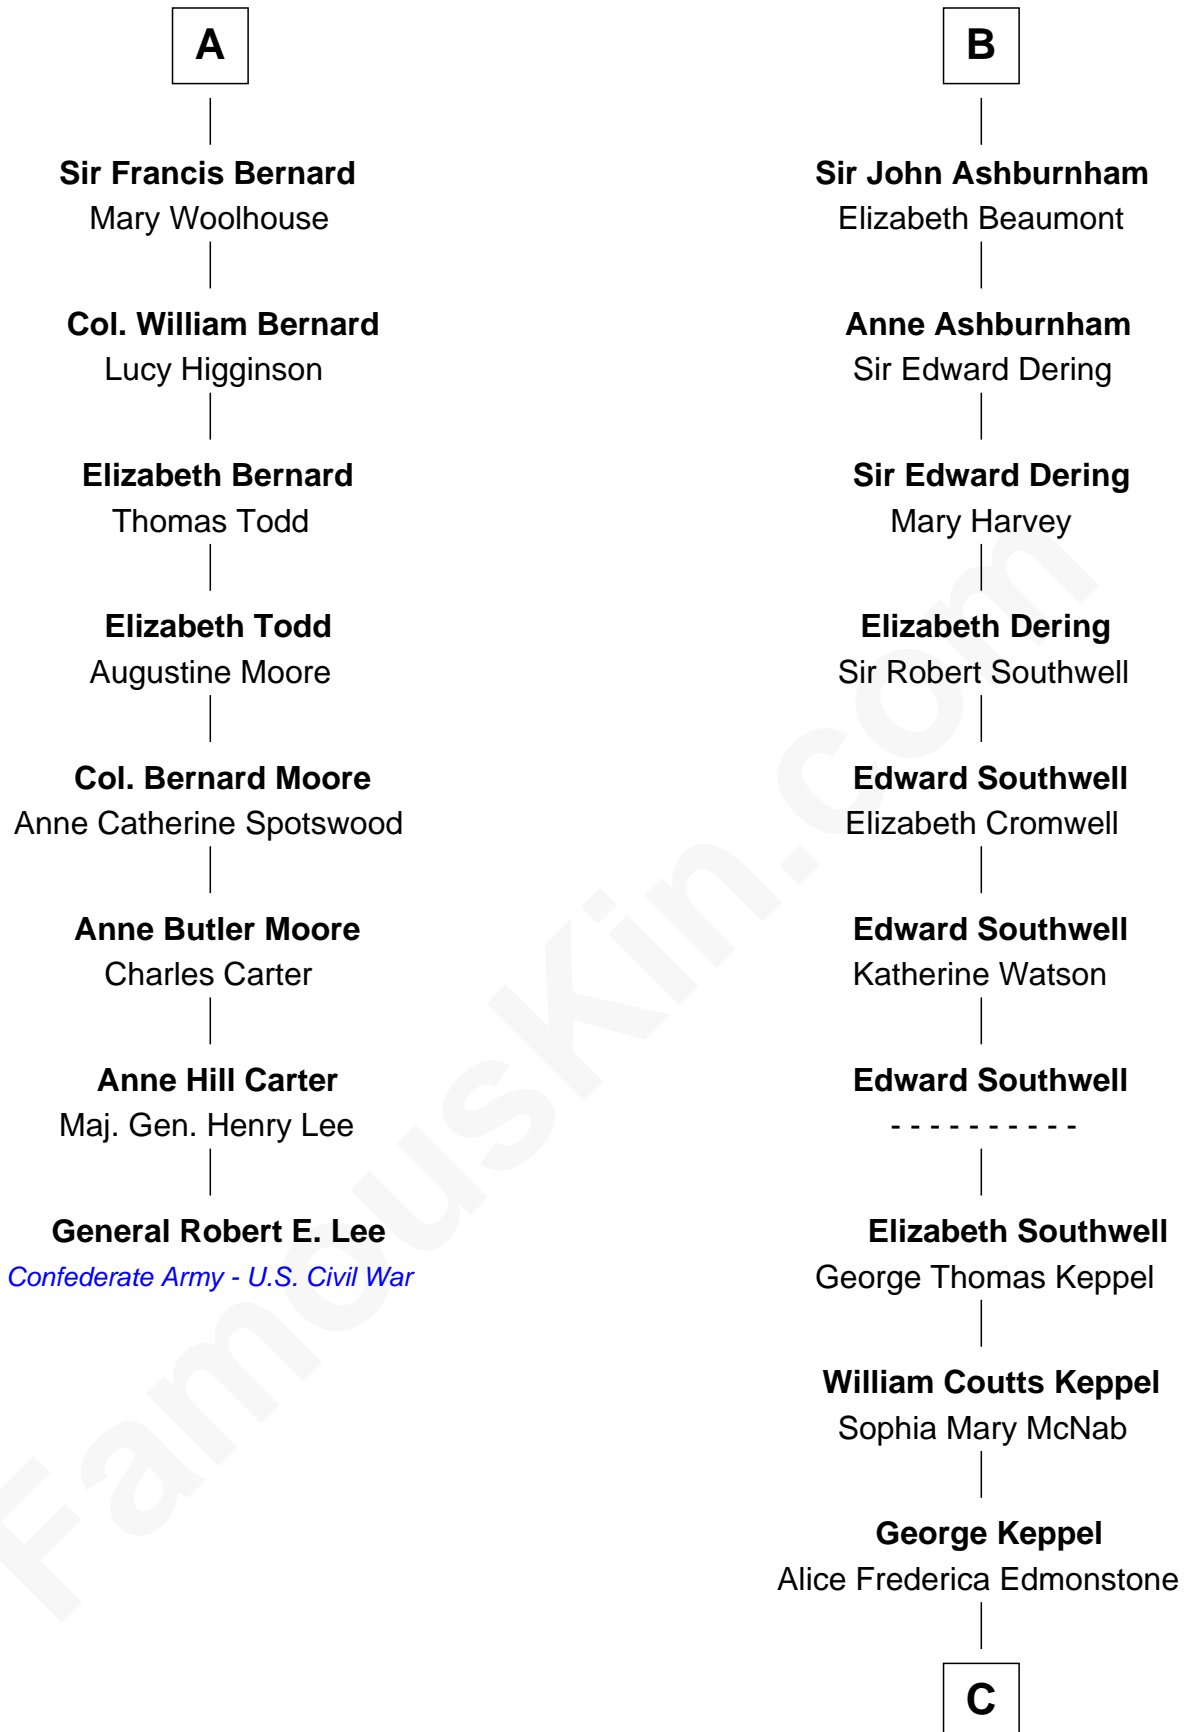

FamousKin.com

Relationship Chart of

General Robert E. Lee

Confederate Army - U.S. Civil War

14th cousin 5 times removed of

Camilla Parker Bowles

Queen Consort of the United Kingdom

C

—
Sonia Rosemary Keppel

Roland Calvert Cubitt

—
Rosalind Maud Cubitt

Bruce Middleton Hope Shand

—
Camilla Parker Bowles

Queen Consort

FamousKin.com