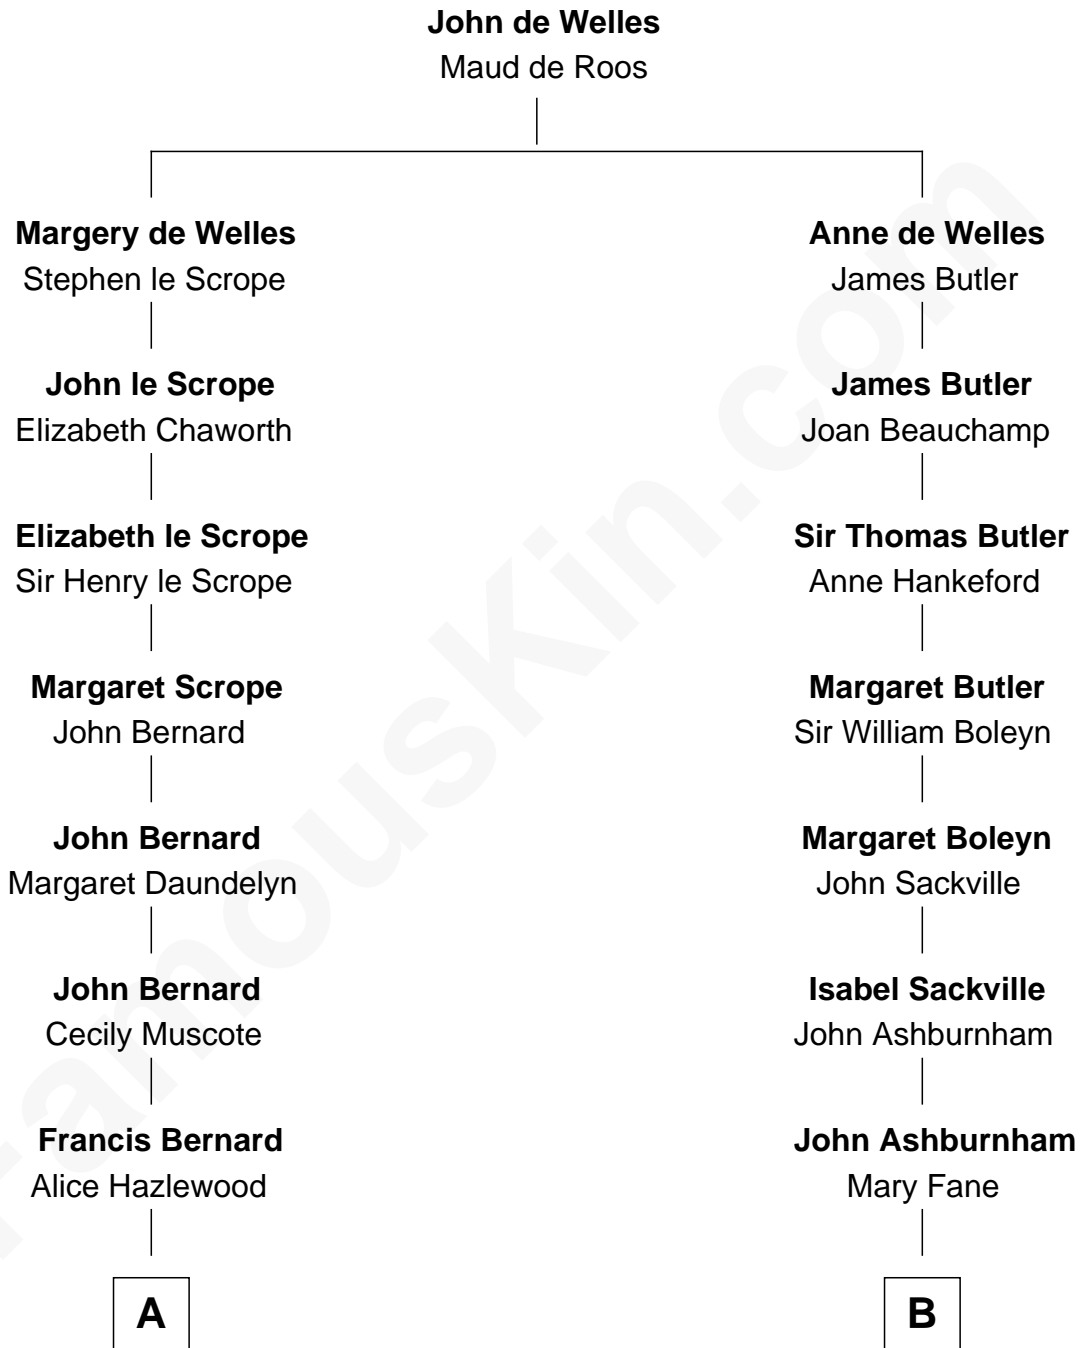

FamousKin.com

Relationship Chart of

General Robert E. Lee

Confederate Army - U.S. Civil War

14th cousin 5 times removed of

Camilla Parker Bowles

Queen Consort of the United Kingdom

C

—
Sonia Rosemary Keppel

Roland Calvert Cubitt

—
Rosalind Maud Cubitt

Bruce Middleton Hope Shand

—
Camilla Parker Bowles

Queen Consort

FamousKin.com