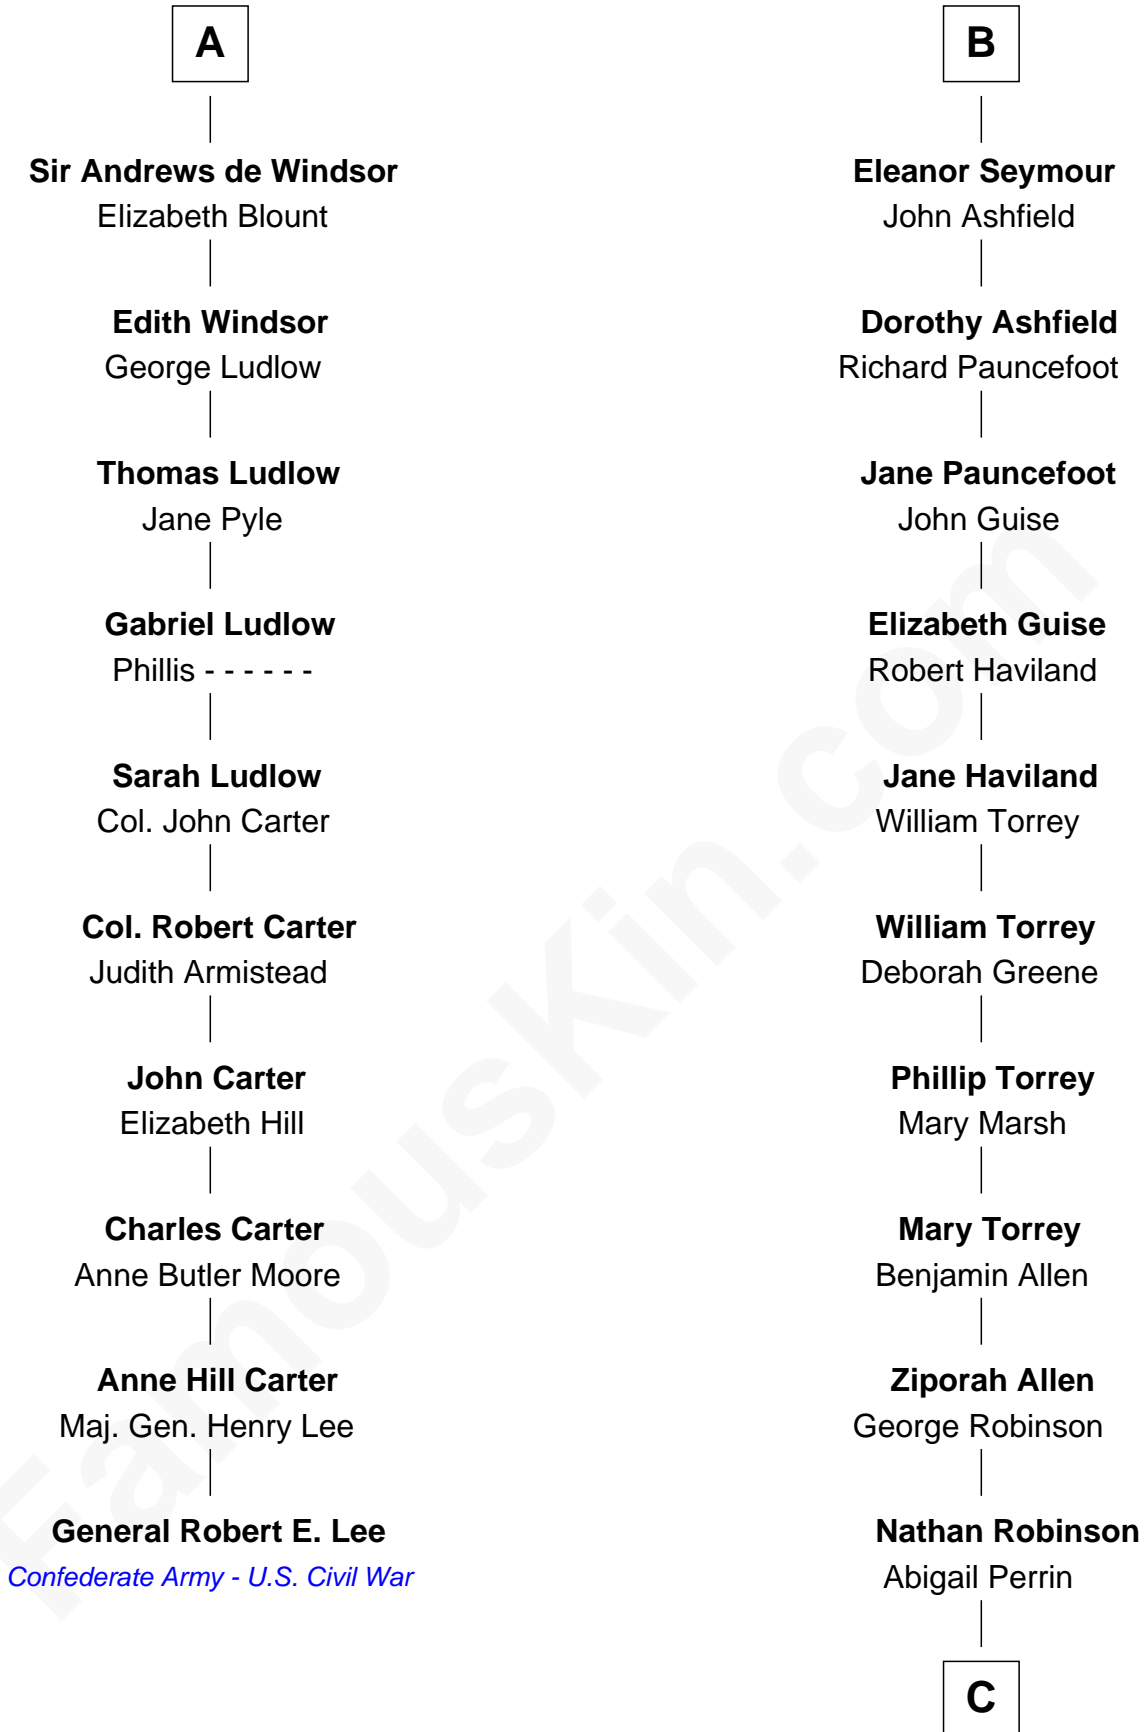

FamousKin.com Relationship Chart of

General Robert E. Lee

Confederate Army - U.S. Civil War

16th cousin 5 times removed of

Raquel Welch

Movie Actress

Sir Hugh de Courtenay

Eleanor le Despencer

Maud Sturmy

Sir John Seymour

Isabel Williams

Humphrey Seymour

Elizabeth Winslow

B

C

Hannah Kent Robinson

Elbridge Gerry Hall

Justin Smith Hall

Sarah Mehitable Stanford

Emery Stanford Hall

Clara Louise Adams

Josephine Sarah Hall

Armando Carlos Tejada

Raquel Welch