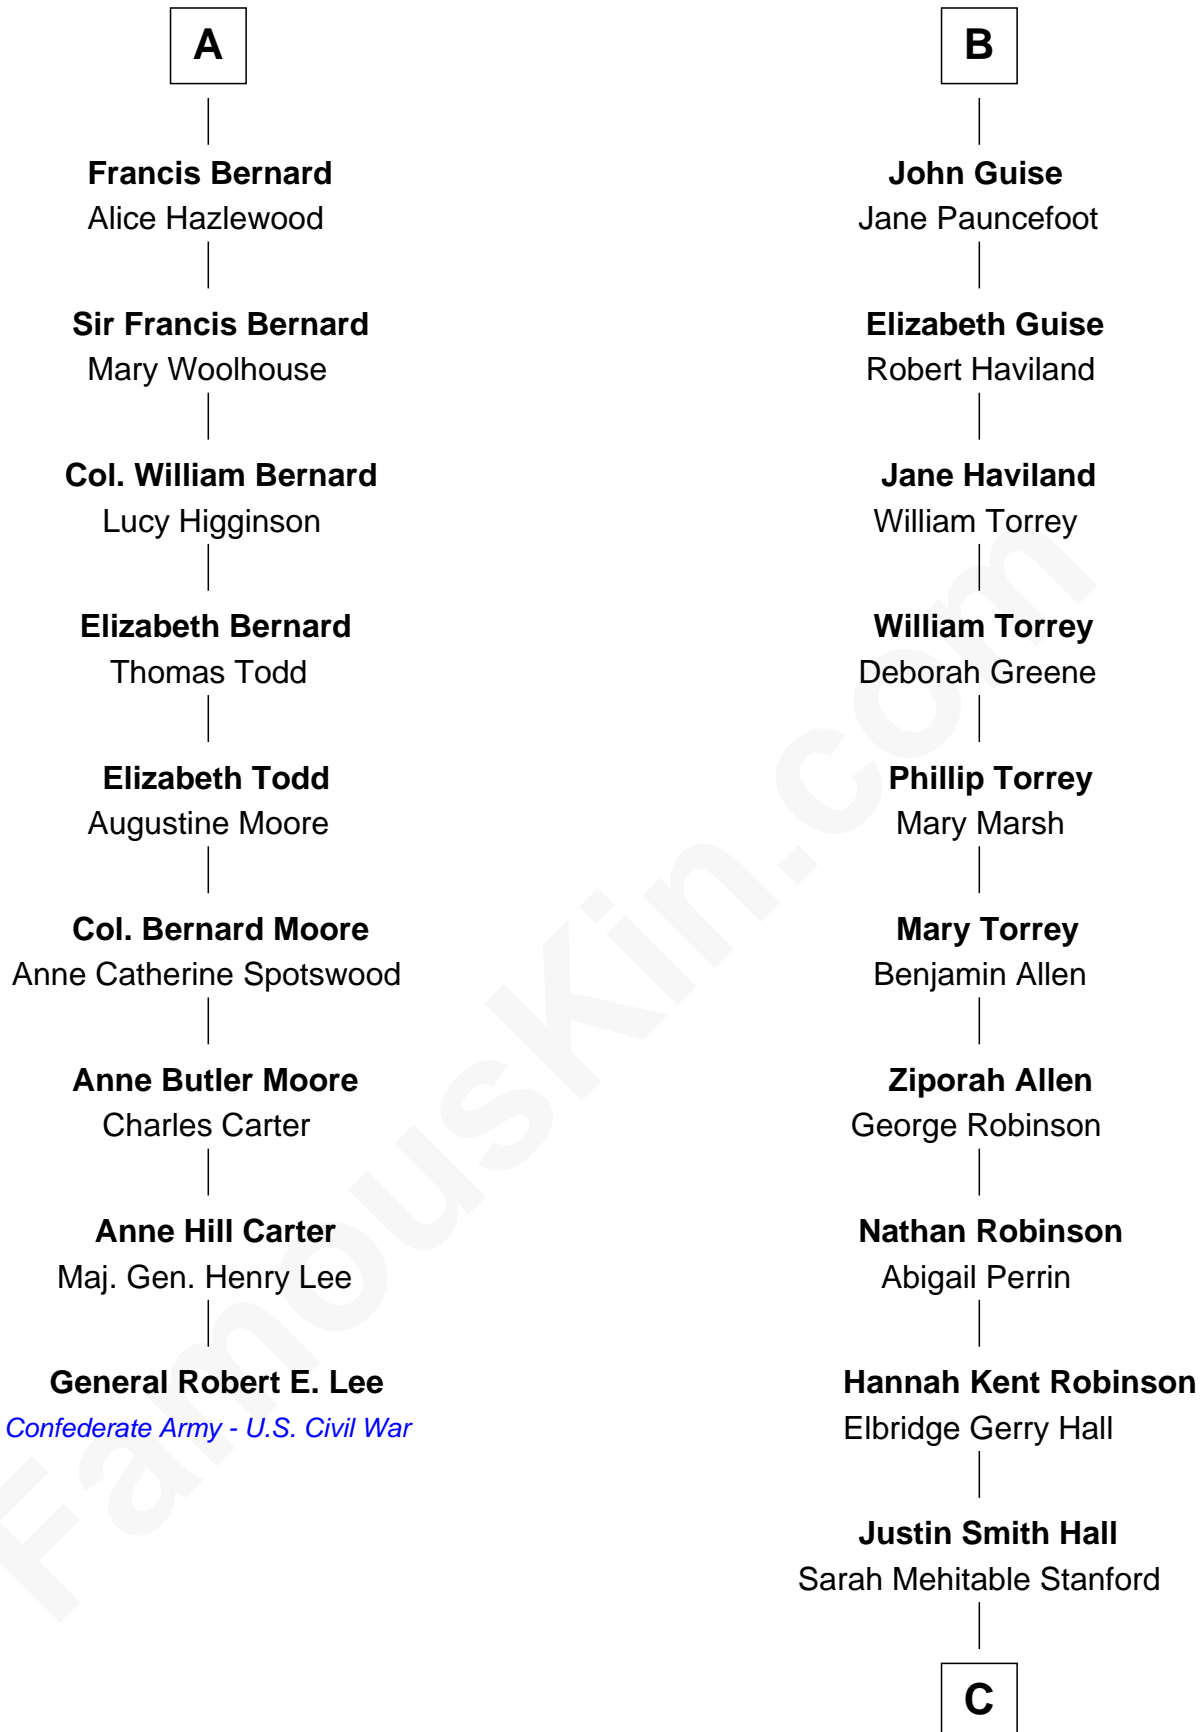

FamousKin.com Relationship Chart of

General Robert E. Lee

Confederate Army - U.S. Civil War

15th cousin 4 times removed of

Raquel Welch

Movie Actress

Sir William de Ros
Margery de Badlesmere

C

Emery Stanford Hall

Clara Louise Adams

Josephine Sarah Hall

Armando Carlos Tejada

Raquel Welch

aka Raquel Welch

FamousKin.com