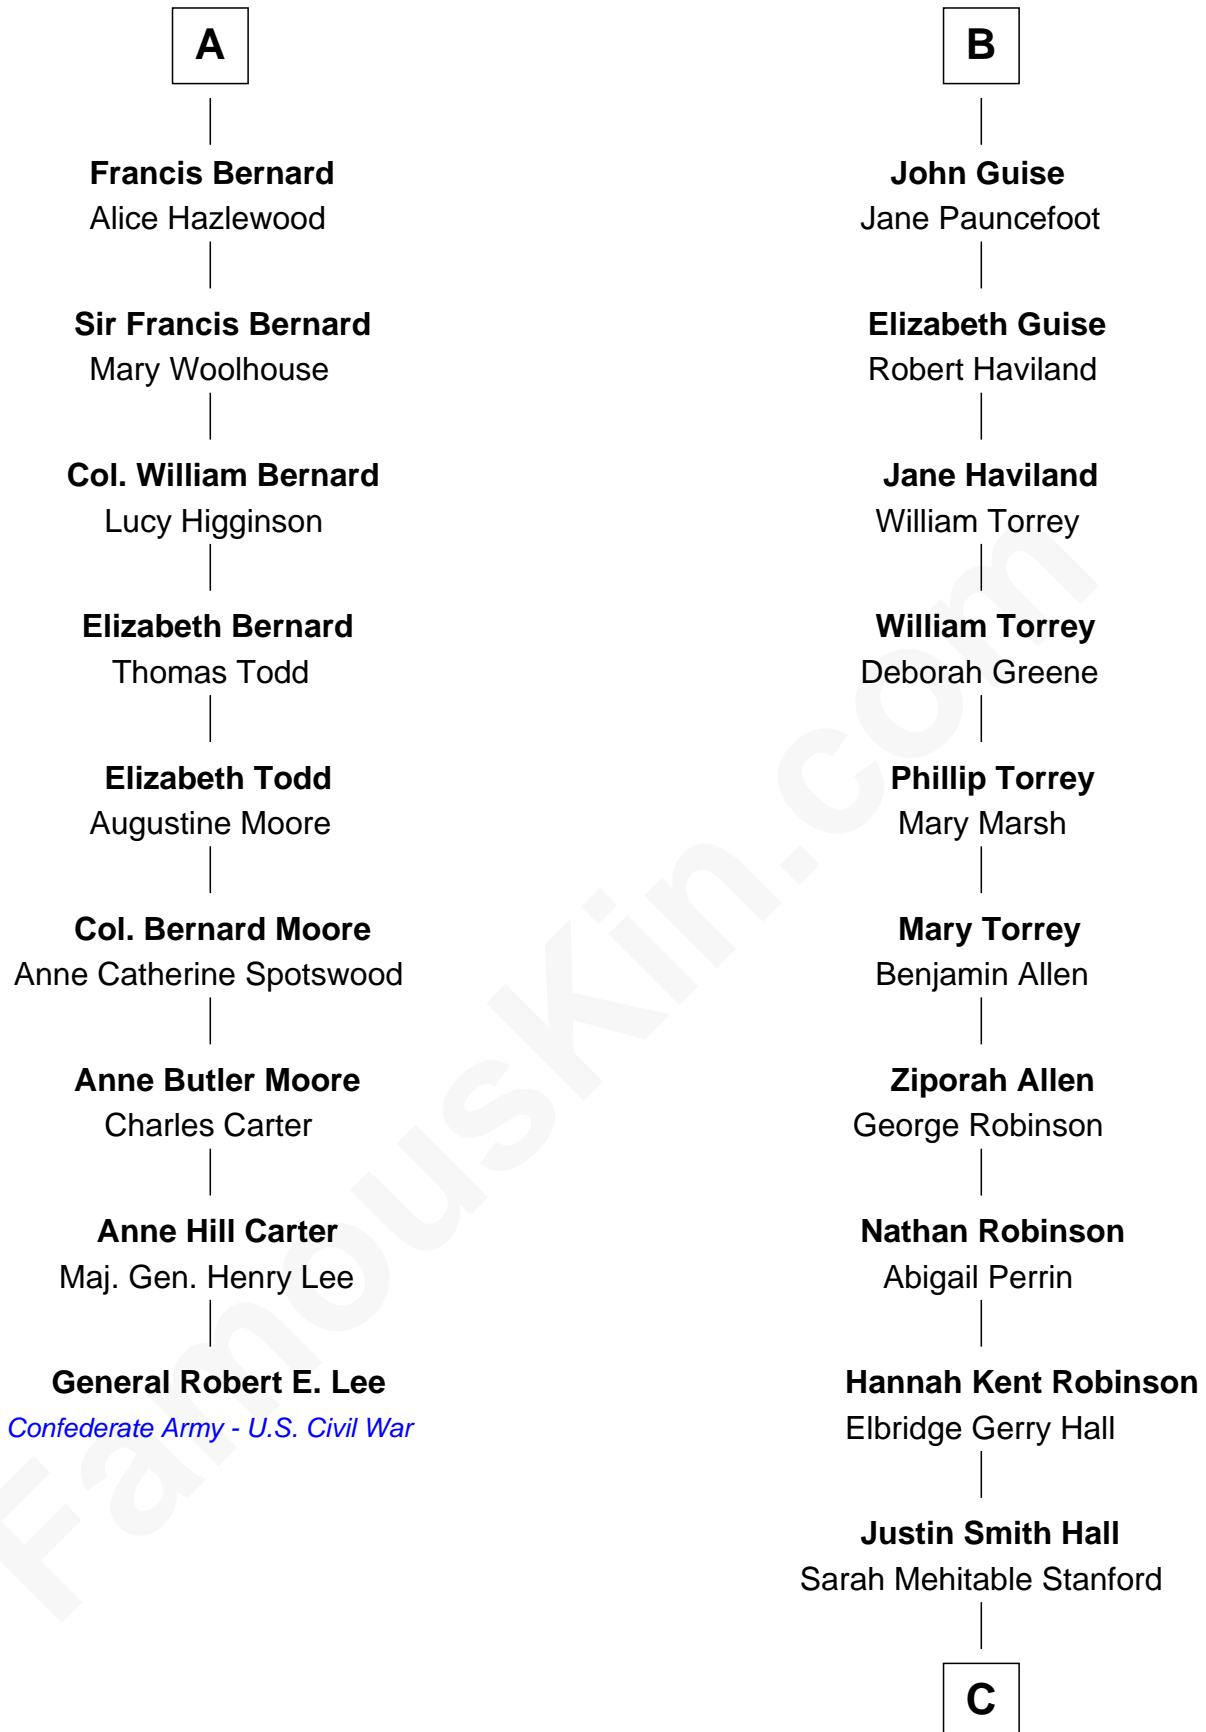

FamousKin.com Relationship Chart of

General Robert E. Lee

Confederate Army - U.S. Civil War

15th cousin 4 times removed of

Raquel Welch

Movie Actress

Margaret de Audley

Ralph de Stafford

C

Emery Stanford Hall

Clara Louise Adams

Josephine Sarah Hall

Armando Carlos Tejada

Raquel Welch

aka Raquel Welch

FamousKin.com