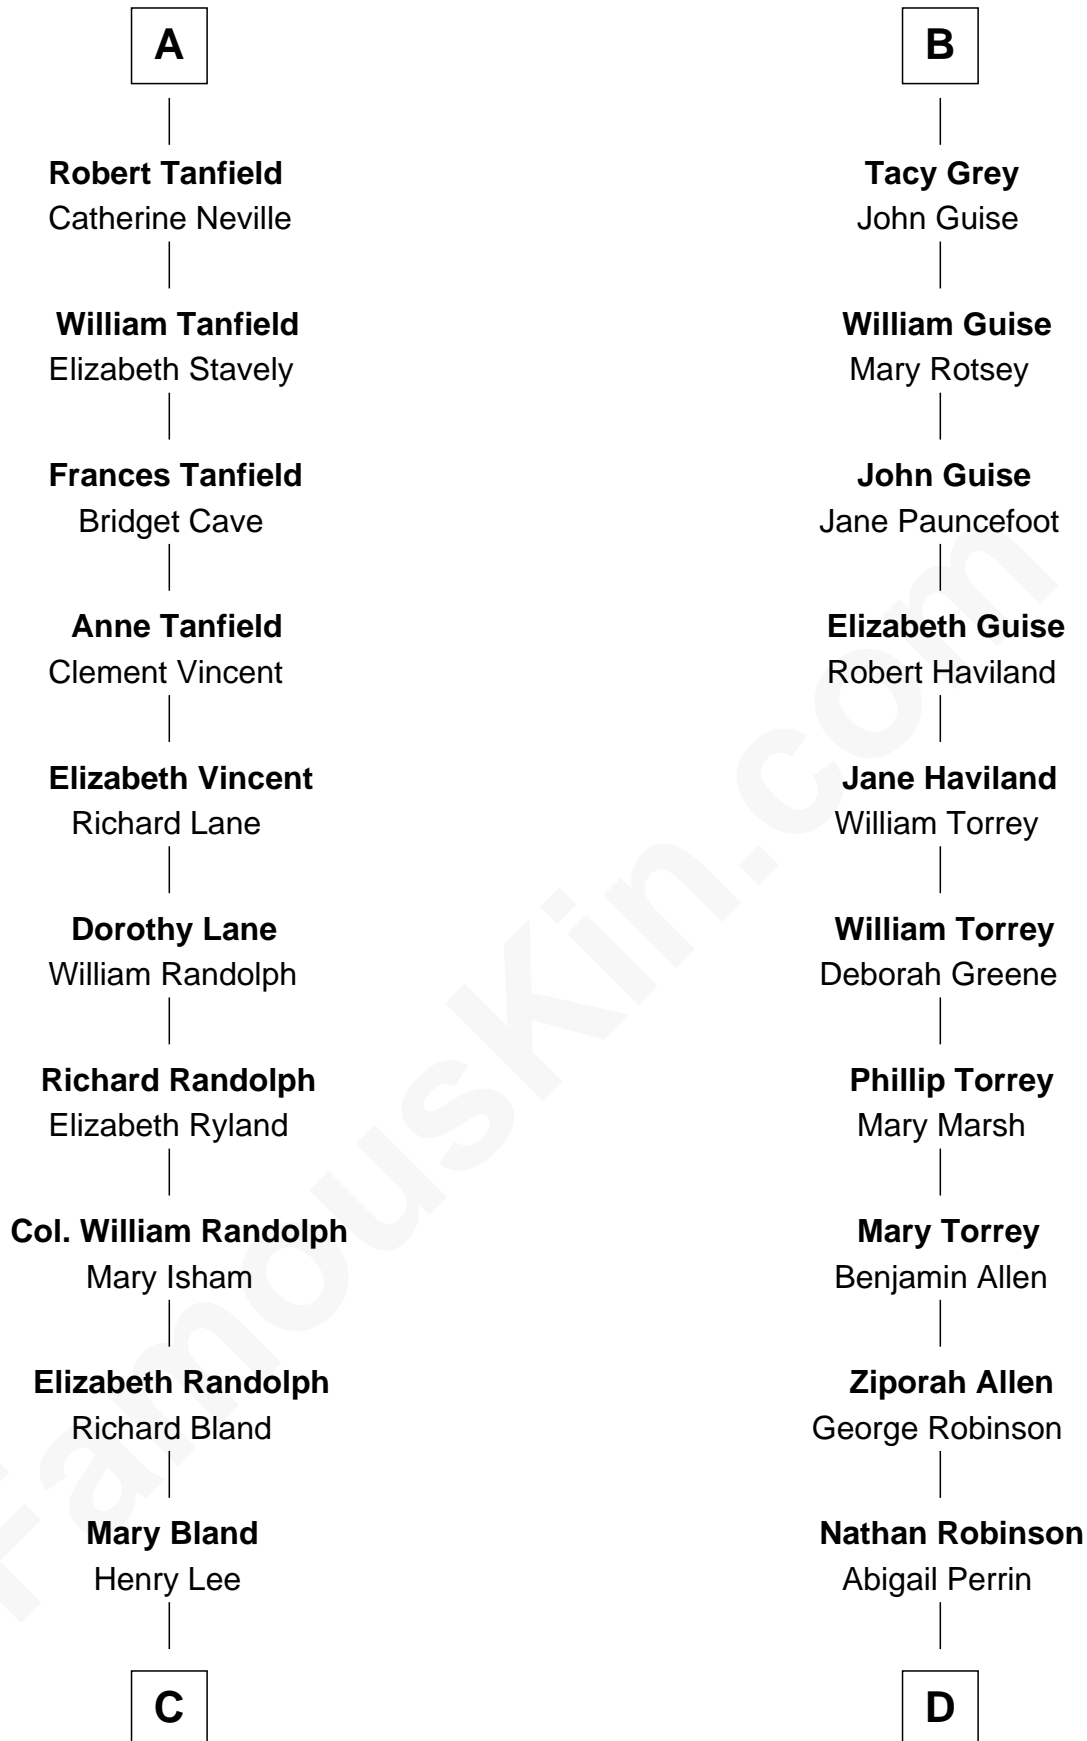

# FamousKin.com Relationship Chart of

**General Robert E. Lee**

*Confederate Army - U.S. Civil War*

19th cousin 2 times removed of

**Raquel Welch**

*Movie Actress*

**Roger de Mortimer**

Joan de Geneville

**C**

**Col. Henry Lee**

Lucy Grymes

**Maj. Gen. Henry Lee**

Anne Hill Carter

**General Robert E. Lee**

*Confederate Army - U.S. Civil War*

**D**