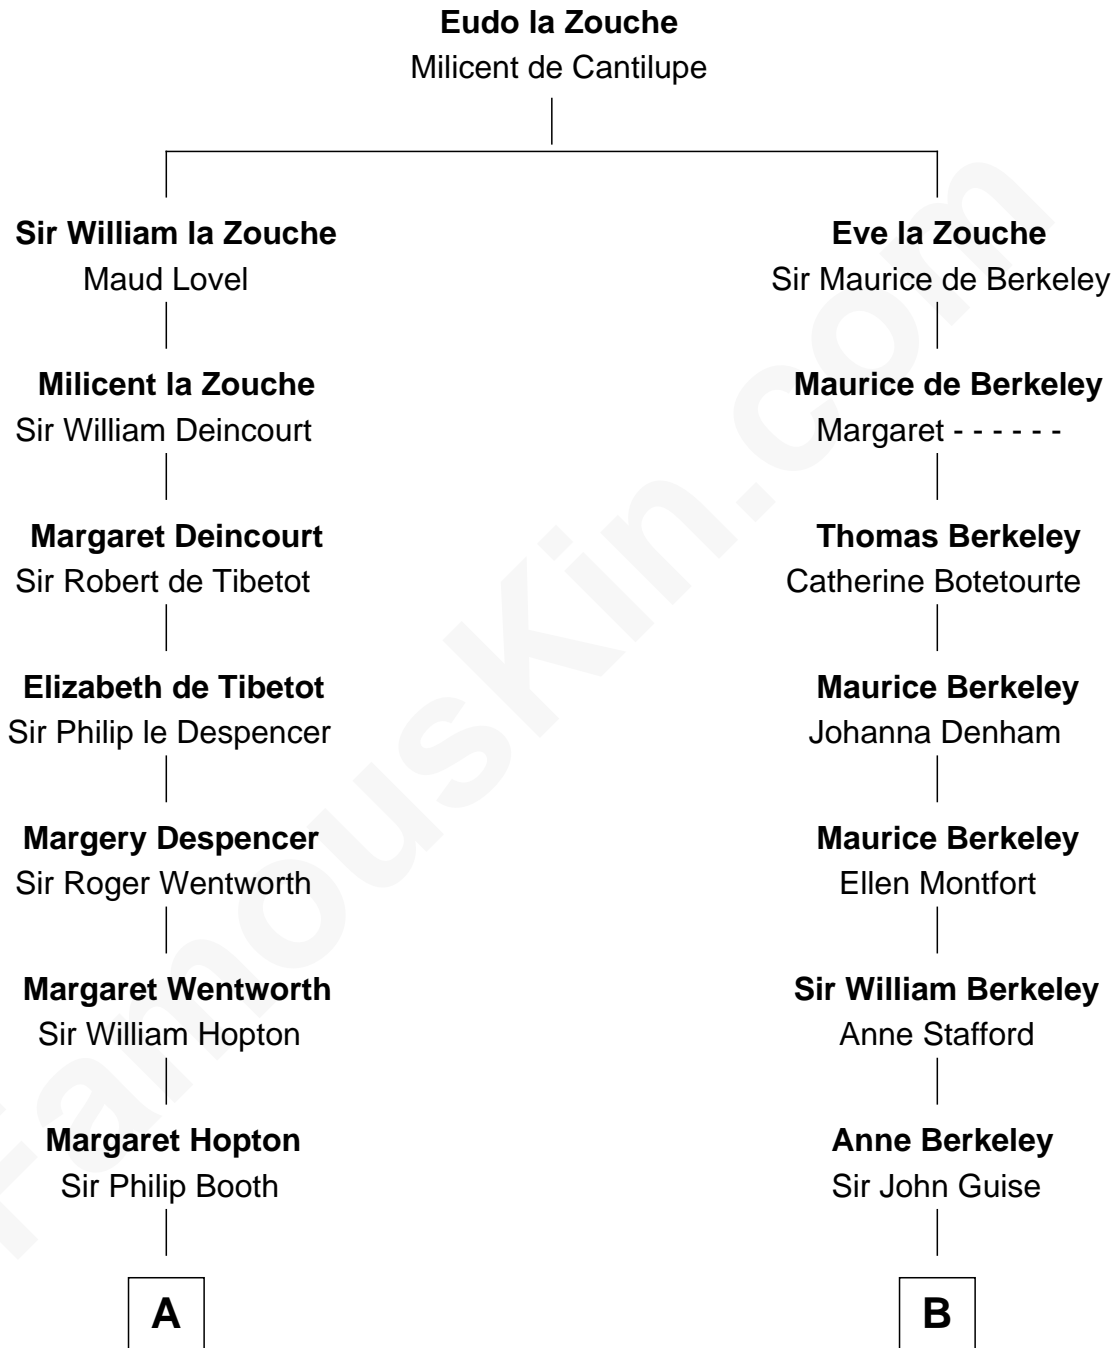

FamousKin.com Relationship Chart of

General Robert E. Lee

Confederate Army - U.S. Civil War

18th cousin 3 times removed of

Raquel Welch

Movie Actress

C

Maj. Gen. Henry Lee

Anne Hill Carter

General Robert E. Lee

Confederate Army - U.S. Civil War

D

Hannah Kent Robinson

Elbridge Gerry Hall

Justin Smith Hall

Sarah Mehitable Stanford

Emery Stanford Hall

Clara Louise Adams

Josephine Sarah Hall

Armando Carlos Tejada

Raquel Welch

aka Raquel Welch