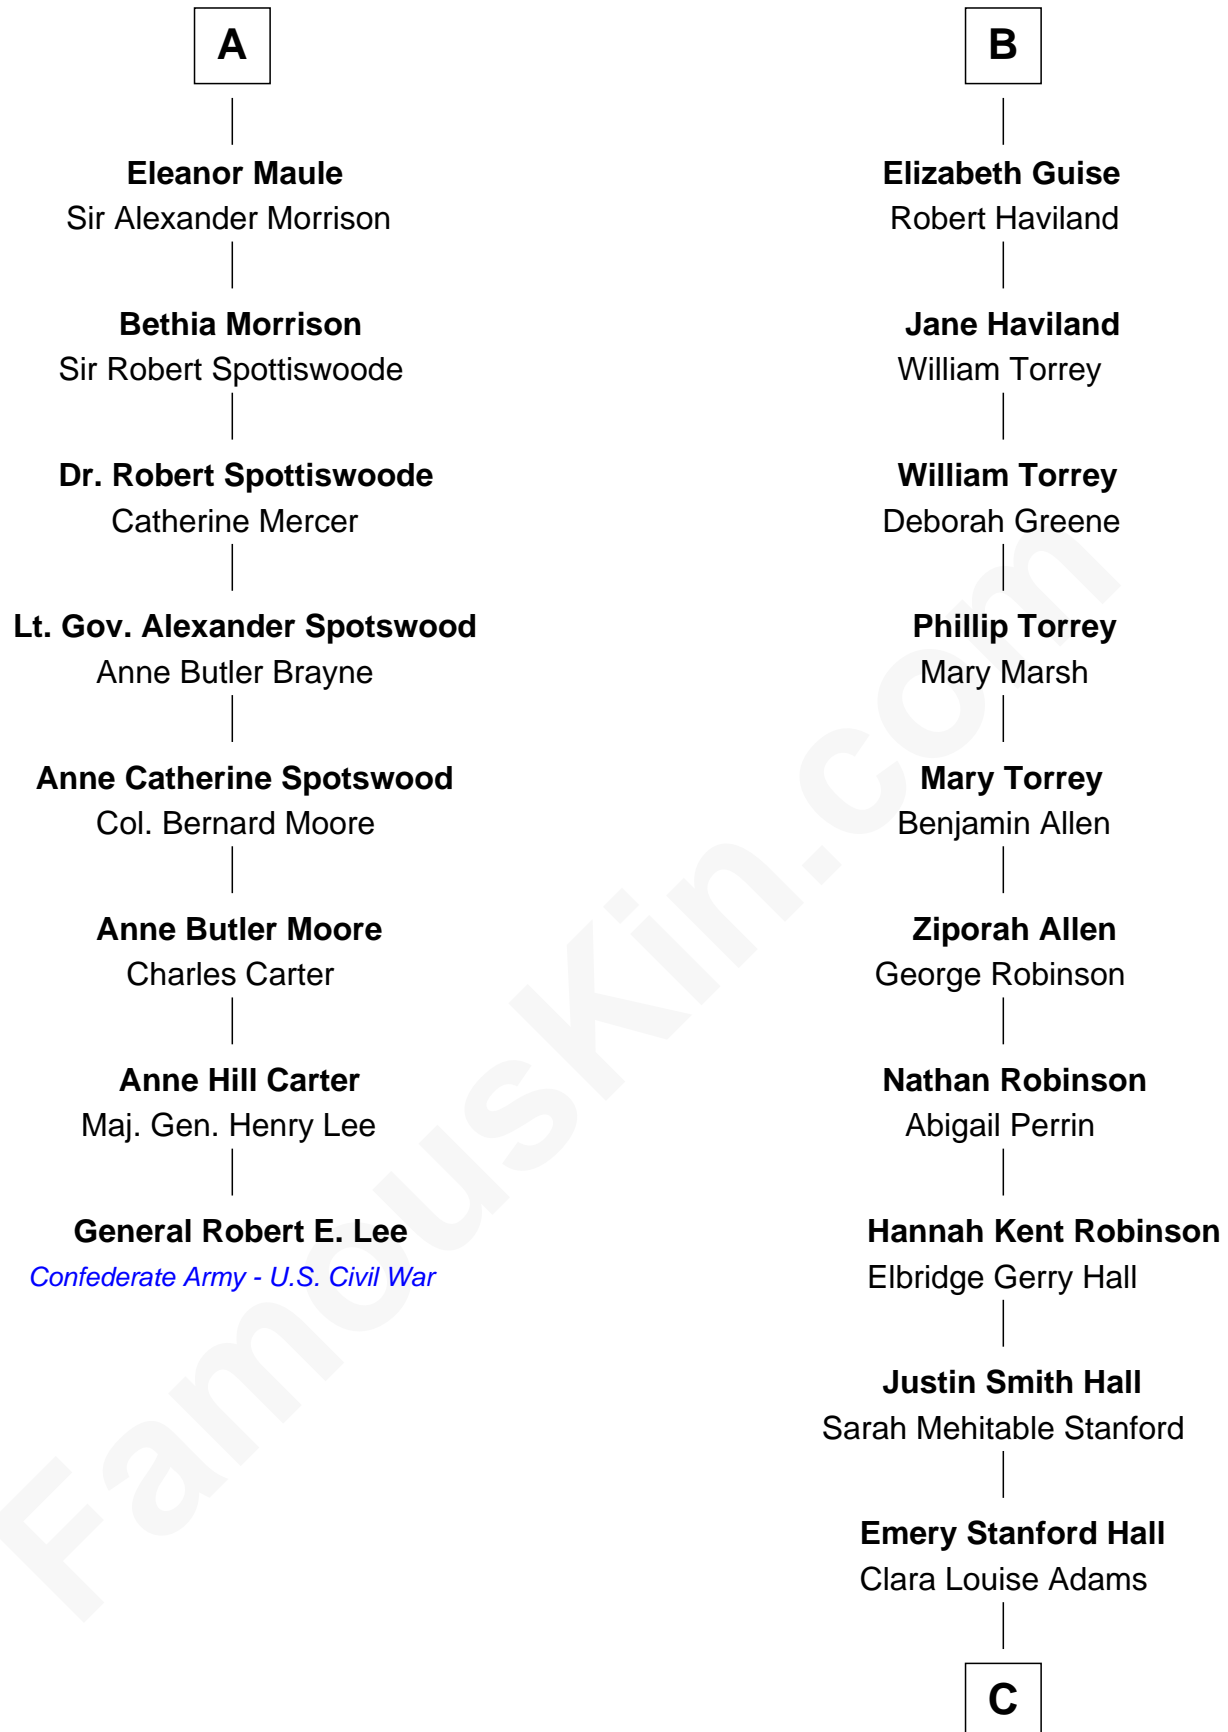

FamousKin.com Relationship Chart of

General Robert E. Lee

Confederate Army - U.S. Civil War

14th cousin 4 times removed of

Raquel Welch

Movie Actress

Thomas Holand
Joan Plantagenet

Sir Thomas de Holand

Alice Fitzalan

Margaret de Holand

Sir John Beaufort

Joan Beaufort

Sir James Stewart

John Stewart

Eleanor Sinclair

Jean Stewart

Constance de Holand

Sir John Grey

Sir Edmund Grey

Katherine Percy

Anne Grey

Sir John Grey

Probable

Tacy Grey

John Guise

William Guise

Mary Rotsey

John Guise

Jane Pauncefoot

B

C

Josephine Sarah Hall
Armando Carlos Tejada