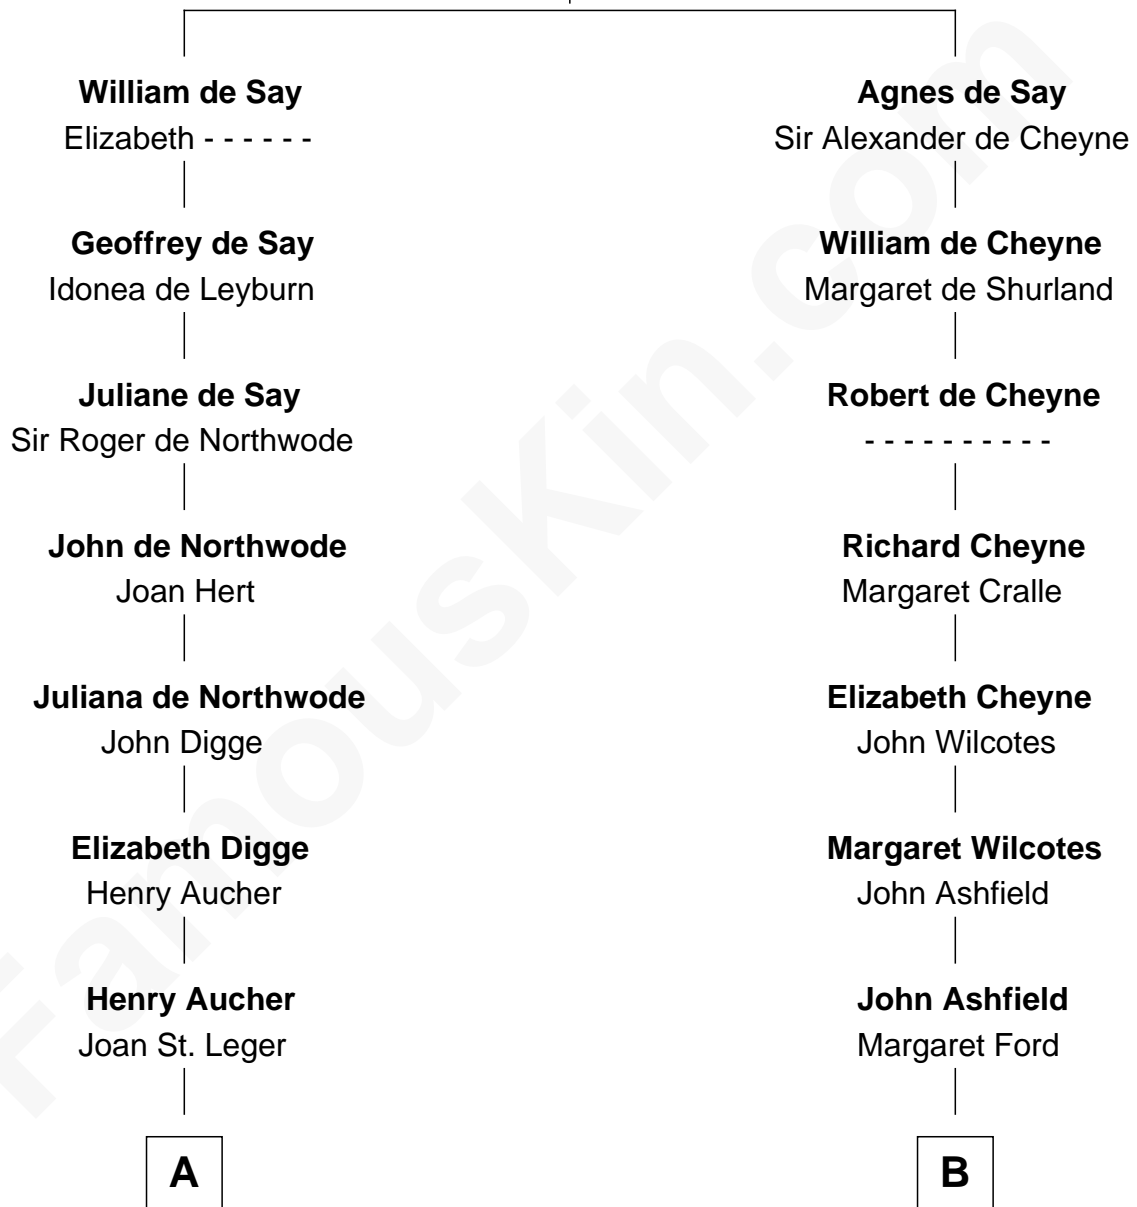

FamousKin.com
Relationship Chart of
General Robert E. Lee
Confederate Army - U.S. Civil War

21st cousin of

Raquel Welch
Movie Actress

William de Say
 Sibyl Marshal

C

Elizabeth Todd
Augustine Moore

Col. Bernard Moore
Anne Catherine Spotswood

Anne Butler Moore
Charles Carter

Anne Hill Carter
Maj. Gen. Henry Lee

General Robert E. Lee
Confederate Army - U.S. Civil War

D

Hannah Kent Robinson
Elbridge Gerry Hall

Justin Smith Hall
Sarah Mehitable Stanford

Emery Stanford Hall
Clara Louise Adams

Josephine Sarah Hall
Armando Carlos Tejada

Raquel Welch
aka Raquel Welch