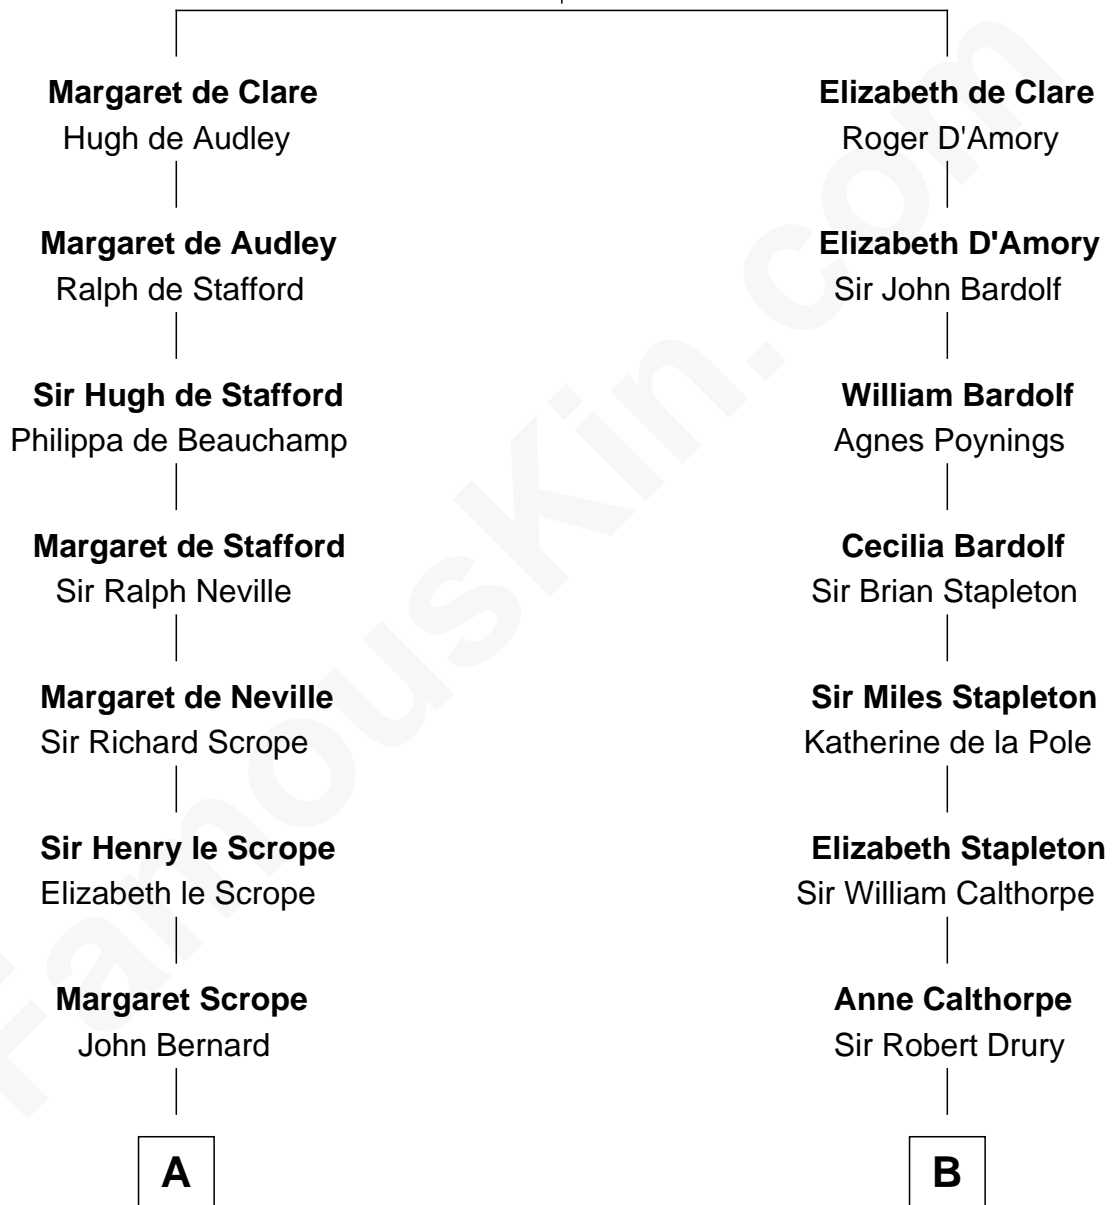

FamousKin.com

Relationship Chart of

General Robert E. Lee

Confederate Army - U.S. Civil War

17th cousin 3 times removed of

Jesse James

Outlaw, Bank Robber, Murderer

Sir Gilbert de Clare

Joan of Acre

C

Anthony Lindsay

Ailsey Cole

Sarah Lindsay

James Cole

Zerelda Elizabeth Cole

Robert Sallee James

Jesse James

Outlaw, Bank Robber, Murderer

FamousKin.com