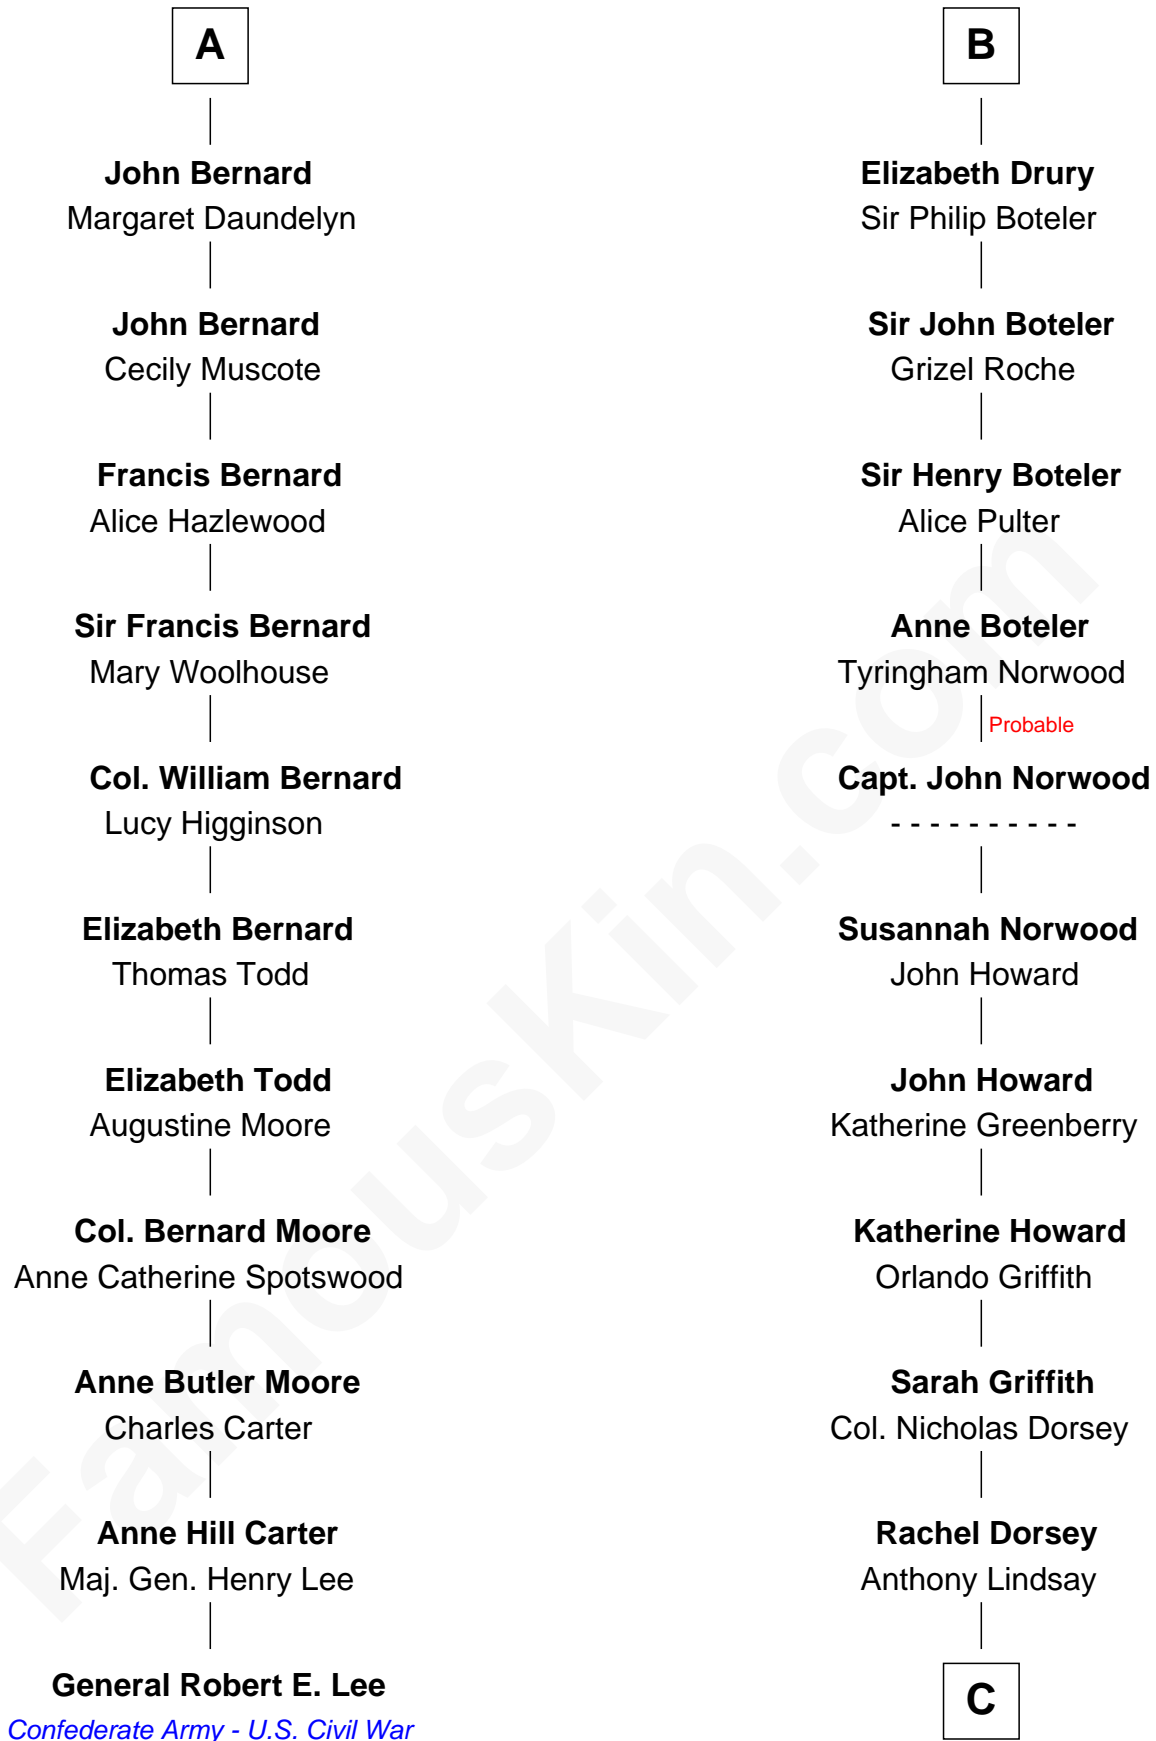

FamousKin.com Relationship Chart of

General Robert E. Lee

Confederate Army - U.S. Civil War

17th cousin 3 times removed of

Vachel Lindsay

American Poet

Sir Gilbert de Clare

Joan of Acre

C

Vachel Lindsay

Mary Anna Quisenberry

Nicholas Lindsay

Martha Ann Cane

Vachel Thomas Lindsay

Katherine Frazee

Vachel Lindsay