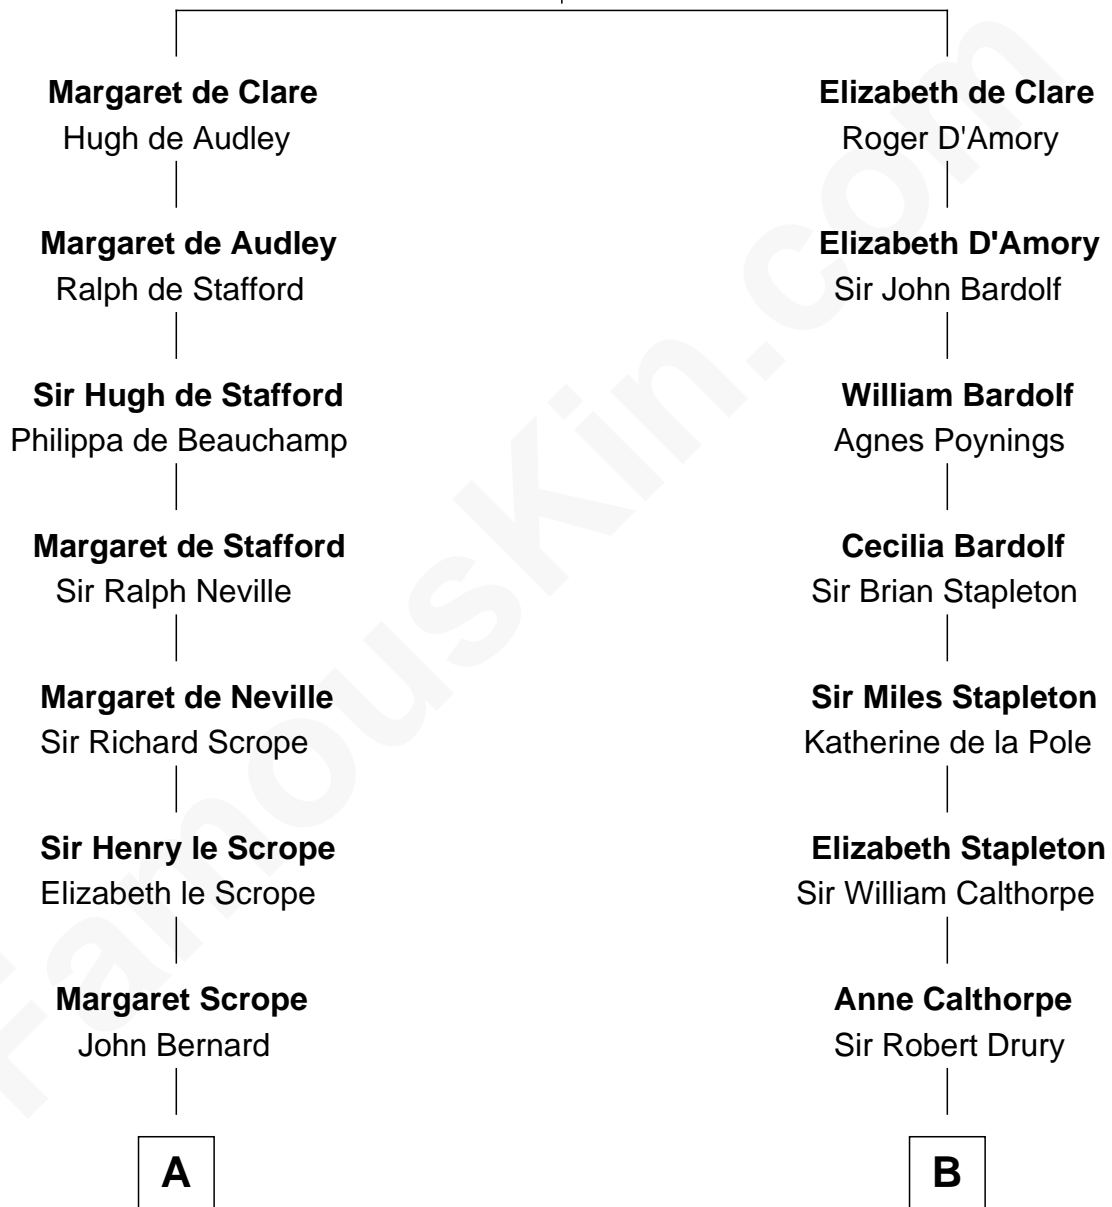

FamousKin.com Relationship Chart of

General Robert E. Lee

Confederate Army - U.S. Civil War

17th cousin 3 times removed of

Vachel Lindsay

American Poet

Sir Gilbert de Clare

Joan of Acre

C

Vachel Lindsay

Mary Anna Quisenberry

Nicholas Lindsay

Martha Ann Cane

Vachel Thomas Lindsay

Katherine Frazee

Vachel Lindsay

American Poet

FamousKin.com