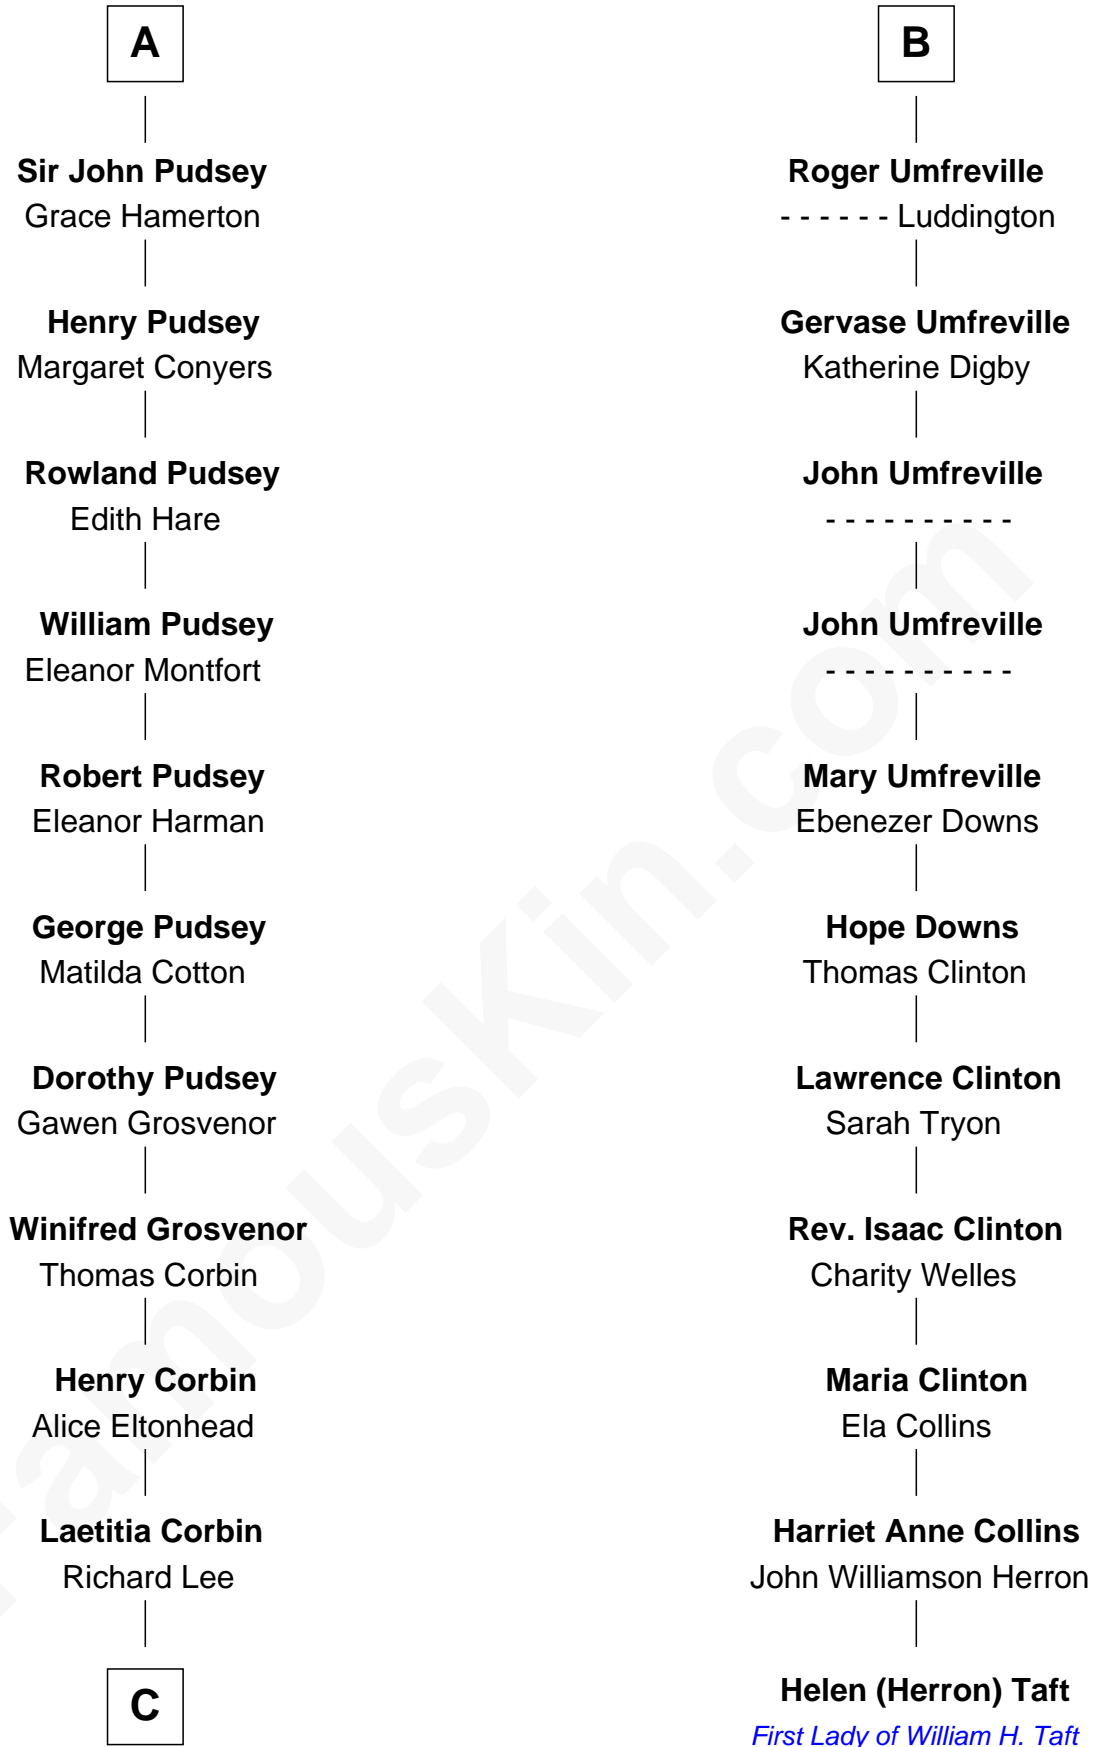

# FamousKin.com Relationship Chart of

**General Robert E. Lee**

*Confederate Army - U.S. Civil War*

17th cousin 3 times removed of

**Helen (Herron) Taft**

*First Lady of President William H. Taft*

**C**

Henry Lee  
Mary Bland

Col. Henry Lee  
Lucy Grymes

Maj. Gen. Henry Lee  
Anne Hill Carter

General Robert E. Lee  
*Confederate Army - U.S. Civil War*

FamousKin.com