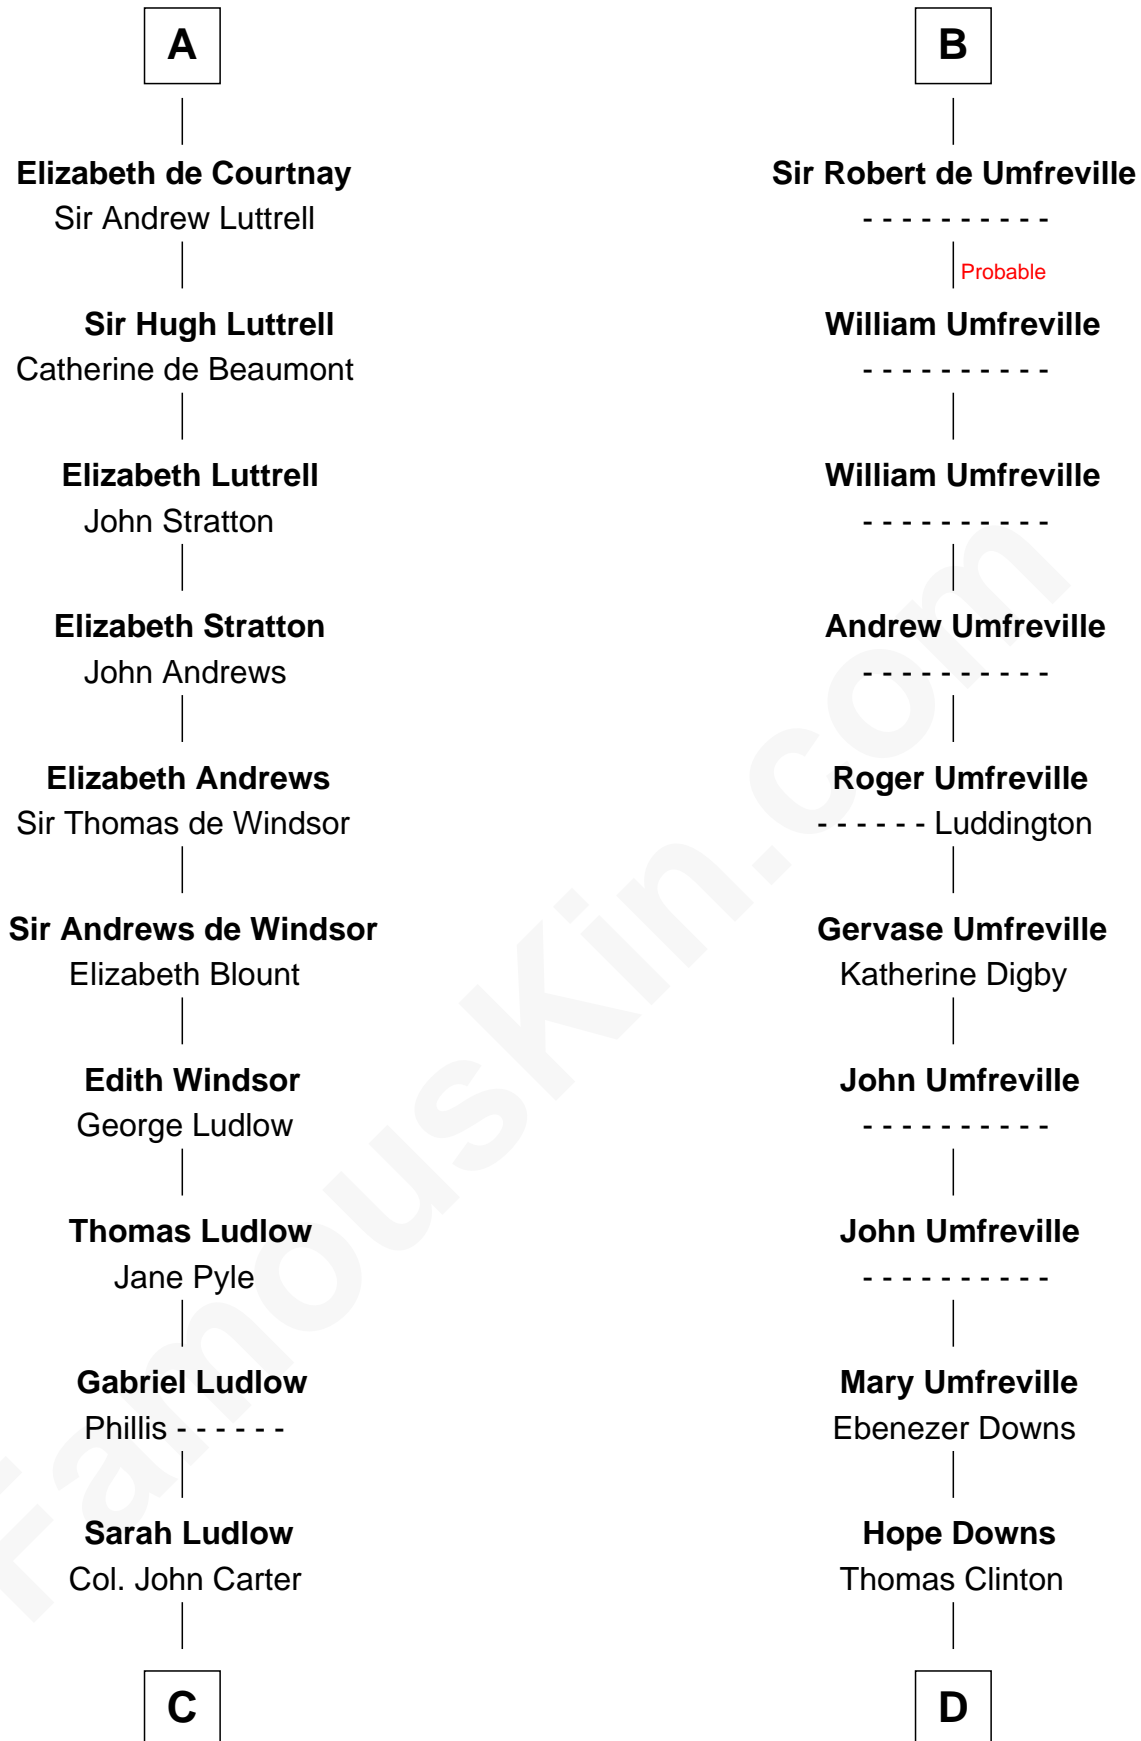

# FamousKin.com Relationship Chart of

**General Robert E. Lee**

*Confederate Army - U.S. Civil War*

21st cousin of

**Helen (Herron) Taft**

*First Lady of President William H. Taft*

**Saher I de Quincy**

Maud de St. Liz

**C**

**Col. Robert Carter**

Judith Armistead

**John Carter**

Elizabeth Hill

**Charles Carter**

Anne Butler Moore

**Anne Hill Carter**