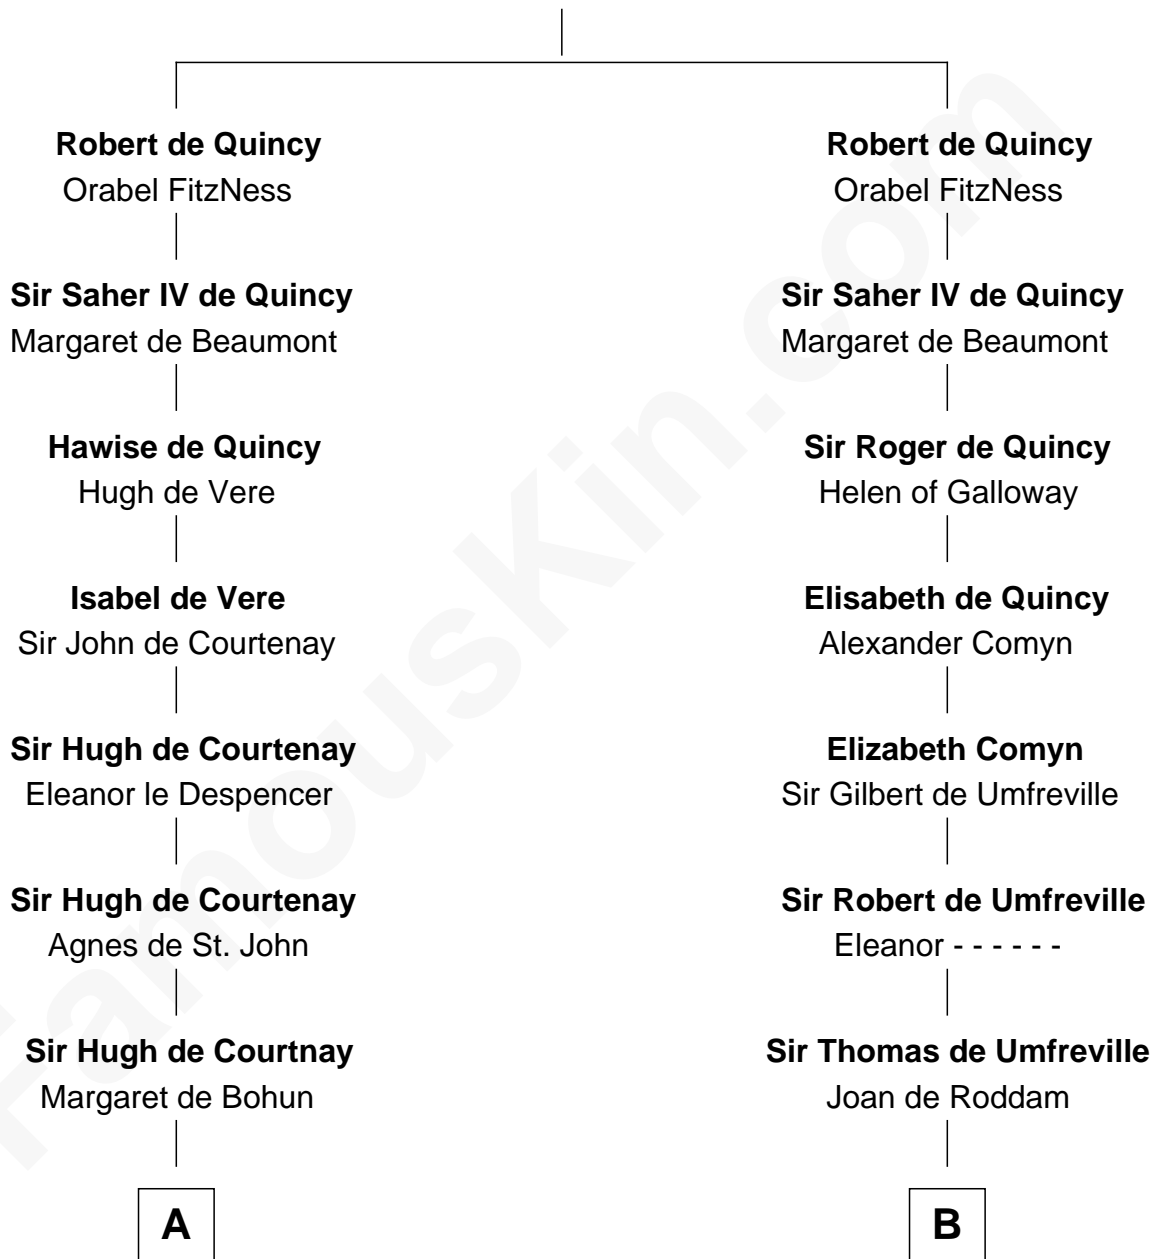

# FamousKin.com Relationship Chart of

**General Robert E. Lee**

*Confederate Army - U.S. Civil War*

21st cousin of

**Helen (Herron) Taft**

*First Lady of President William H. Taft*

**Saher I de Quincy**

Maud de St. Liz

**C**

**Col. Robert Carter**

Judith Armistead

**John Carter**

Elizabeth Hill

**Charles Carter**

Anne Butler Moore

**Anne Hill Carter**