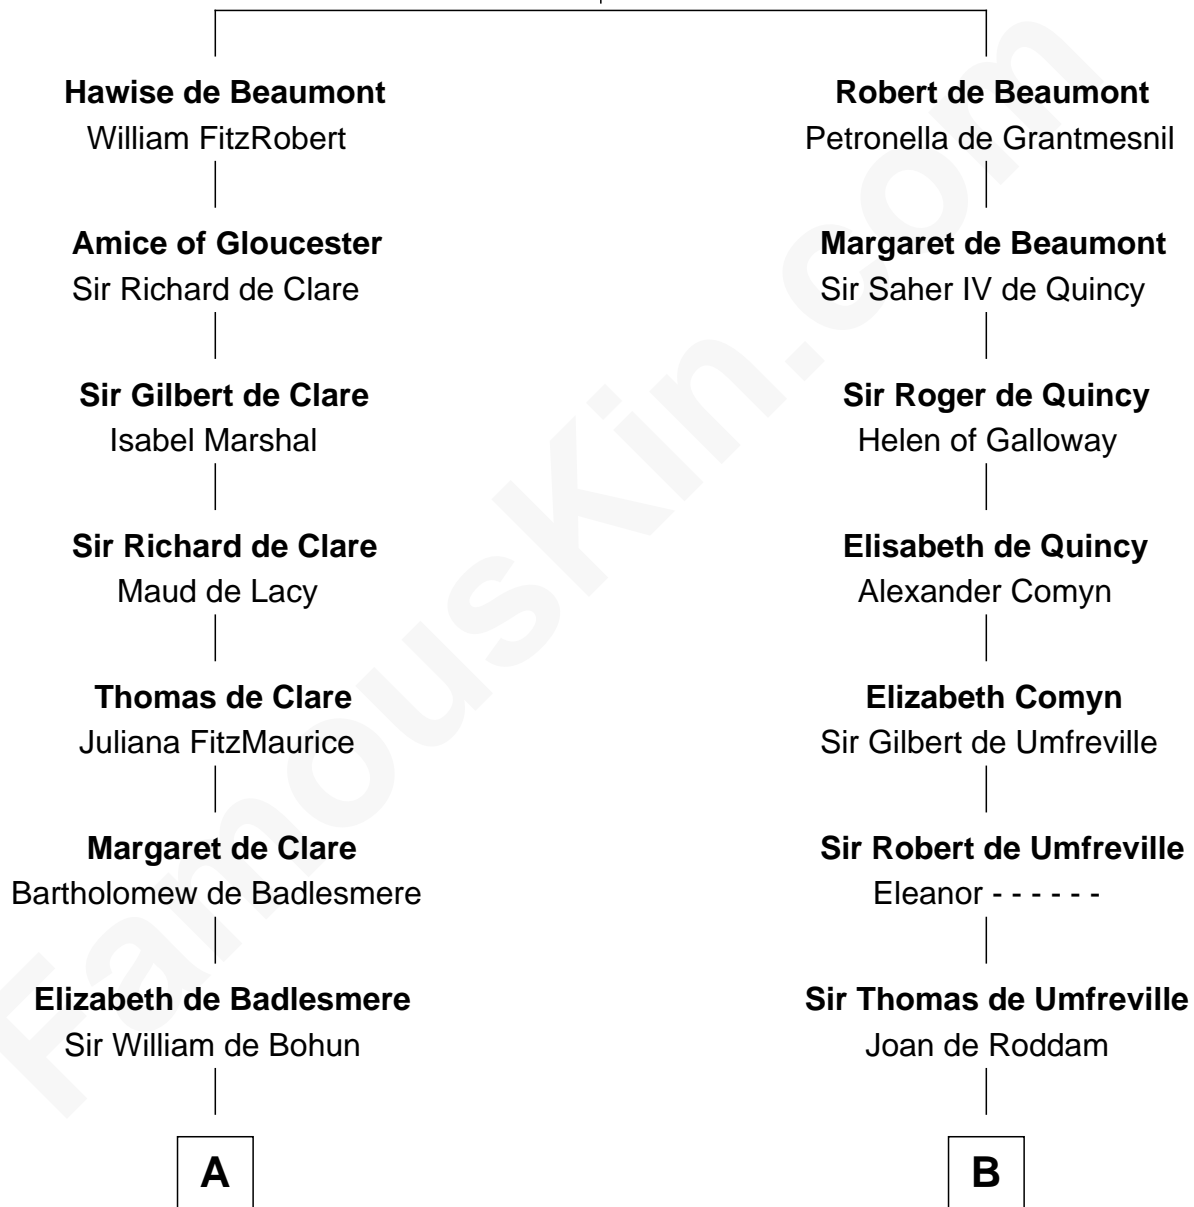

Robert de Beaumont

Amicia de Gael