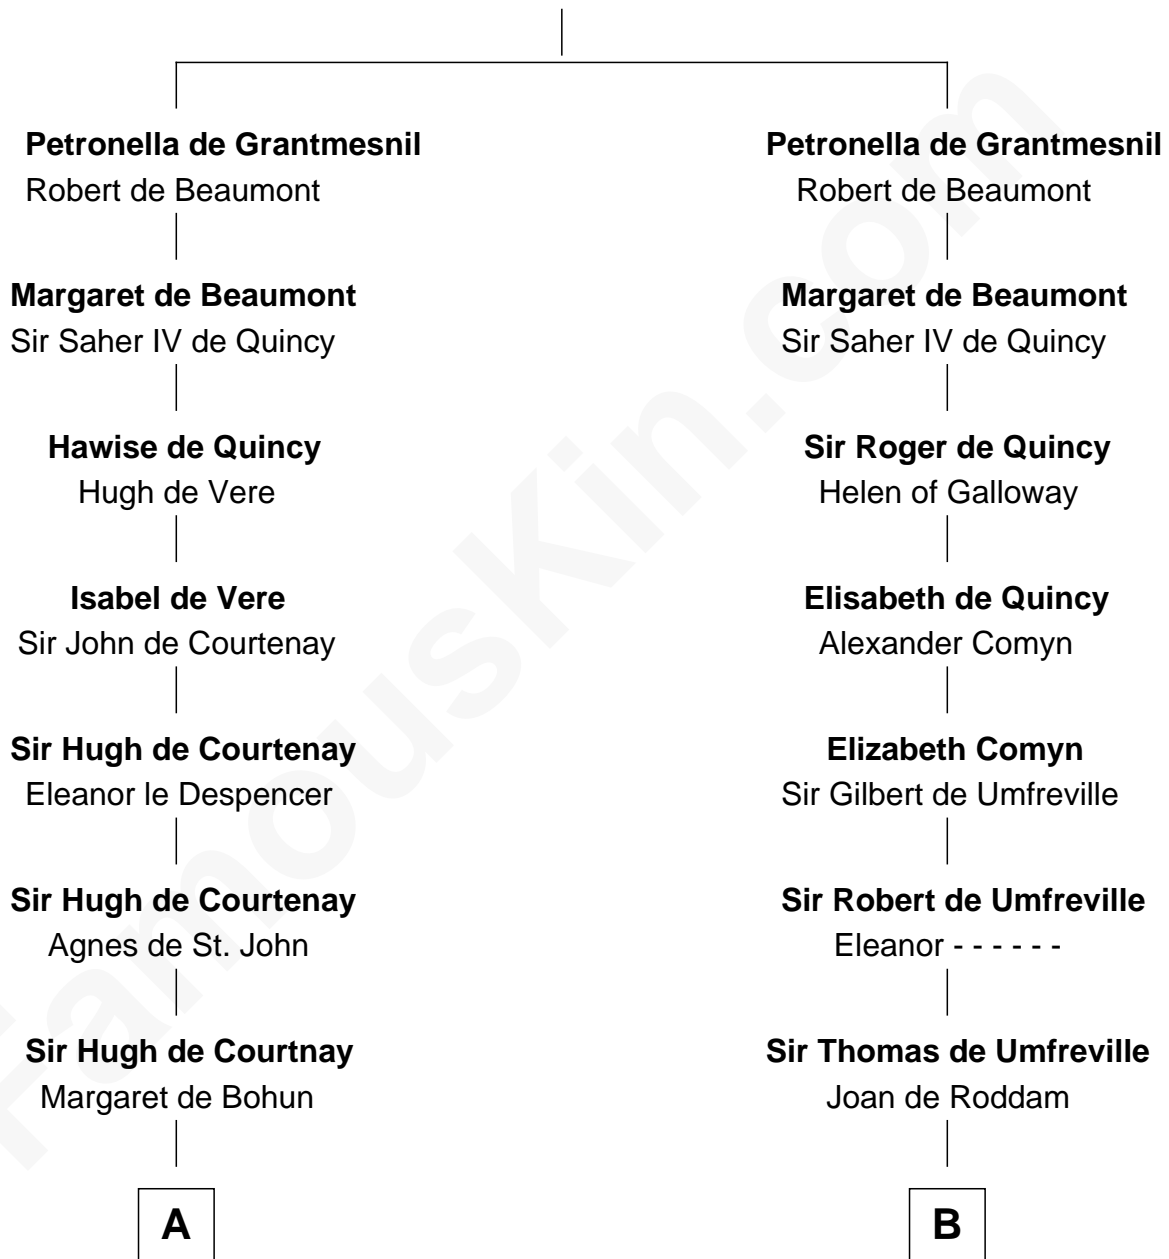

# FamousKin.com Relationship Chart of

**General Robert E. Lee**

*Confederate Army - U.S. Civil War*

21st cousin of

**Helen (Herron) Taft**

*First Lady of President William H. Taft*

**Hugh de Grantmesnil**

**C**

**Col. Robert Carter**

Judith Armistead

**John Carter**

Elizabeth Hill

**Charles Carter**

Anne Butler Moore

**Anne Hill Carter**

Maj. Gen. Henry Lee