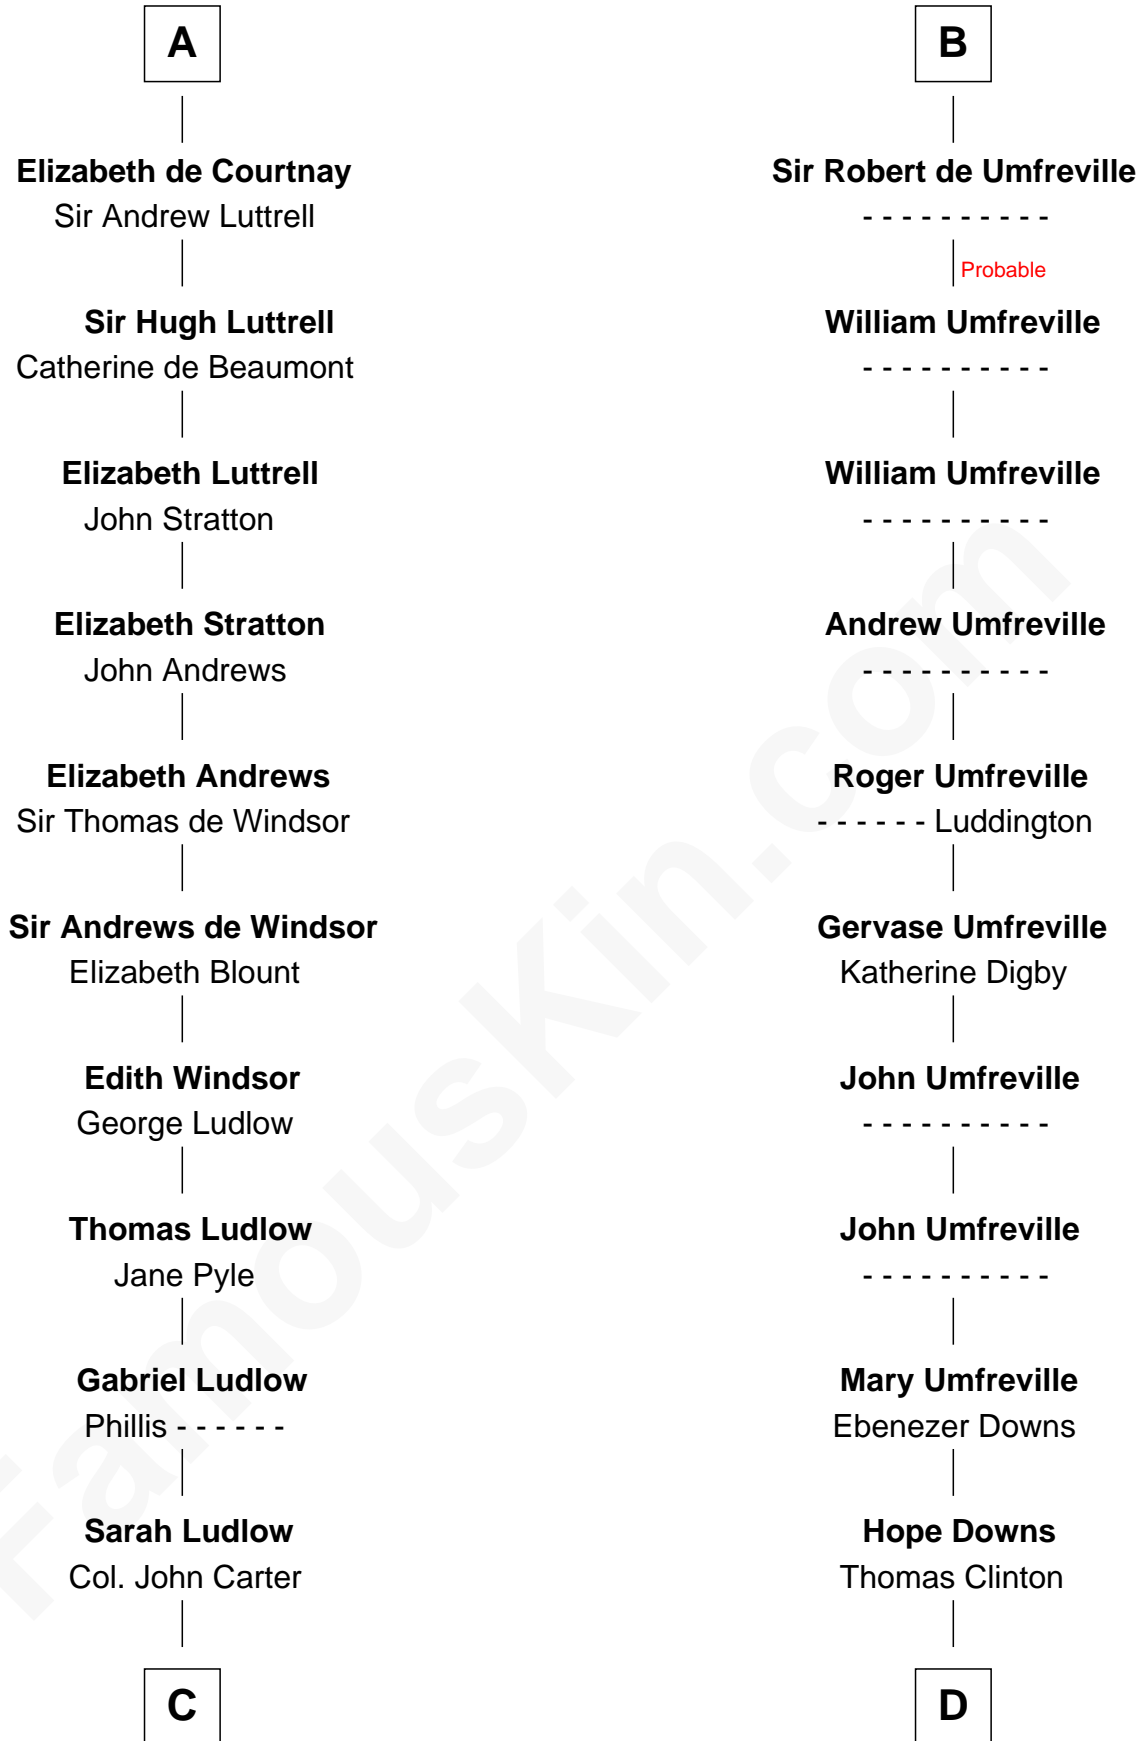

# FamousKin.com Relationship Chart of

**General Robert E. Lee**

*Confederate Army - U.S. Civil War*

21st cousin of

**Helen (Herron) Taft**

*First Lady of President William H. Taft*

**Hugh de Grantmesnil**

**C**

**Col. Robert Carter**

Judith Armistead

**John Carter**

Elizabeth Hill

**Charles Carter**

Anne Butler Moore

**Anne Hill Carter**

Maj. Gen. Henry Lee