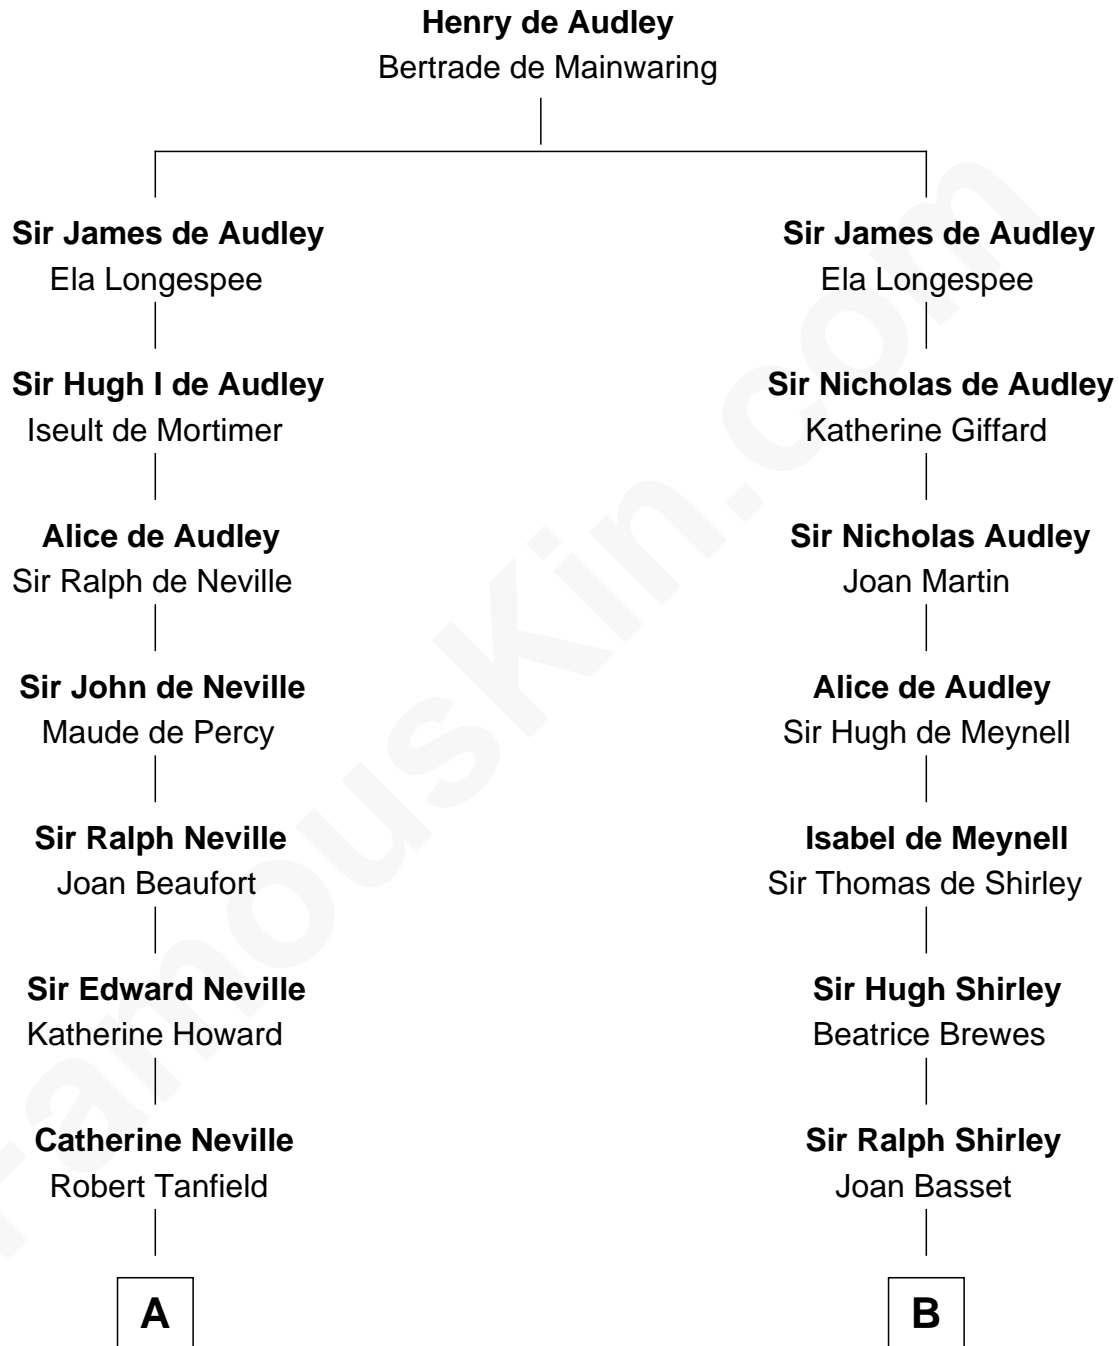

FamousKin.com Relationship Chart of

General Robert E. Lee

Confederate Army - U.S. Civil War

18th cousin 3 times removed of

Helen (Herron) Taft

First Lady of President William H. Taft

C

Maj. Gen. Henry Lee

Anne Hill Carter

General Robert E. Lee

Confederate Army - U.S. Civil War

D

Joanna Wilcockson

David Welles

Charity Welles

Rev. Isaac Clinton

Maria Clinton

Ela Collins

Harriet Anne Collins

John Williamson Herron

Helen (Herron) Taft

First Lady of William H. Taft

FamousKin.com