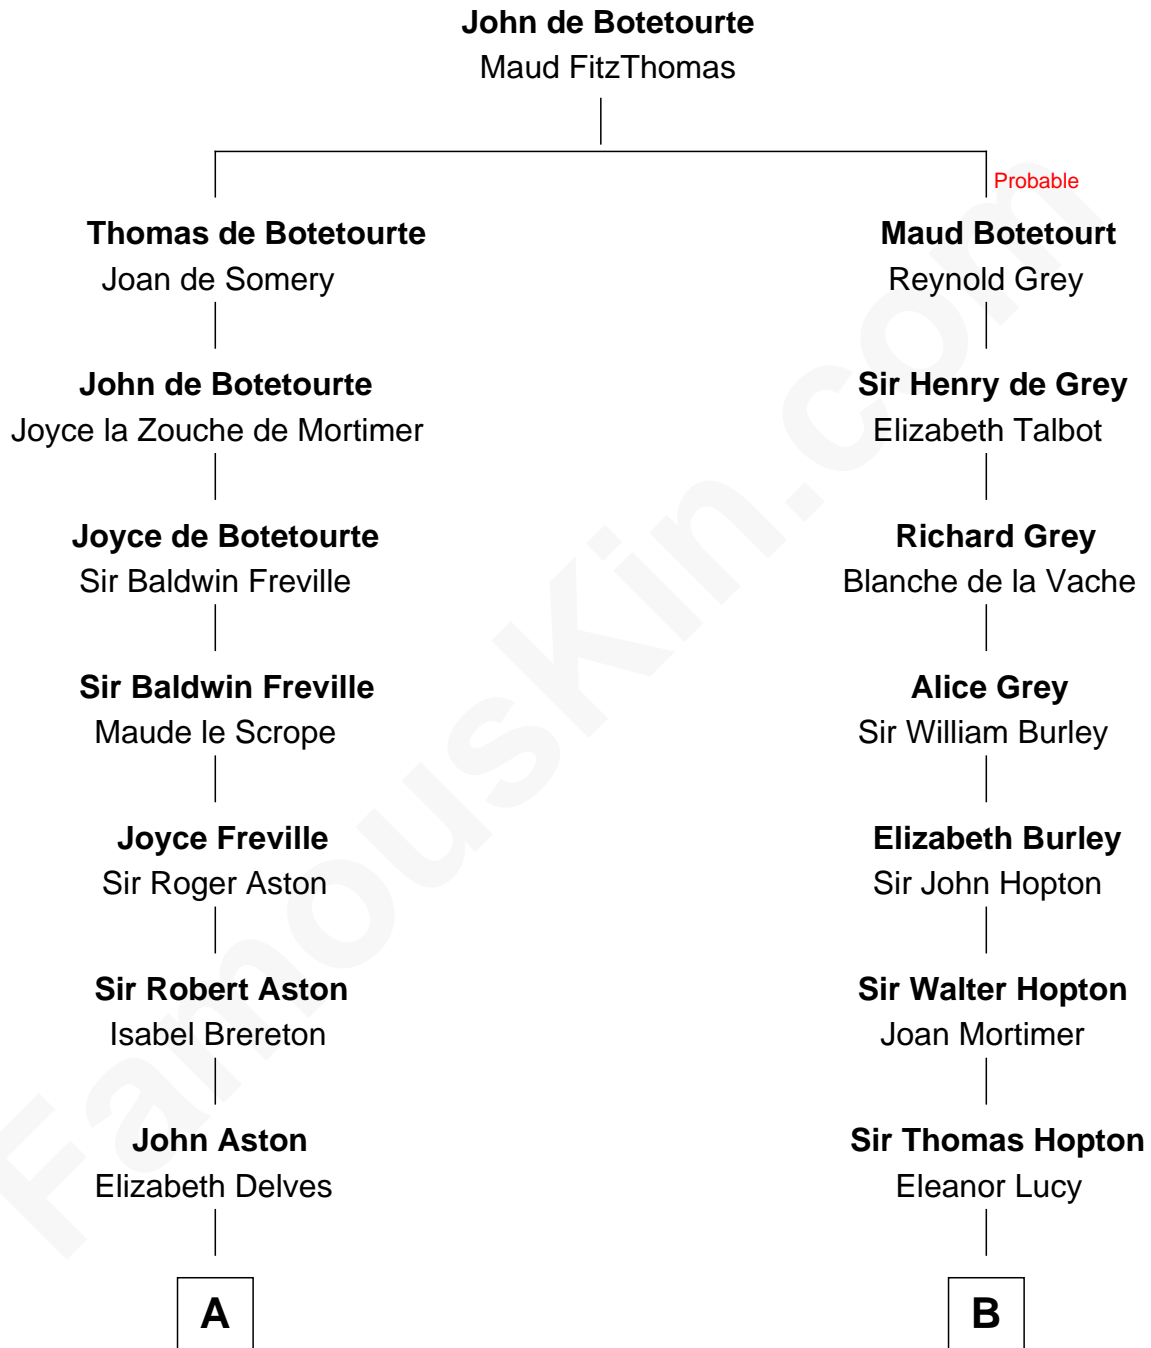

FamousKin.com Relationship Chart of

General Robert E. Lee

Confederate Army - U.S. Civil War

19th cousin 2 times removed of

Grover Cleveland

22nd and 24th U.S. President

C

Col. Henry Lee

Lucy Grymes

Maj. Gen. Henry Lee

Anne Hill Carter

General Robert E. Lee

Confederate Army - U.S. Civil War

D

James Hyde

Sarah Marshall