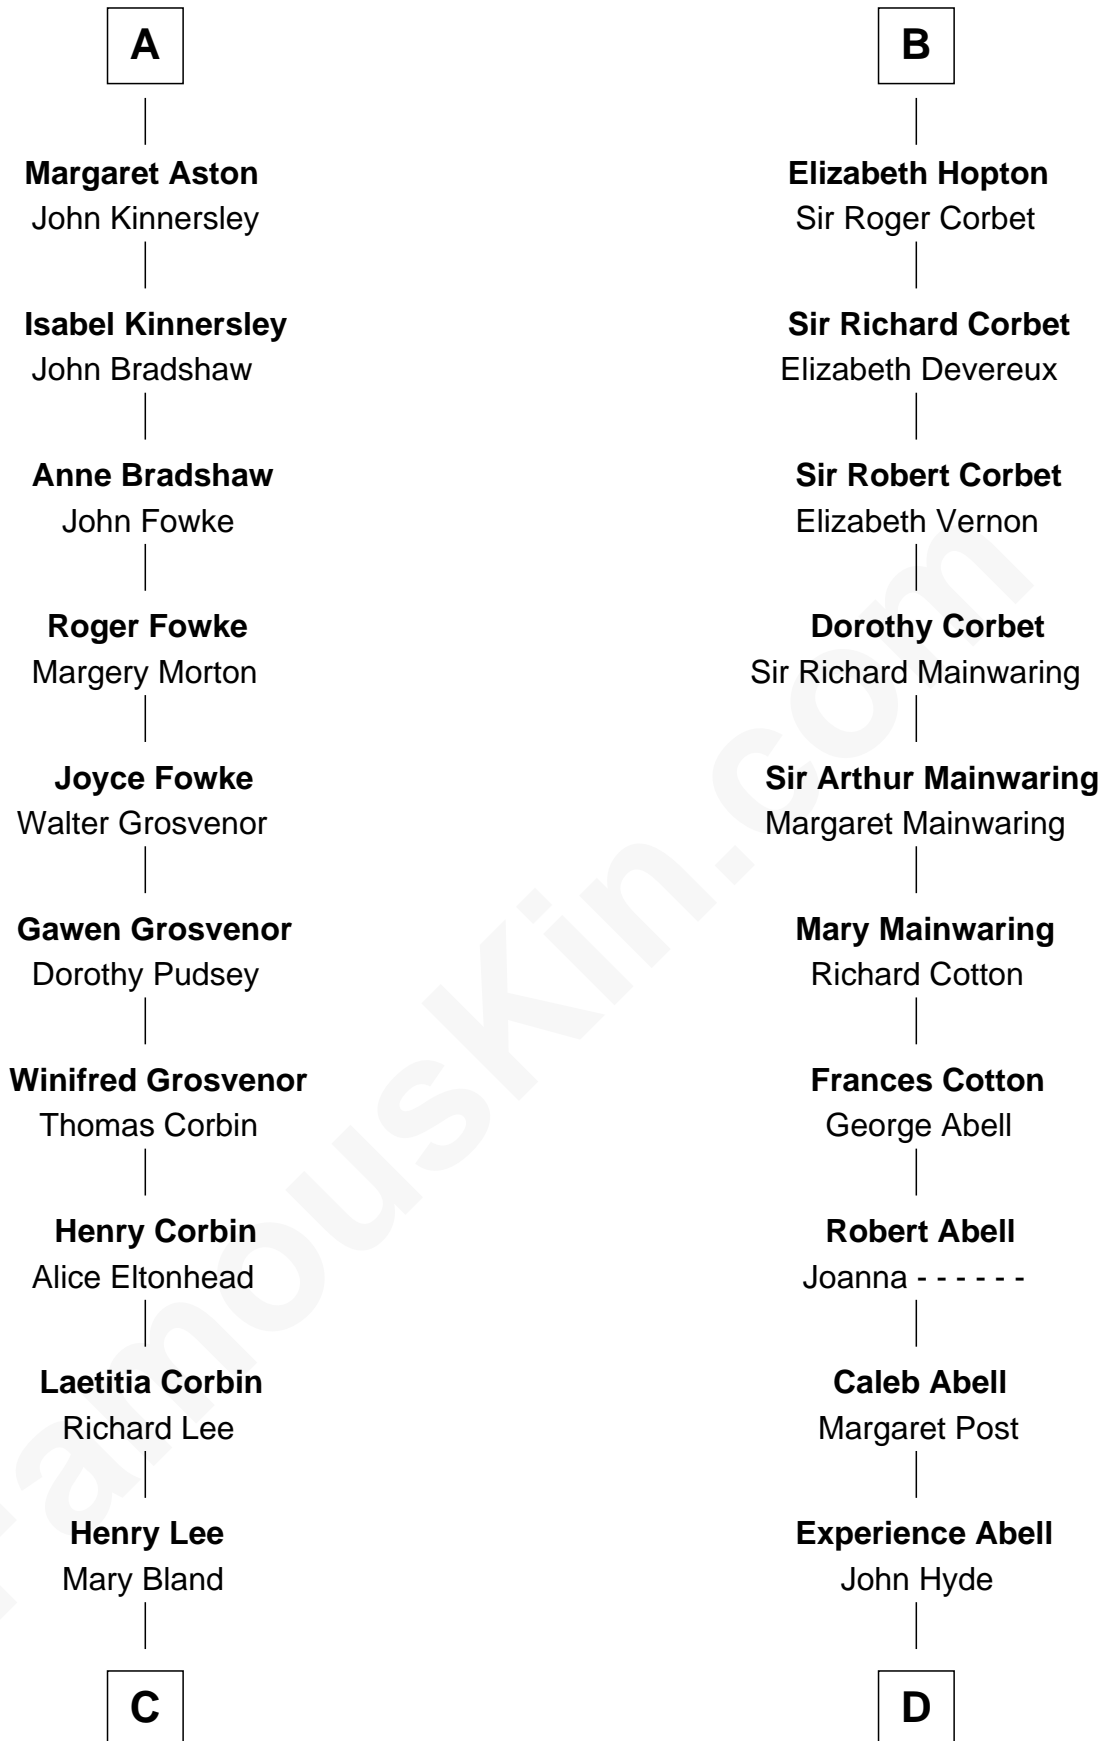

FamousKin.com Relationship Chart of

General Robert E. Lee

Confederate Army - U.S. Civil War

19th cousin 2 times removed of

Grover Cleveland

22nd and 24th U.S. President

C

Col. Henry Lee

Lucy Grymes

Maj. Gen. Henry Lee

Anne Hill Carter

General Robert E. Lee

Confederate Army - U.S. Civil War

D

James Hyde

Sarah Marshall