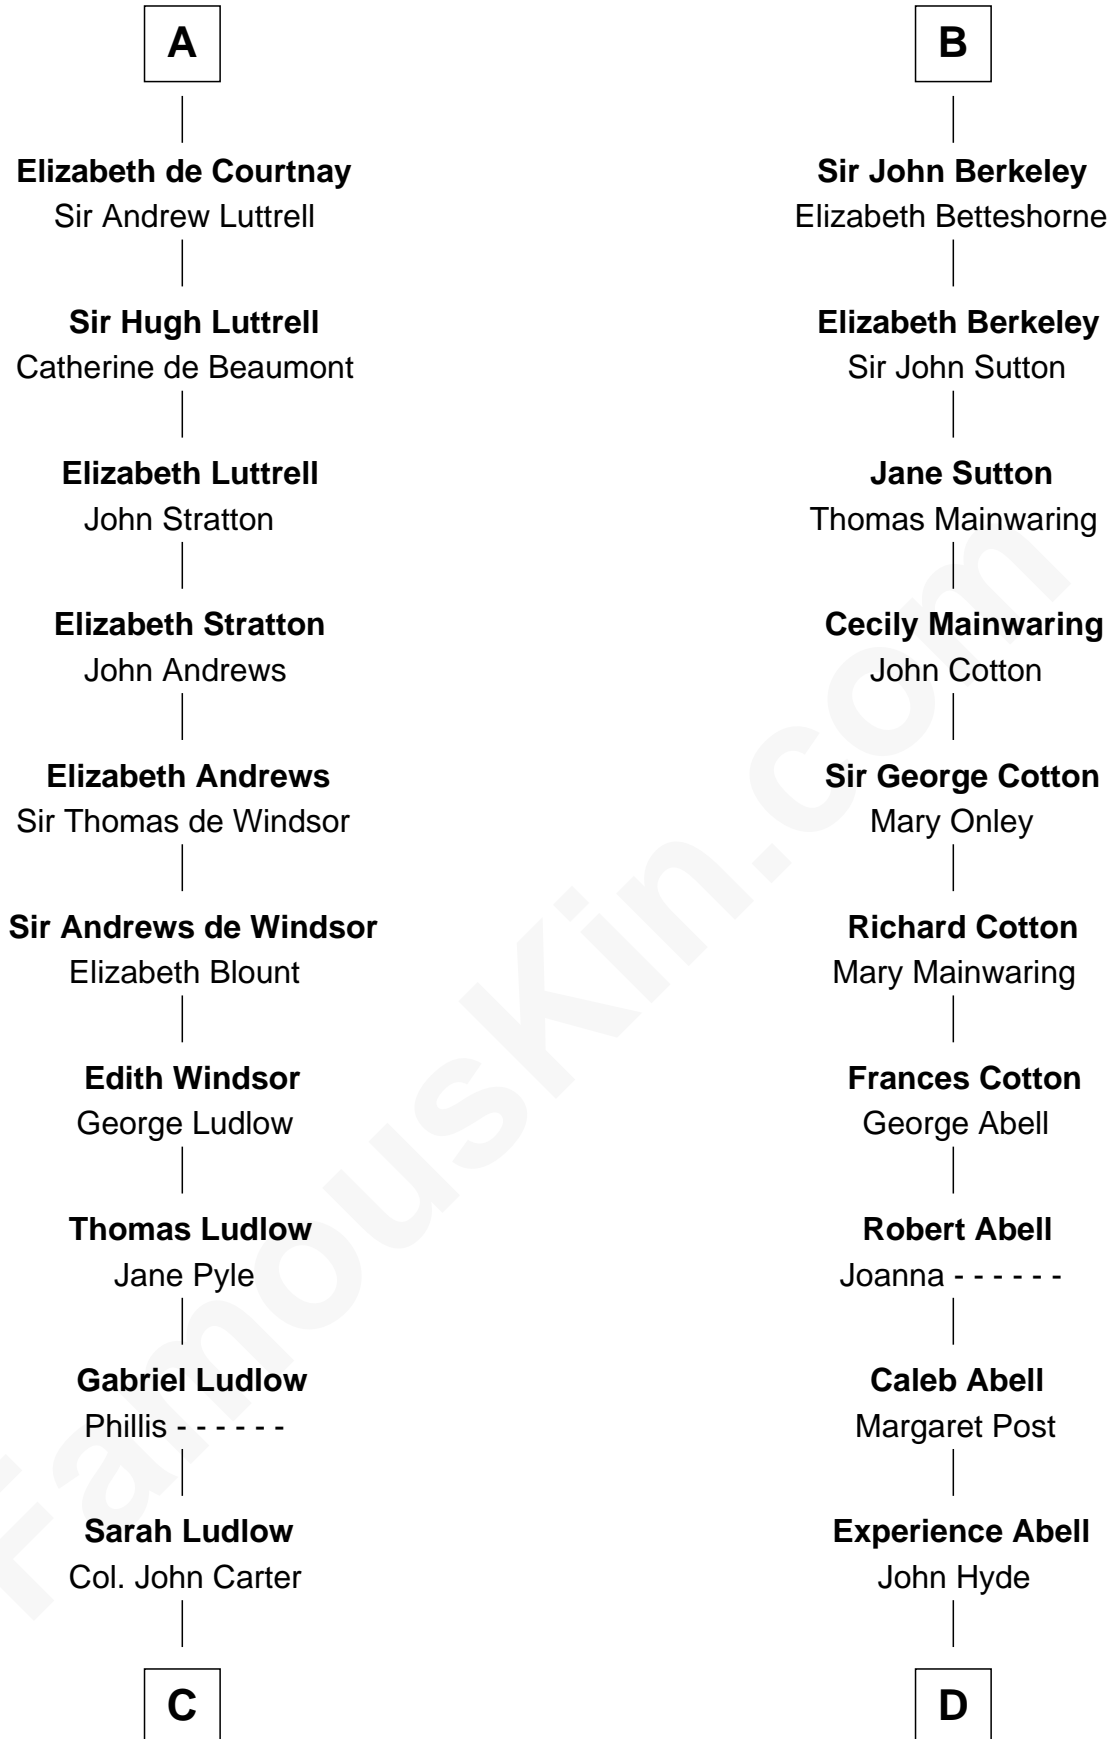

FamousKin.com Relationship Chart of

General Robert E. Lee

Confederate Army - U.S. Civil War

21st cousin of

Grover Cleveland

22nd and 24th U.S. President

Saher I de Quincy

Maud de St. Liz

C

Col. Robert Carter

Judith Armistead

John Carter

Elizabeth Hill

Charles Carter

Anne Butler Moore

Anne Hill Carter