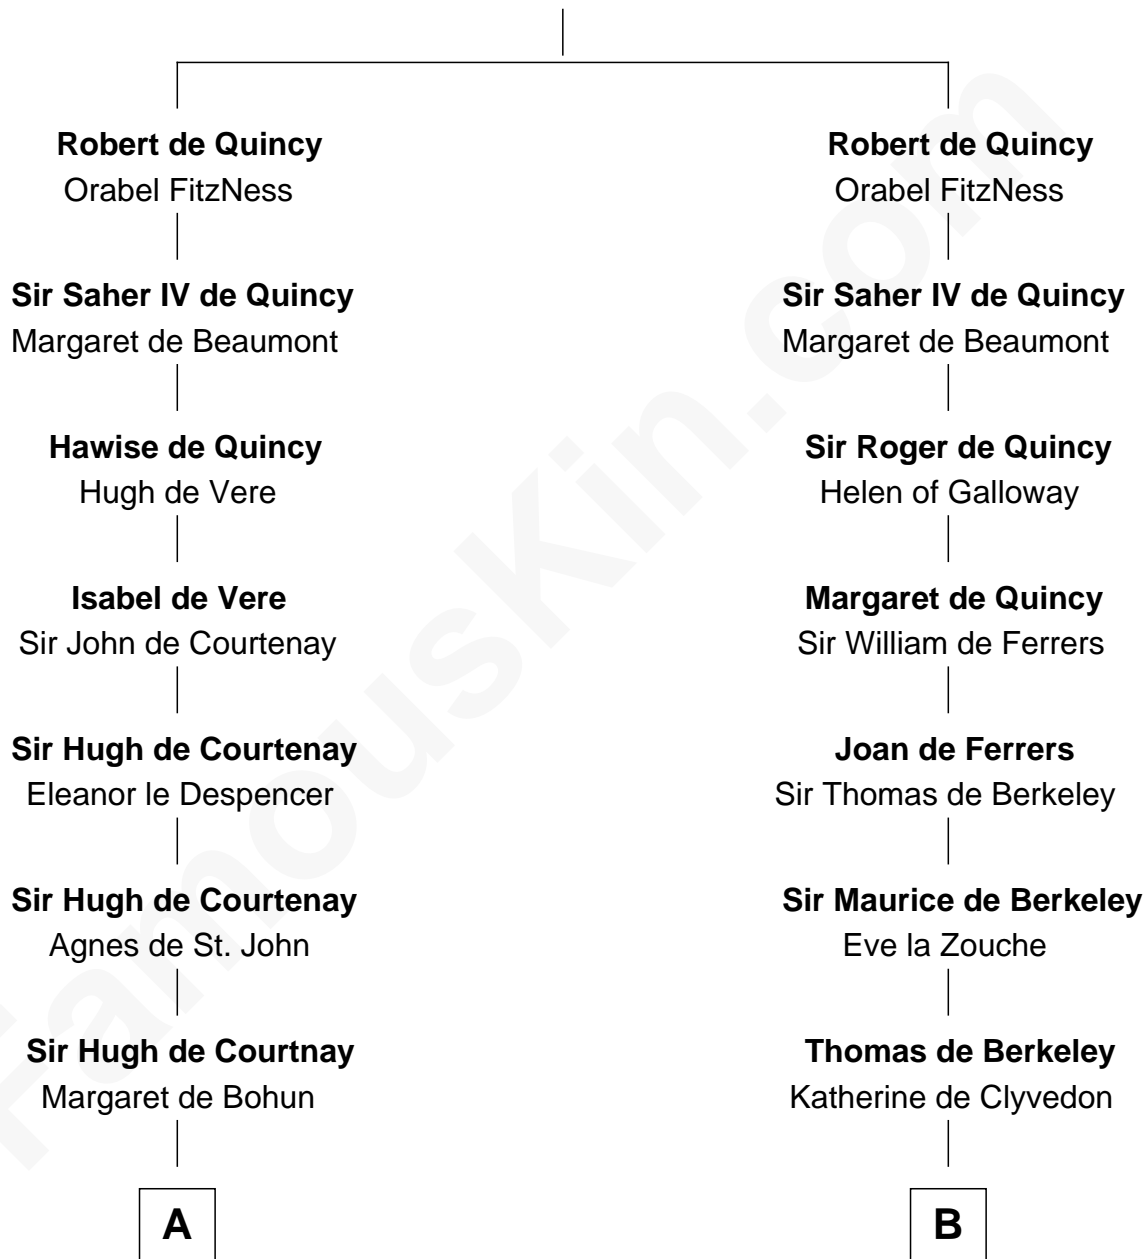

FamousKin.com Relationship Chart of

General Robert E. Lee

Confederate Army - U.S. Civil War

21st cousin of

Grover Cleveland

22nd and 24th U.S. President

Saher I de Quincy

Maud de St. Liz

C

Col. Robert Carter

Judith Armistead

John Carter

Elizabeth Hill

Charles Carter

Anne Butler Moore

Anne Hill Carter