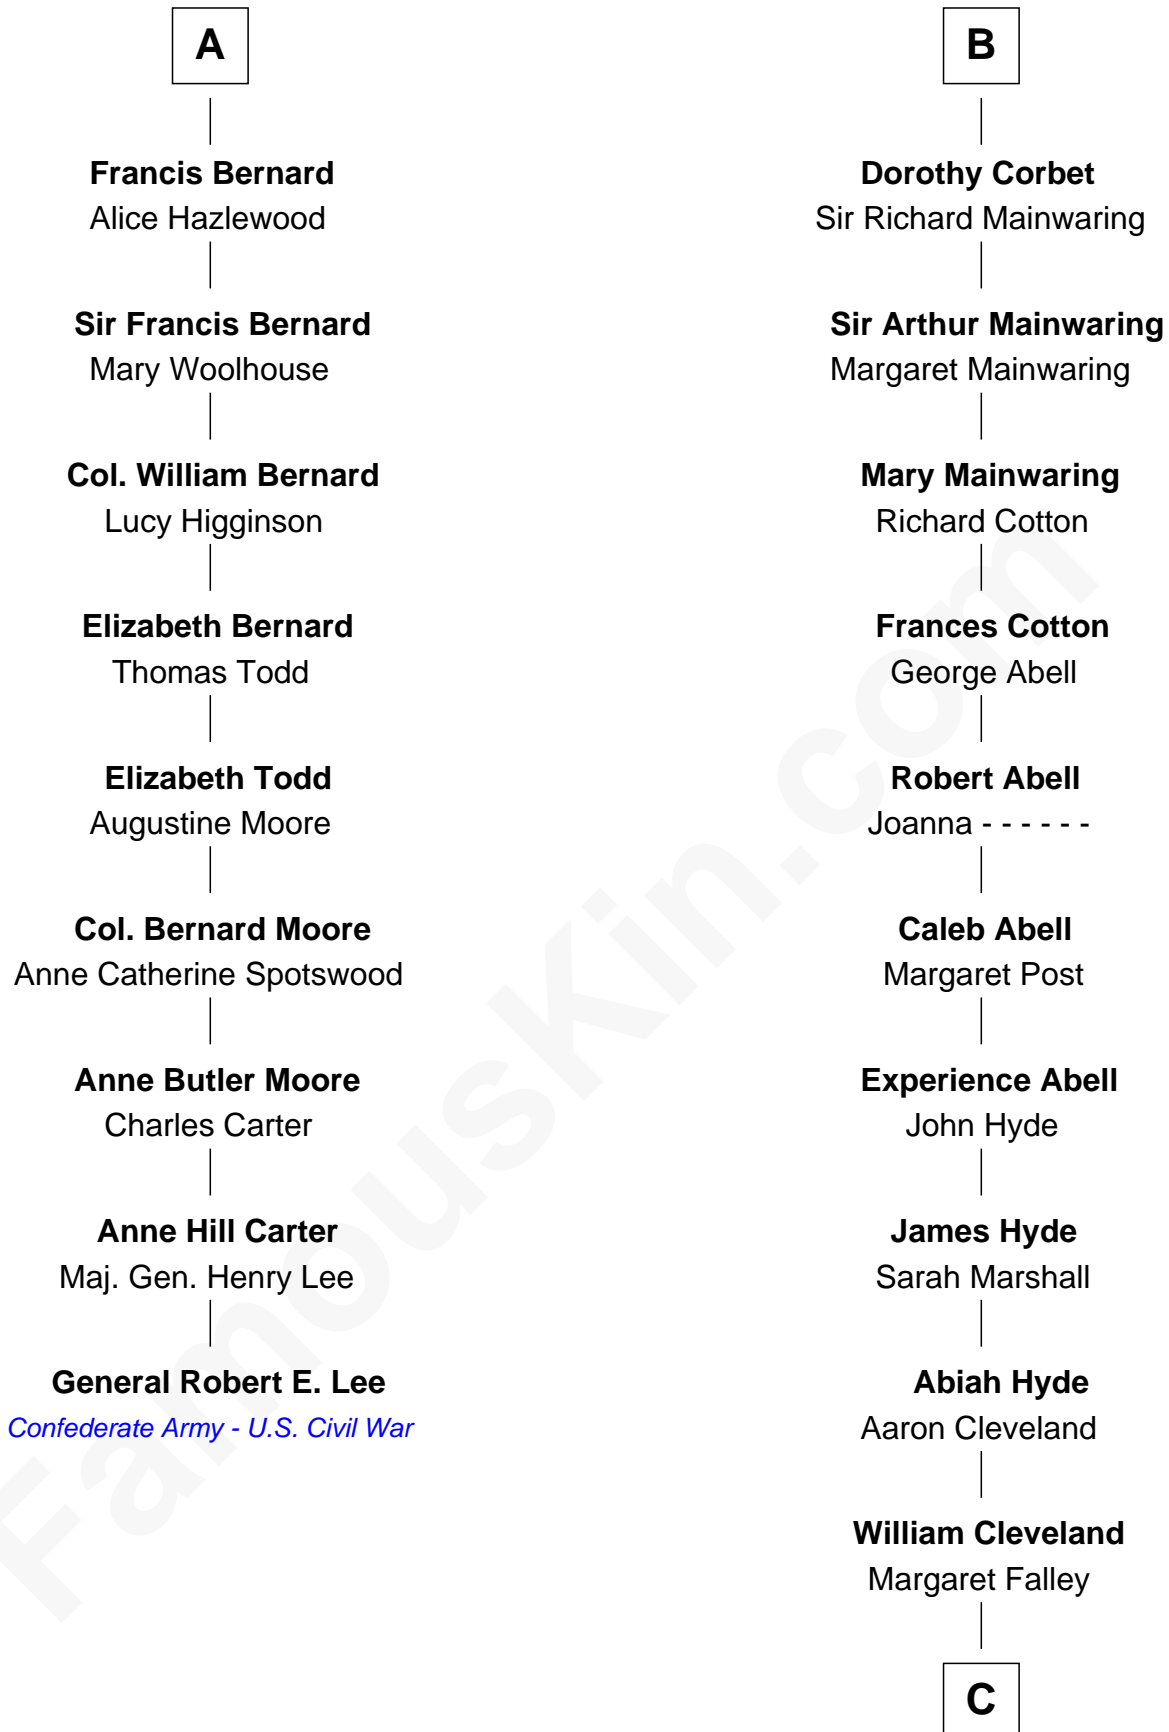

FamousKin.com

Relationship Chart of

General Robert E. Lee

Confederate Army - U.S. Civil War

15th cousin 3 times removed of

Grover Cleveland

22nd and 24th U.S. President

C

Rev. Richard Falley Cleveland

Ann Neal

Grover Cleveland

22nd and 24th U.S. President

FamousKin.com