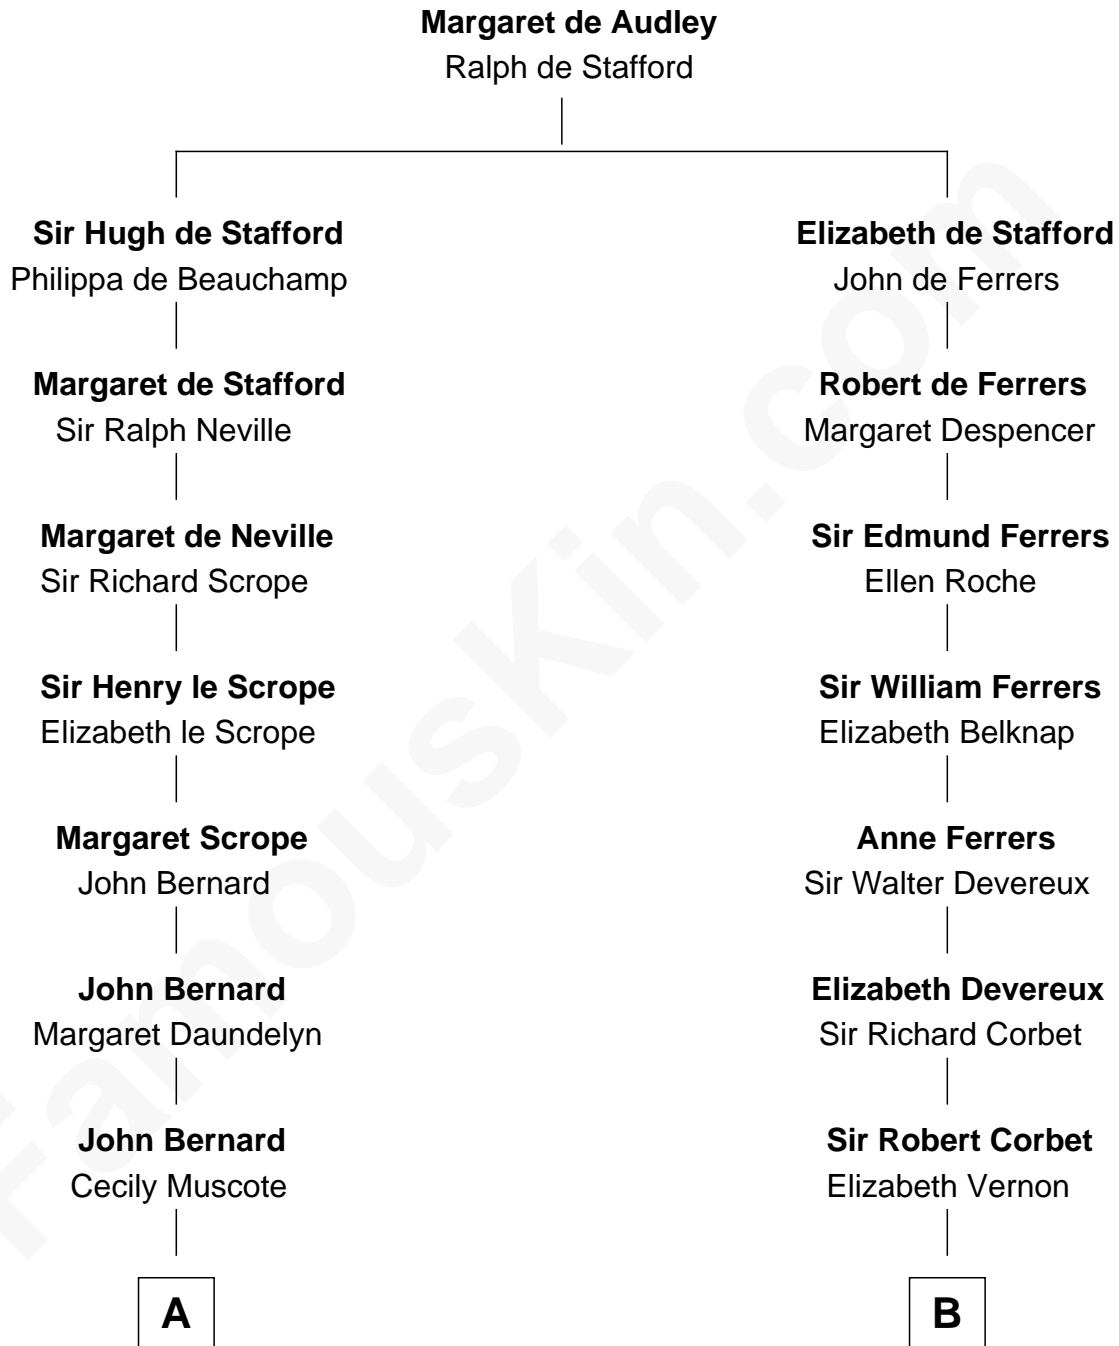

FamousKin.com

Relationship Chart of

General Robert E. Lee

Confederate Army - U.S. Civil War

15th cousin 3 times removed of

Grover Cleveland

22nd and 24th U.S. President

C

Rev. Richard Falley Cleveland

Ann Neal

Grover Cleveland

22nd and 24th U.S. President

FamousKin.com