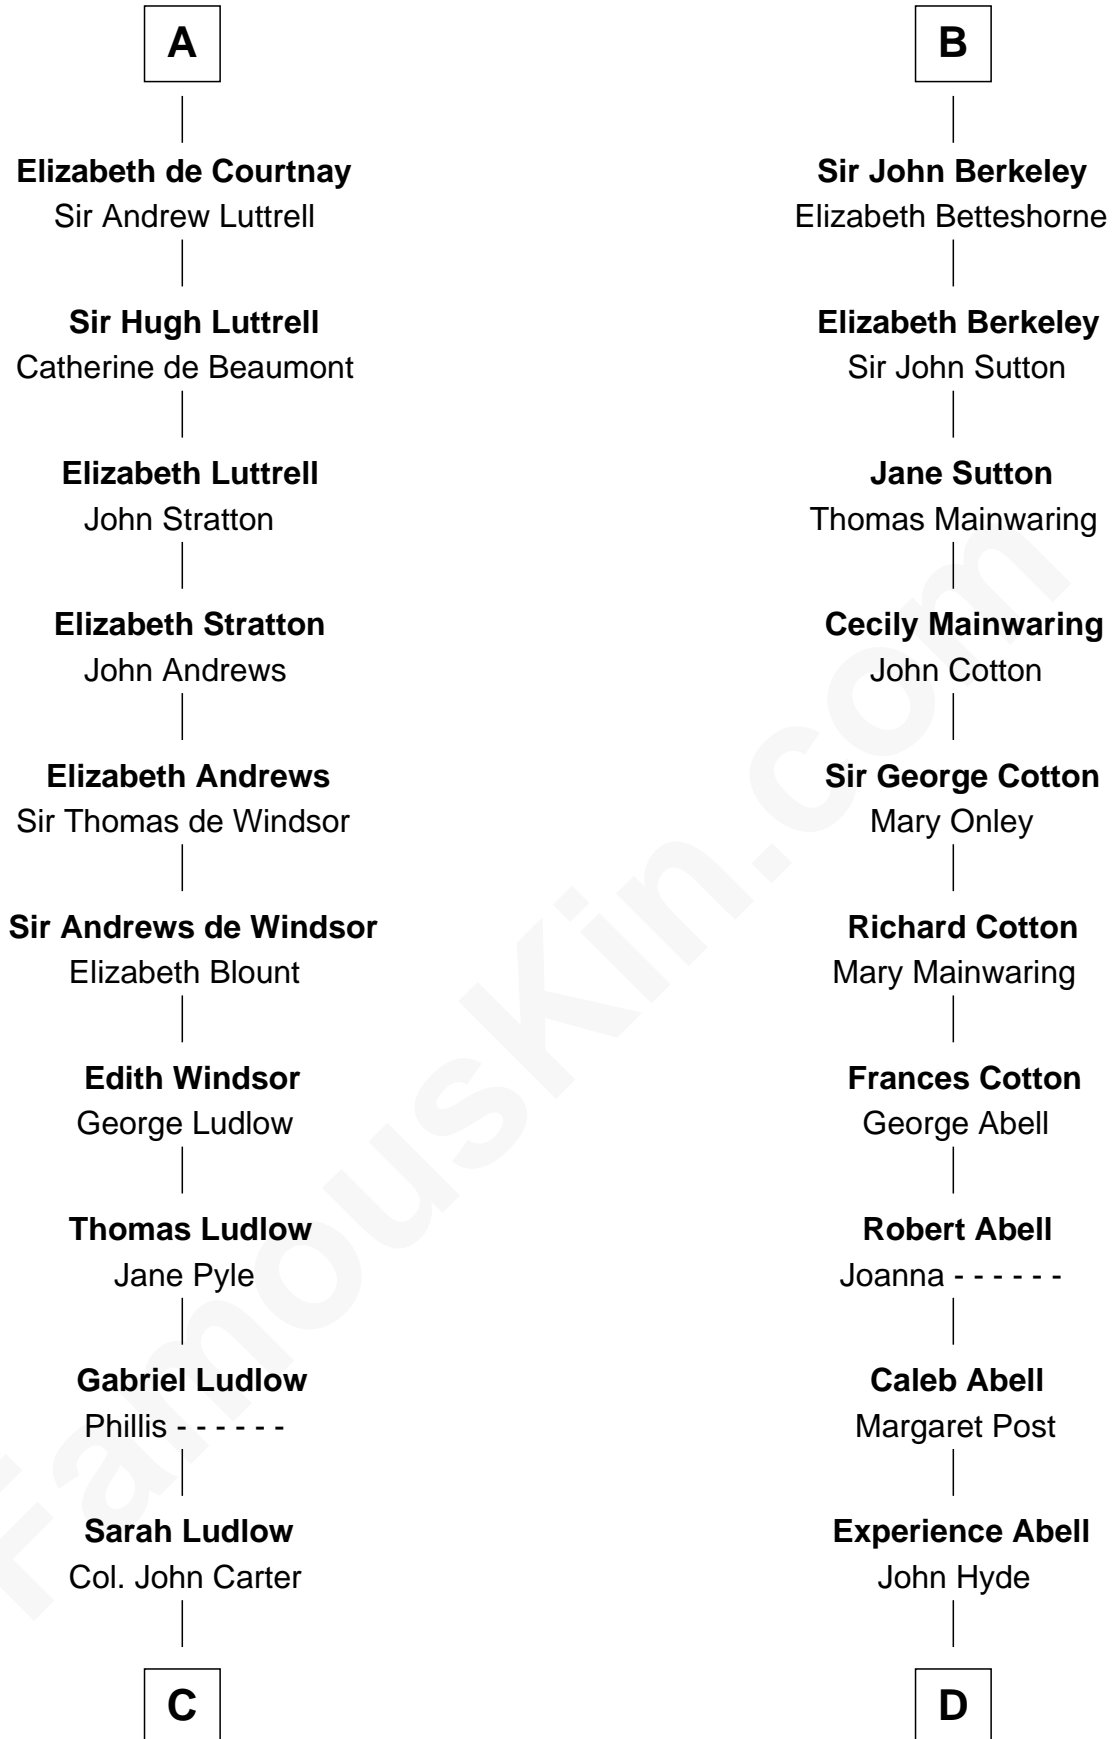

FamousKin.com Relationship Chart of

General Robert E. Lee

Confederate Army - U.S. Civil War

21st cousin of

Grover Cleveland

22nd and 24th U.S. President

Hugh de Grantmesnil

C

Col. Robert Carter

Judith Armistead

John Carter

Elizabeth Hill

Charles Carter

Anne Butler Moore

Anne Hill Carter

Maj. Gen. Henry Lee