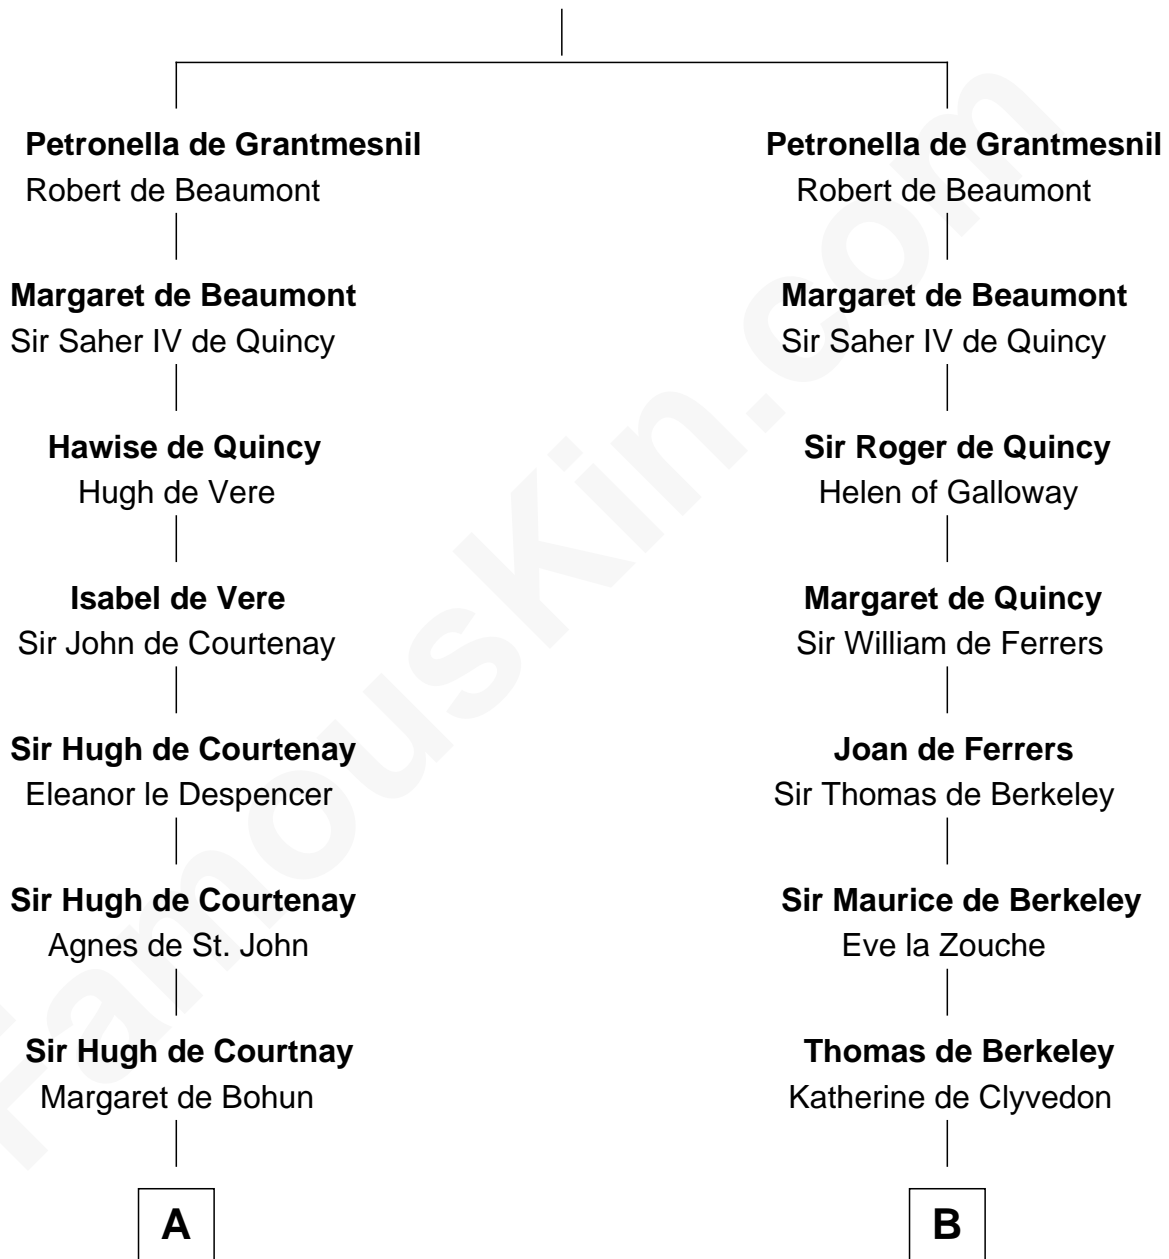

FamousKin.com Relationship Chart of

General Robert E. Lee

Confederate Army - U.S. Civil War

21st cousin of

Grover Cleveland

22nd and 24th U.S. President

Hugh de Grantmesnil

C

Col. Robert Carter

Judith Armistead

John Carter

Elizabeth Hill

Charles Carter

Anne Butler Moore

Anne Hill Carter

Maj. Gen. Henry Lee