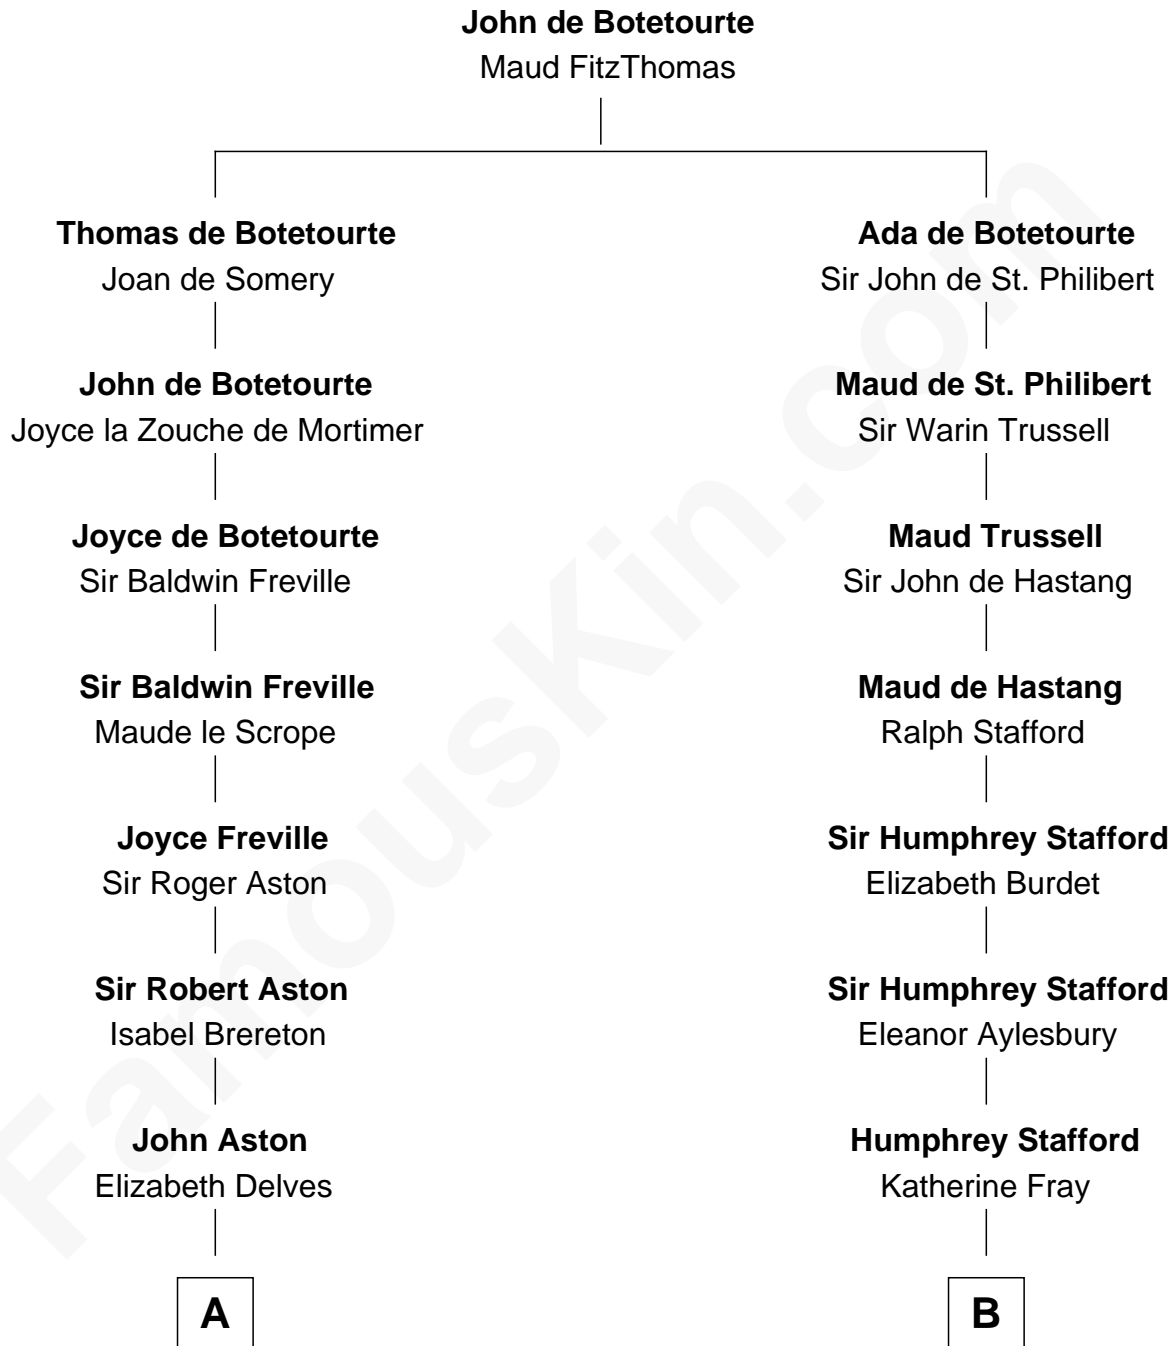

FamousKin.com Relationship Chart of

General Robert E. Lee

Confederate Army - U.S. Civil War

19th cousin 2 times removed of

Warren G. Harding

29th U.S. President

C

Col. Henry Lee

Lucy Grymes

Maj. Gen. Henry Lee

Anne Hill Carter

General Robert E. Lee

Confederate Army - U.S. Civil War

D

Phoebe Tripp

Amos Harding

George Tryon Harding

Elizabeth Madison

Charles Alexander Harding

Mary Ann Crawford

Dr. George Tryon Harding

Phoebe Elizabeth Dickerson

Warren G. Harding

29th U.S. President