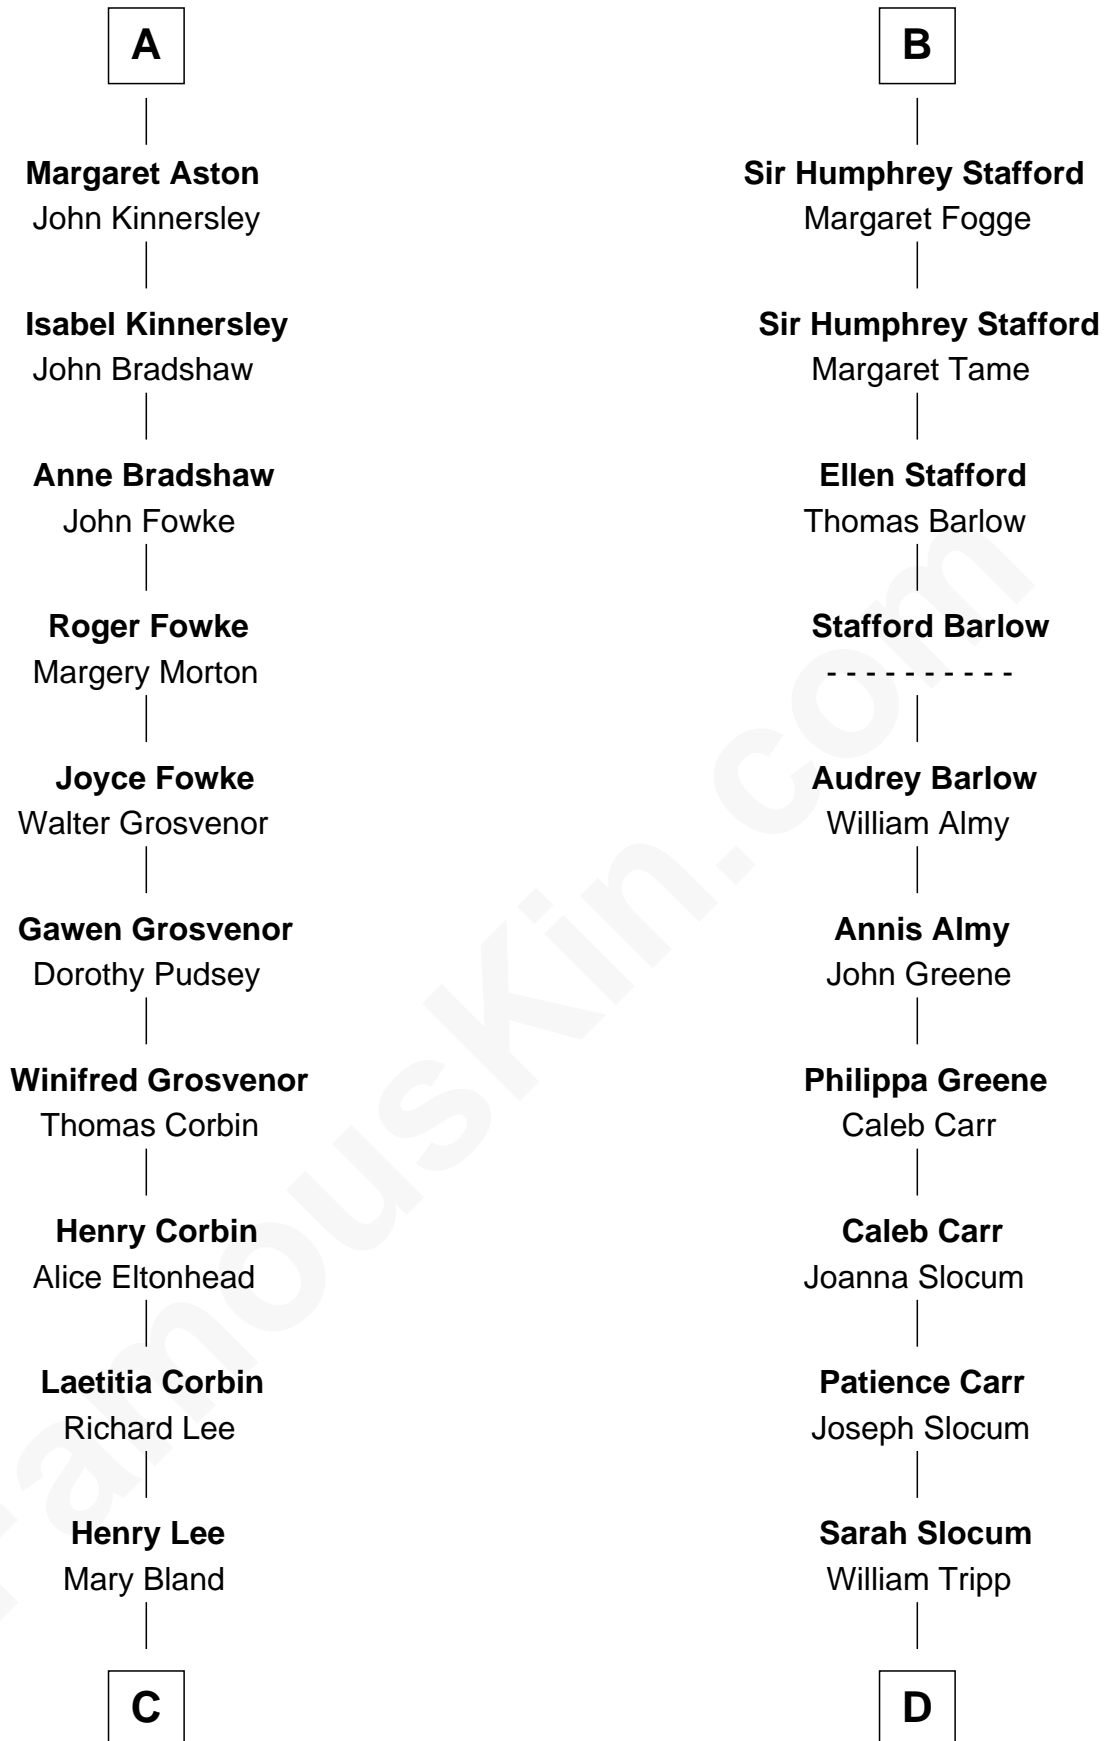

FamousKin.com Relationship Chart of

General Robert E. Lee

Confederate Army - U.S. Civil War

19th cousin 2 times removed of

Warren G. Harding

29th U.S. President

C

Col. Henry Lee

Lucy Grymes

Maj. Gen. Henry Lee

Anne Hill Carter

General Robert E. Lee

Confederate Army - U.S. Civil War

D

Phoebe Tripp

Amos Harding