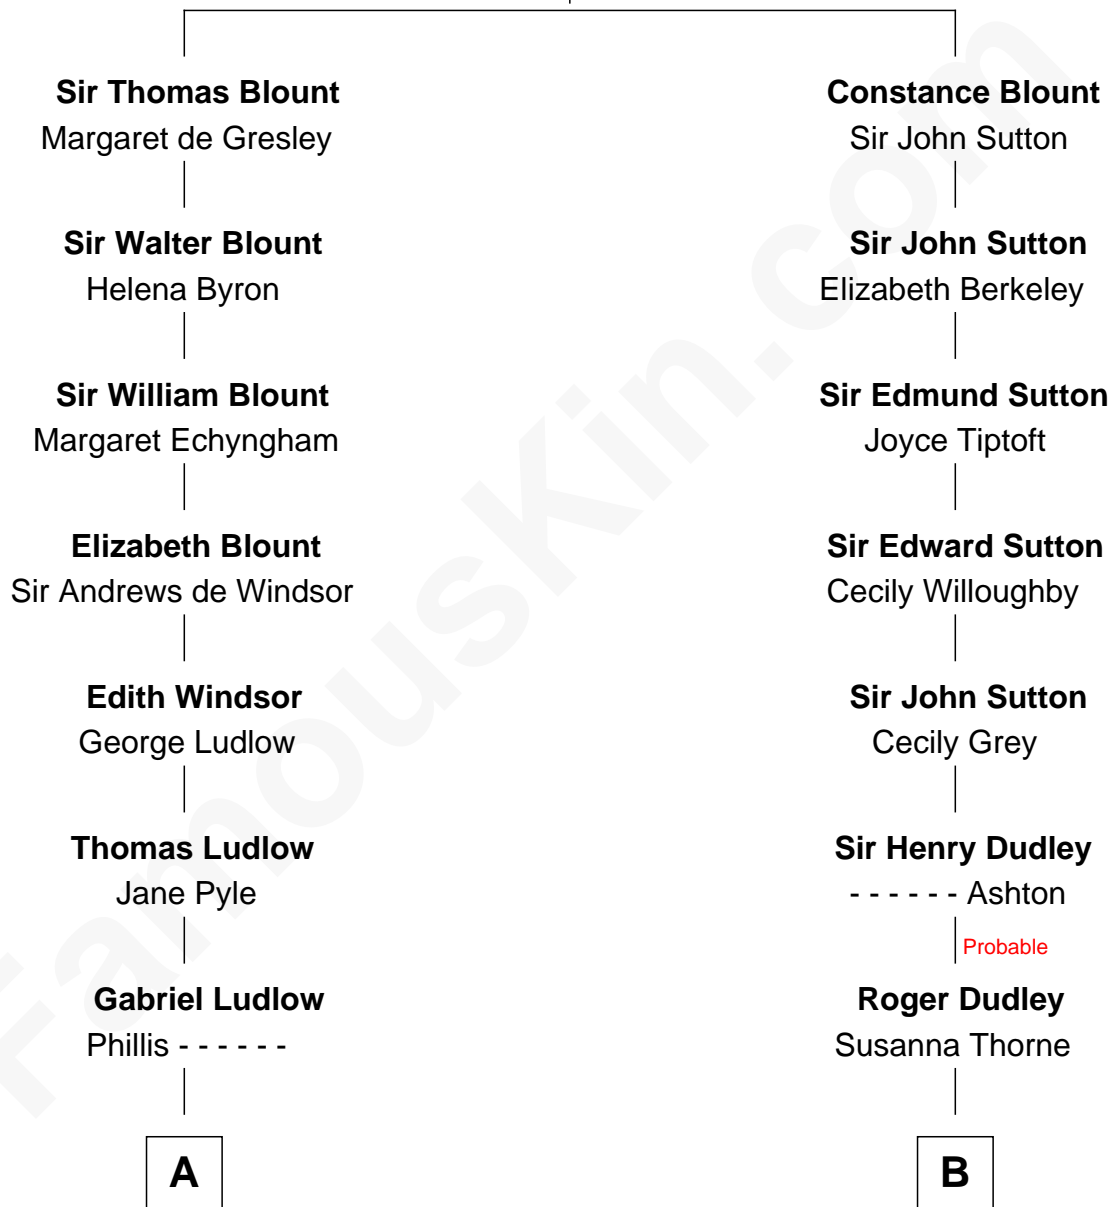

FamousKin.com Relationship Chart of

General Robert E. Lee

Confederate Army - U.S. Civil War

12th cousin 6 times removed of

Herbert Hoover

31st U.S. President

Sir Walter Blount

Sancha de Ayala

C

Hulda Randall Minthorn

Jessie Clark Hoover

Herbert Hoover

31st U.S. President

FamousKin.com