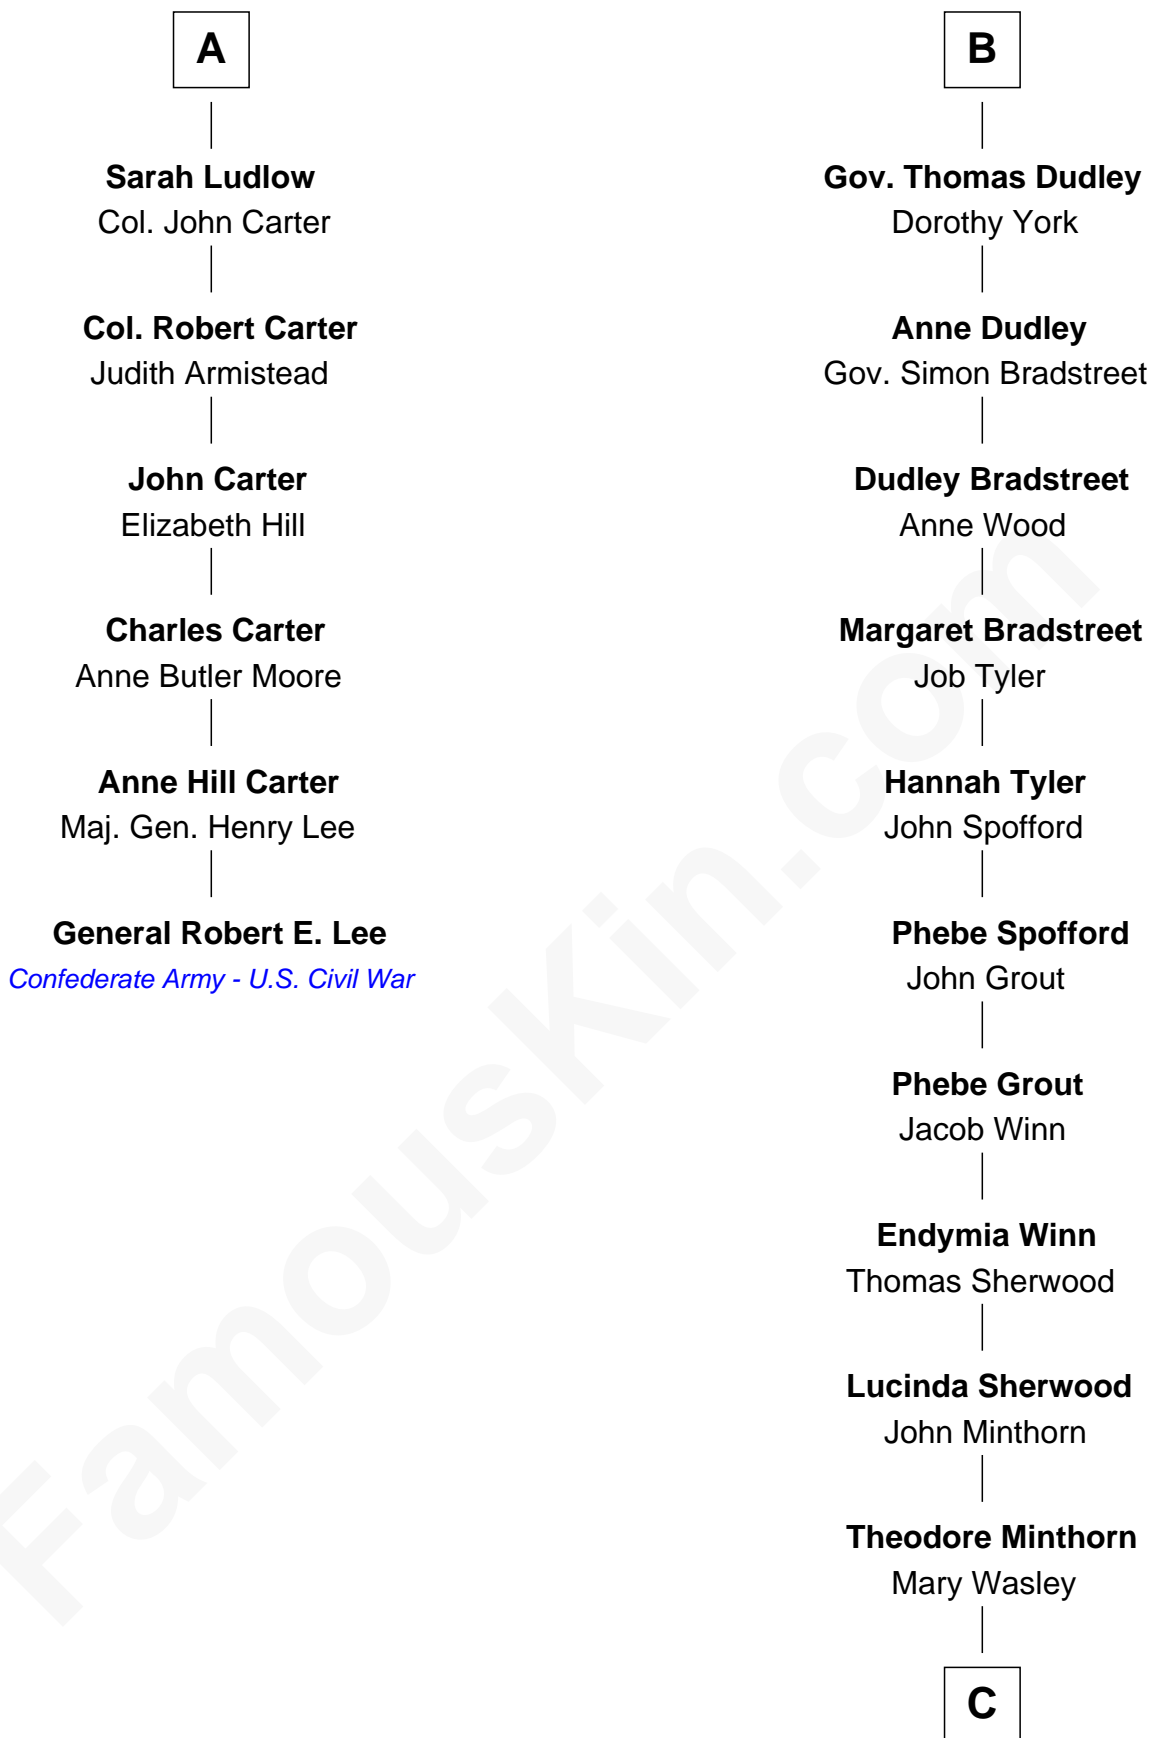

FamousKin.com Relationship Chart of

General Robert E. Lee

Confederate Army - U.S. Civil War

12th cousin 6 times removed of

Herbert Hoover

31st U.S. President

Sir Walter Blount

Sancha de Ayala

C

Hulda Randall Minthorn

Jessie Clark Hoover

Herbert Hoover

31st U.S. President

FamousKin.com