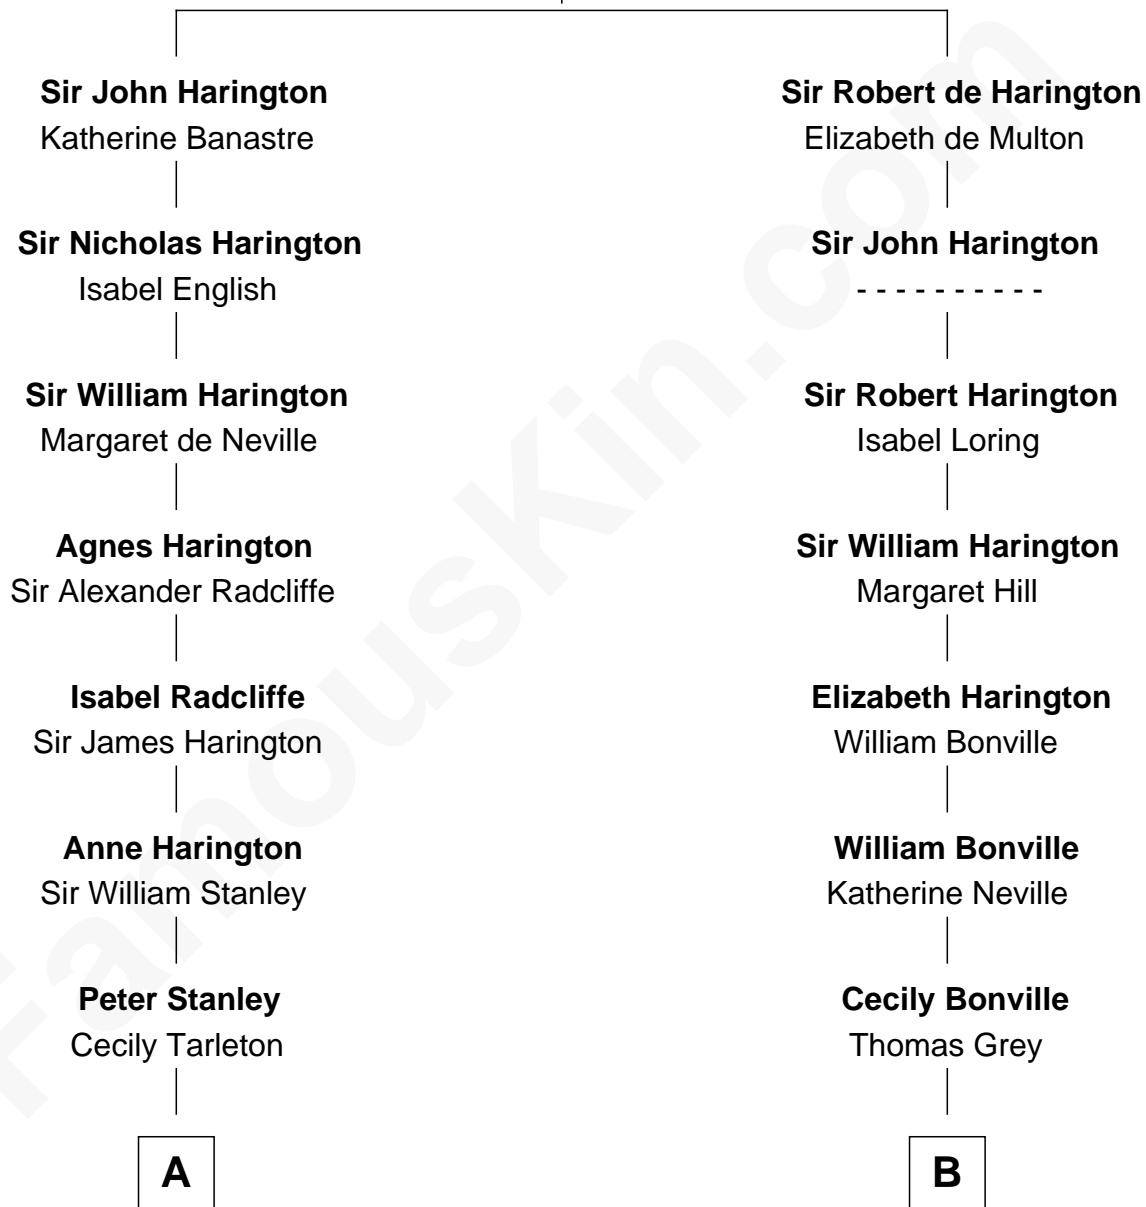

FamousKin.com Relationship Chart of

General Robert E. Lee

Confederate Army - U.S. Civil War

14th cousin 7 times removed of

Herbert Hoover

31st U.S. President

Sir John de Harington

Joan - - - - -