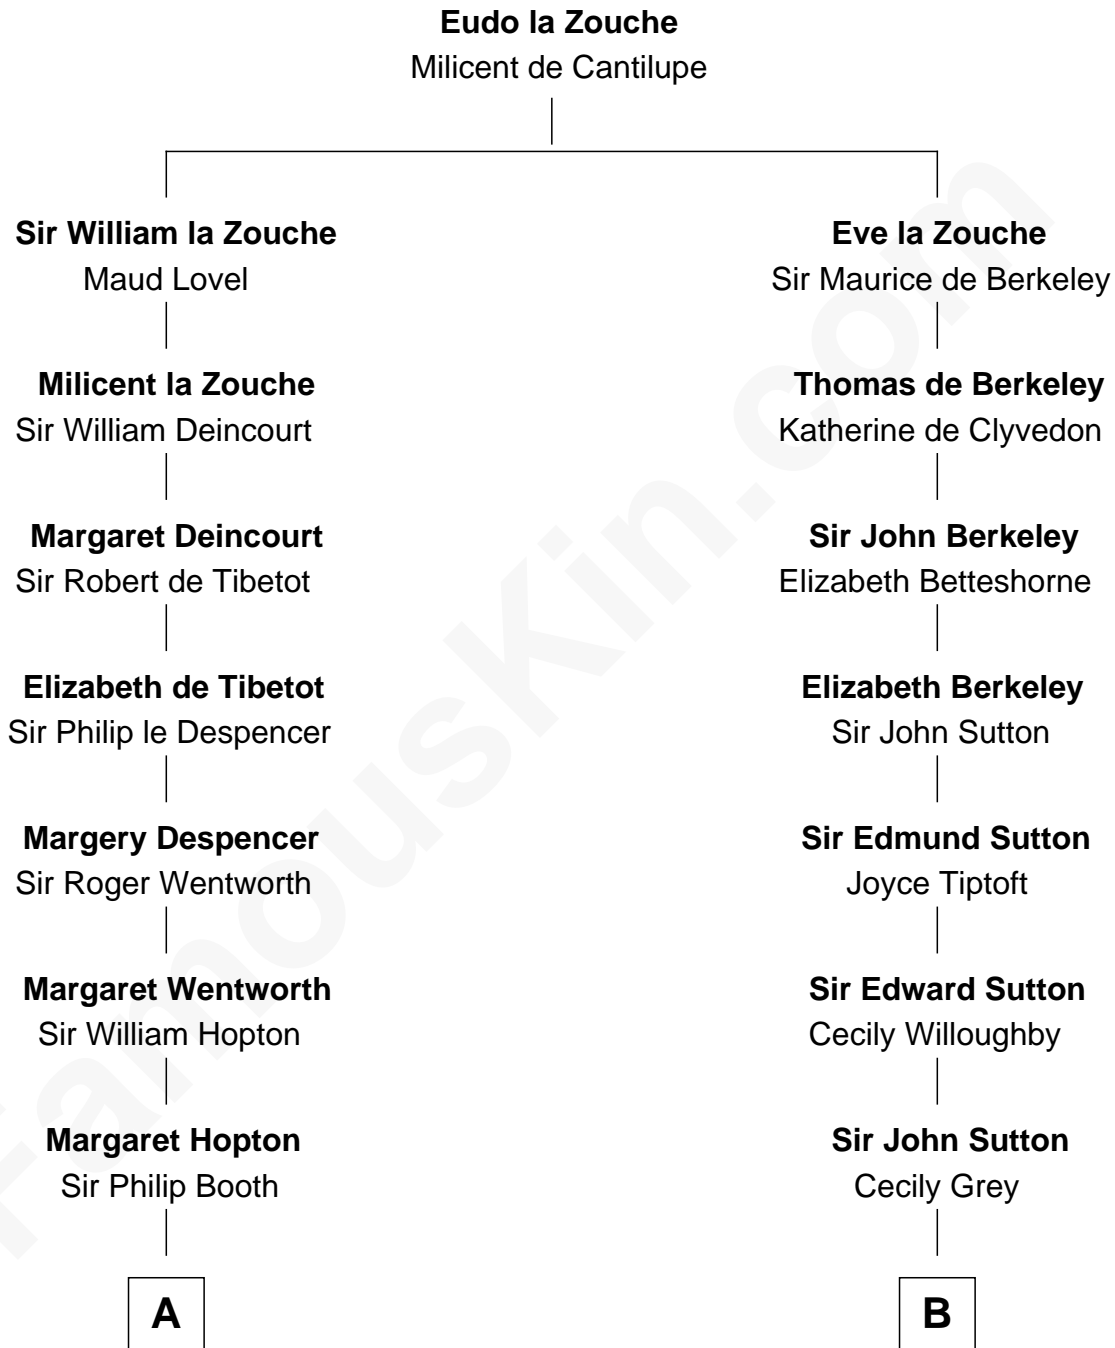

FamousKin.com Relationship Chart of

General Robert E. Lee

Confederate Army - U.S. Civil War

18th cousin 2 times removed of

Herbert Hoover

31st U.S. President

C

Maj. Gen. Henry Lee

Anne Hill Carter

General Robert E. Lee

Confederate Army - U.S. Civil War

D

Lucinda Sherwood

John Minthorn

Theodore Minthorn

Mary Wasley