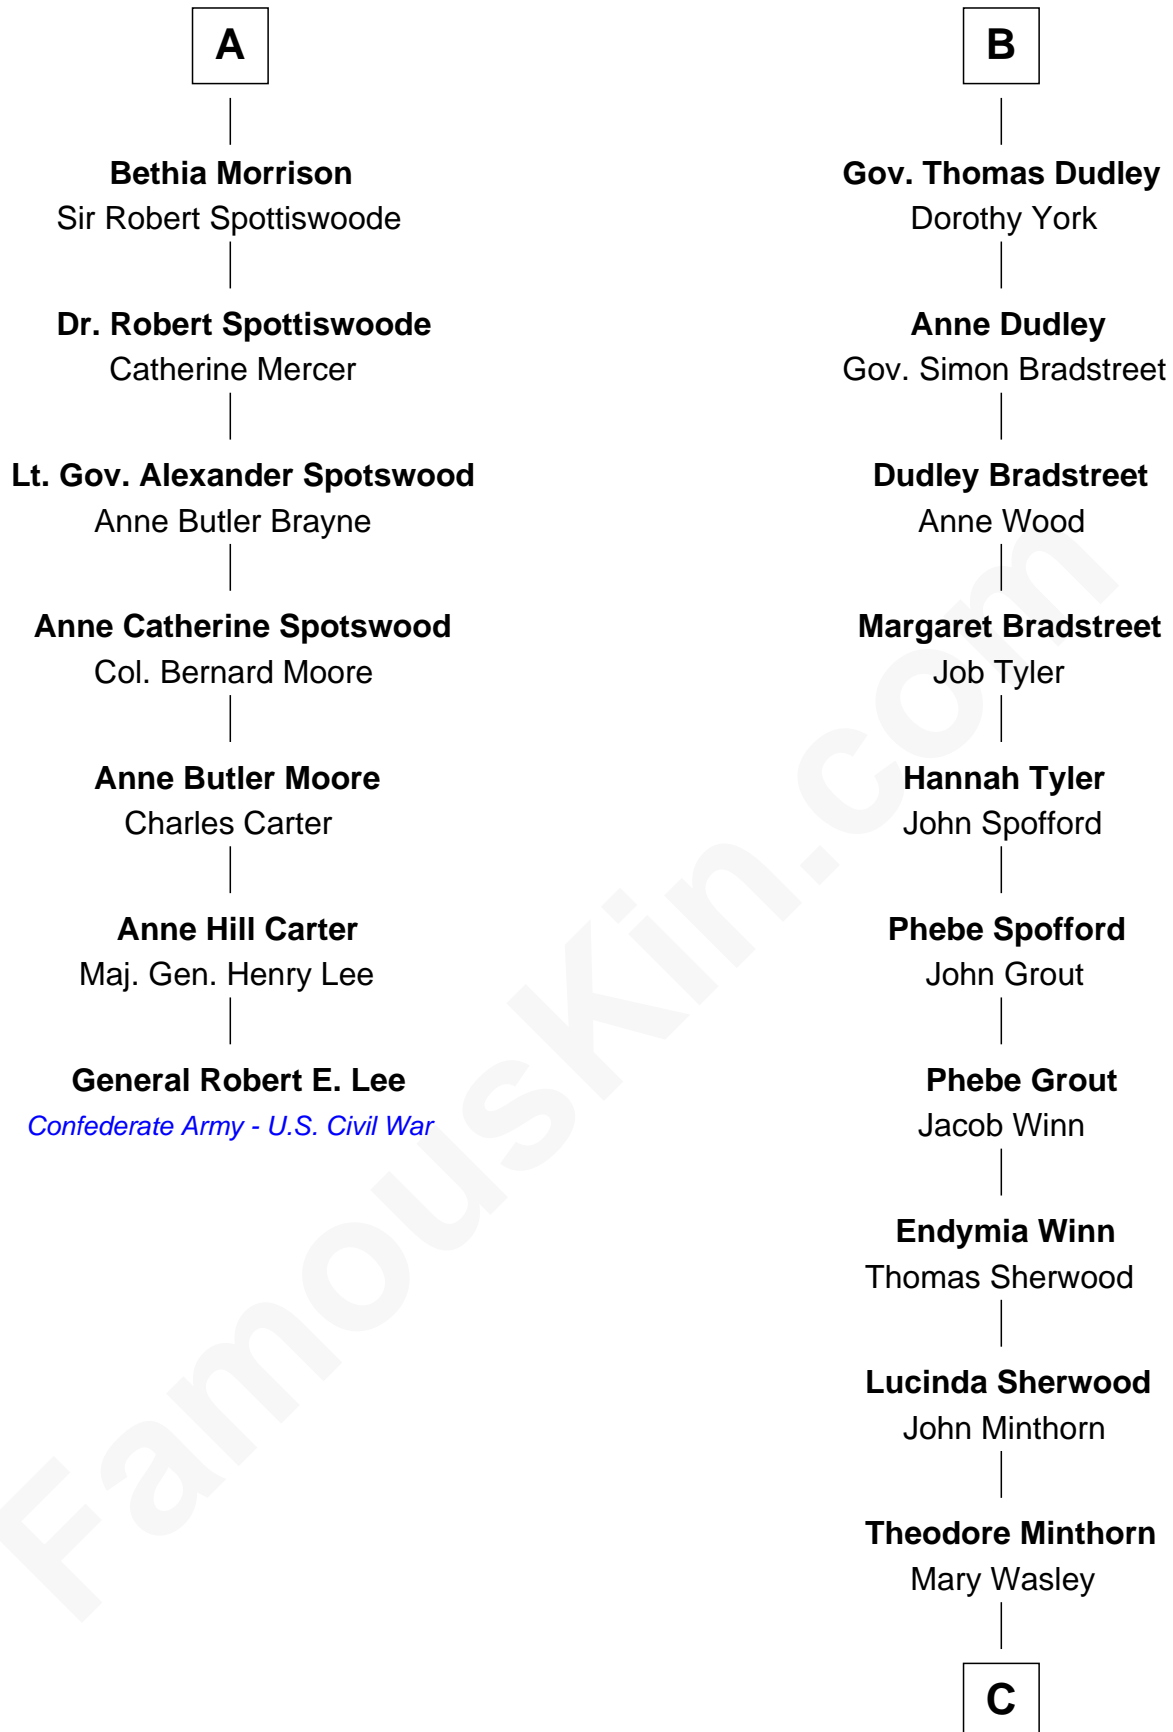

Isabel Arbuthnott

Sir Robert Maule

William Maule

Bethia Guthrie

Eleanor Maule

Sir Alexander Morrison

A

Eleanor Holand

Edward Cherleton

Joyce Cherleton

Sir John Tiptoft

Joyce Tiptoft

Sir Edmund Sutton

Sir Edward Sutton

Cecily Willoughby

Sir John Sutton

Cecily Grey

Sir Henry Dudley

----- Ashton

Probable

Roger Dudley

Susanna Thorne

B

C

Hulda Randall Minthorn

Jessie Clark Hoover

Herbert Hoover

31st U.S. President

FamousKin.com