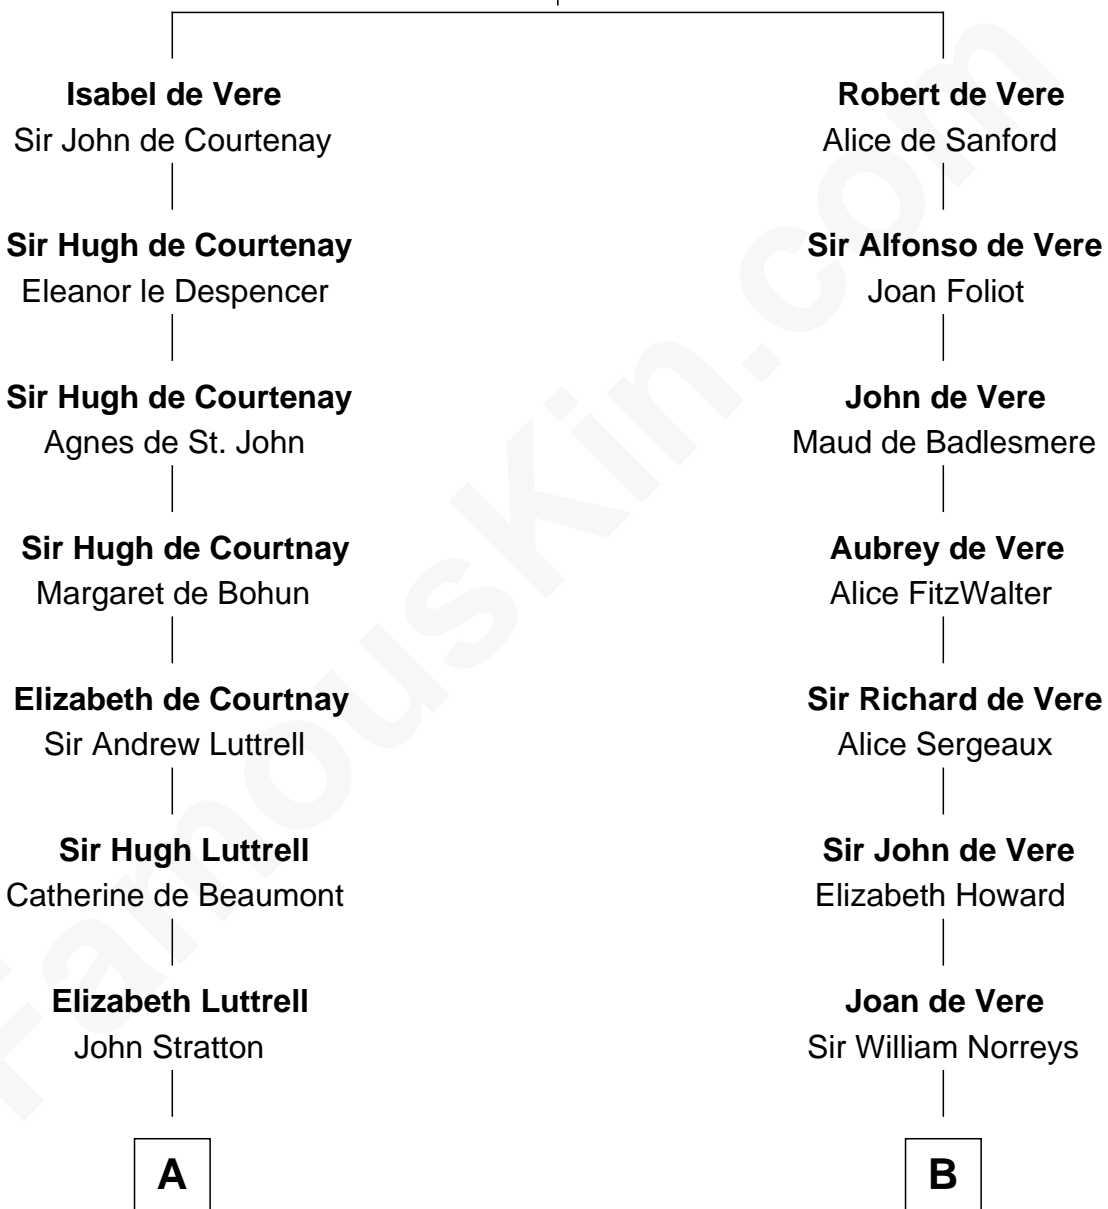

FamousKin.com

Relationship Chart of

General Robert E. Lee

Confederate Army - U.S. Civil War

18th cousin 3 times removed of

Lou (Henry) Hoover

First Lady of President Herbert Hoover

Hugh de Vere
Hawise de Quincy

Lou (Henry) Hoover
First Lady of Herbert Hoover