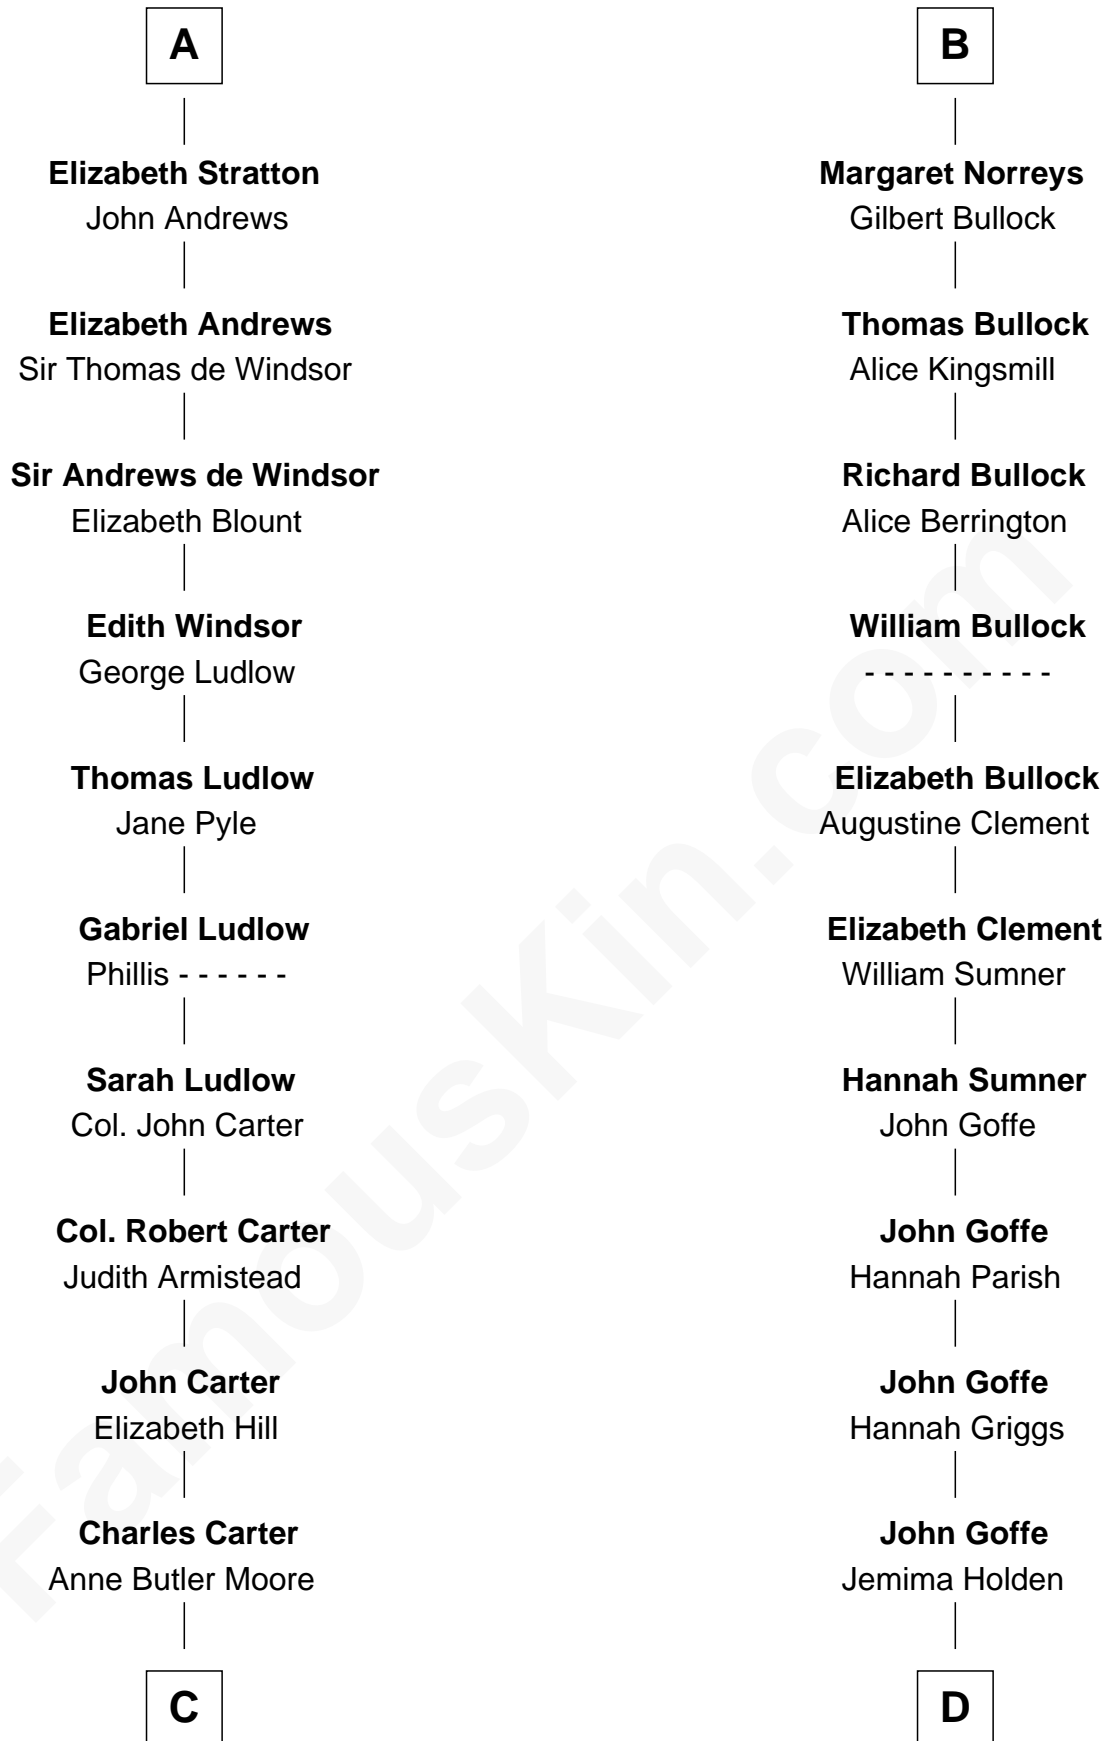

FamousKin.com

Relationship Chart of

General Robert E. Lee

Confederate Army - U.S. Civil War

18th cousin 3 times removed of

Lou (Henry) Hoover

First Lady of President Herbert Hoover

Hugh de Vere
Hawise de Quincy

C

Anne Hill Carter
Maj. Gen. Henry Lee

General Robert E. Lee
Confederate Army - U.S. Civil War

D

Polly Goffe
Josiah Wallace

Nancy M. Wallace
John Scobey

Philomelia Sophia Scobey
Phineas Weed

Florence Ida Weed
Charles Delano Henry

Lou (Henry) Hoover
First Lady of Herbert Hoover