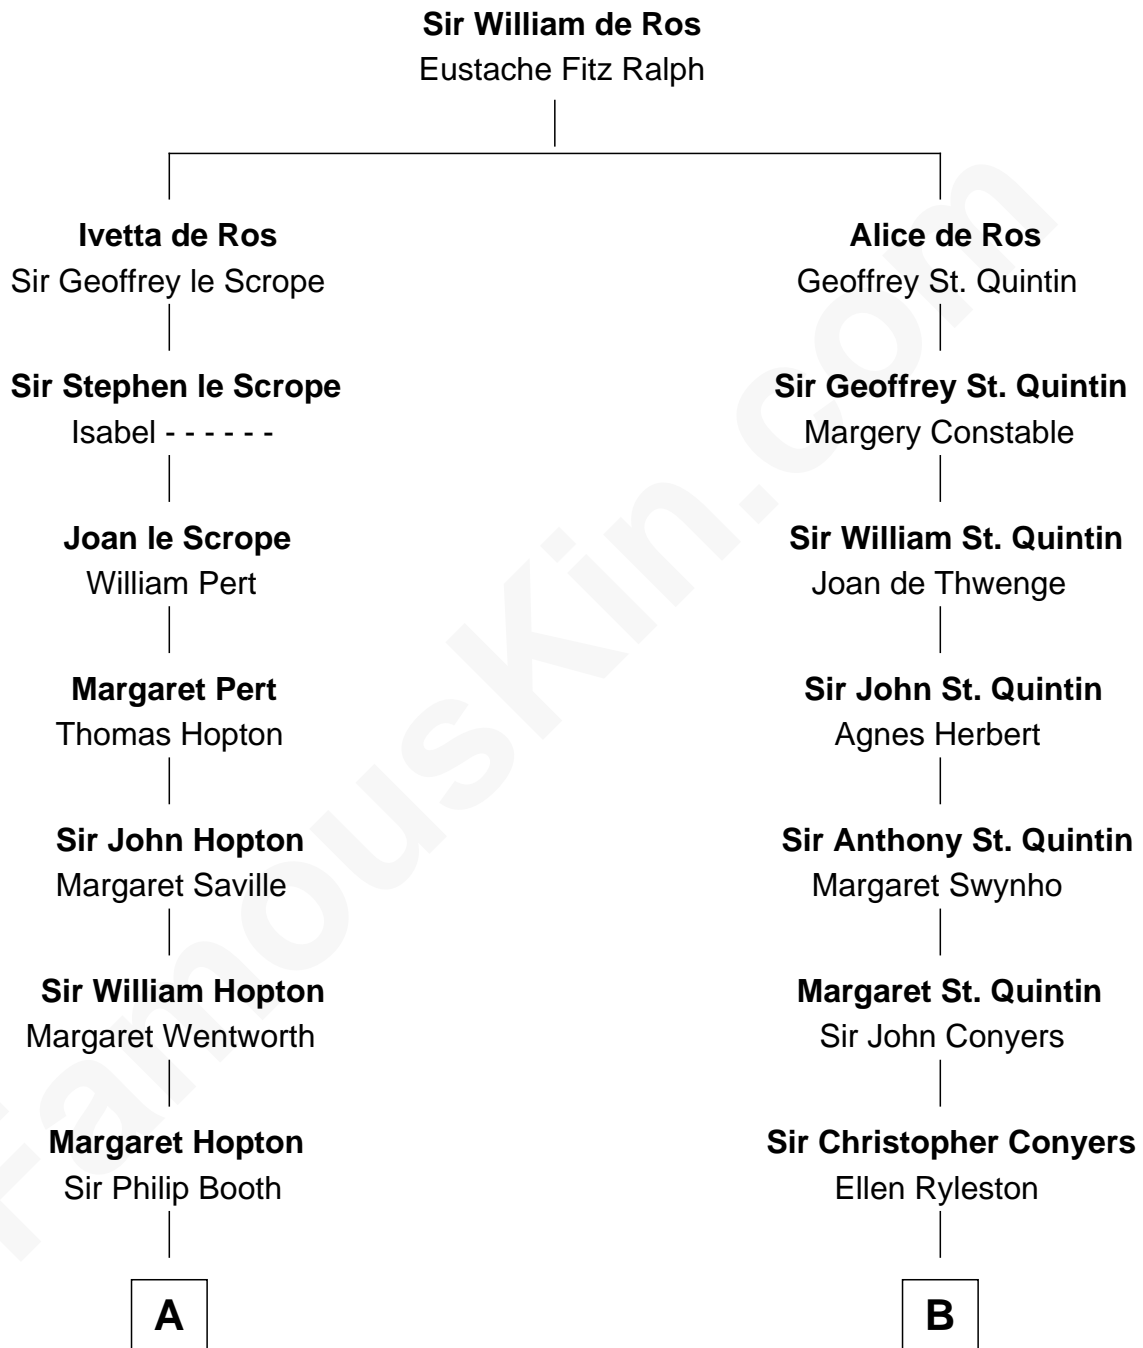

# FamousKin.com Relationship Chart of

**General Robert E. Lee**

*Confederate Army - U.S. Civil War*

18th cousin 1 time removed of

**Ellen Louise (Axson) Wilson**

*First Lady of President Woodrow Wilson*

**C**

**Maj. Gen. Henry Lee**  
Anne Hill Carter

**General Robert E. Lee**  
*Confederate Army - U.S. Civil War*

**D**

**Rebecca Longstreet FitzRandolph**  
Rev. Isaac Stockton Keith Axson

**Rev. Samuel Edward Axson**  
Margaret Jane Hoyt

**Ellen Louise (Axson) Wilson**  
*First Lady of Woodrow Wilson*

FamousKin.com