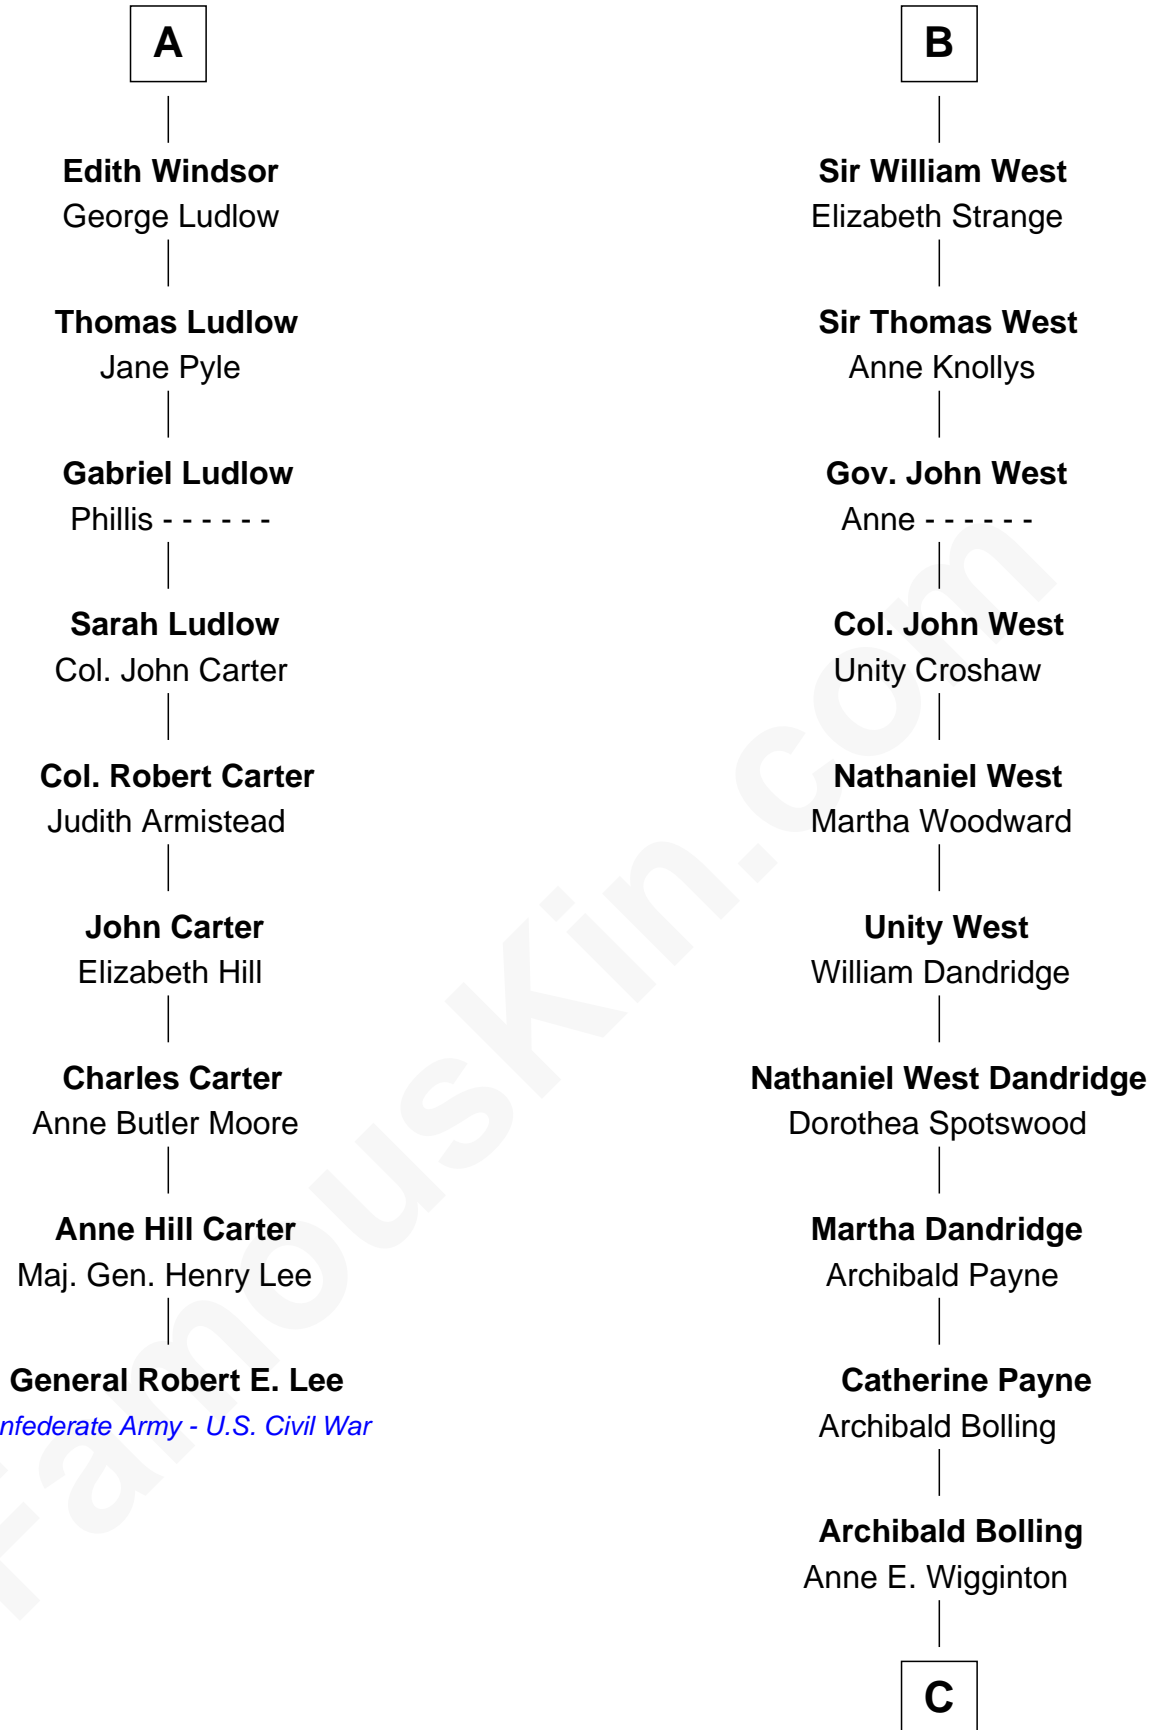

FamousKin.com Relationship Chart of

General Robert E. Lee

Confederate Army - U.S. Civil War

15th cousin 3 times removed of

Edith (Bolling) Wilson

First Lady of President Woodrow Wilson

Sir Hugh de Courtenay

Agnes de St. John

C

William Holcombe Bolling

Sarah Spiers White

Edith (Bolling) Wilson

First Lady of Woodrow Wilson

FamousKin.com