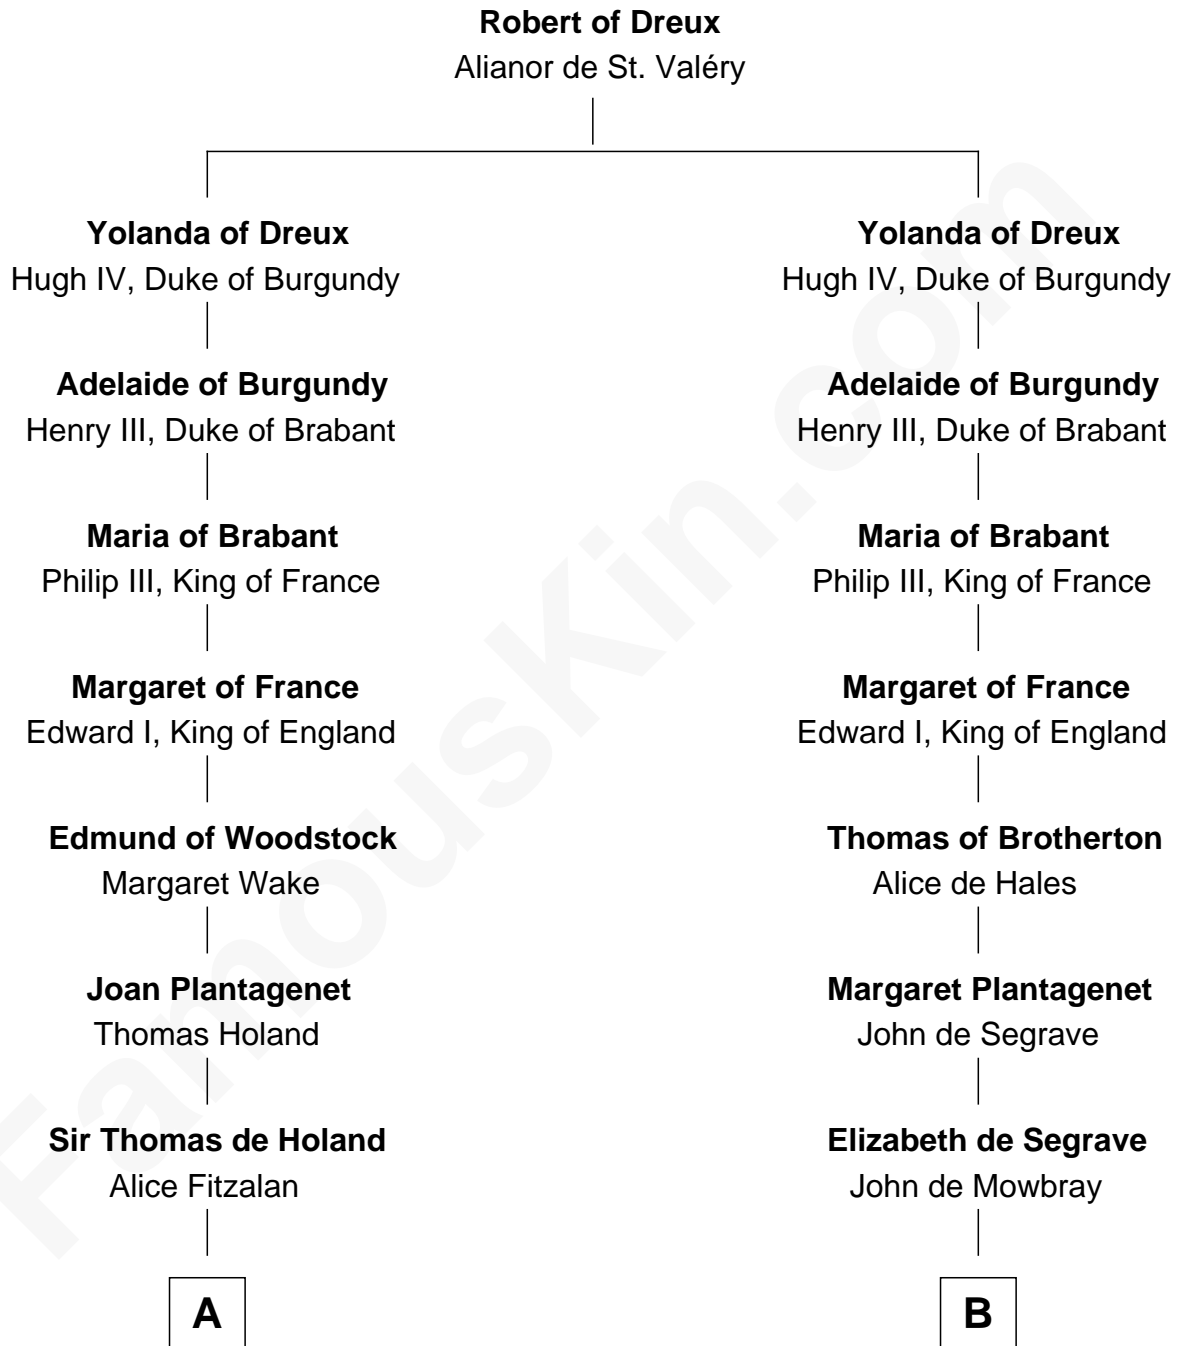

FamousKin.com

Relationship Chart of

General Robert E. Lee

Confederate Army - U.S. Civil War

20th cousin of

Samuel Prescott

Completed Paul Revere's Midnight Ride

C

Anne Catherine Spotswood

Col. Bernard Moore

Anne Butler Moore

Charles Carter

Anne Hill Carter

Maj. Gen. Henry Lee

General Robert E. Lee

Confederate Army - U.S. Civil War

D

Elizabeth Hoar

Jonathan Prescott

Dr. Jonathan Prescott

Rebecca Bulkeley

Dr. Abel Prescott

Abigail Brigham

Samuel Prescott