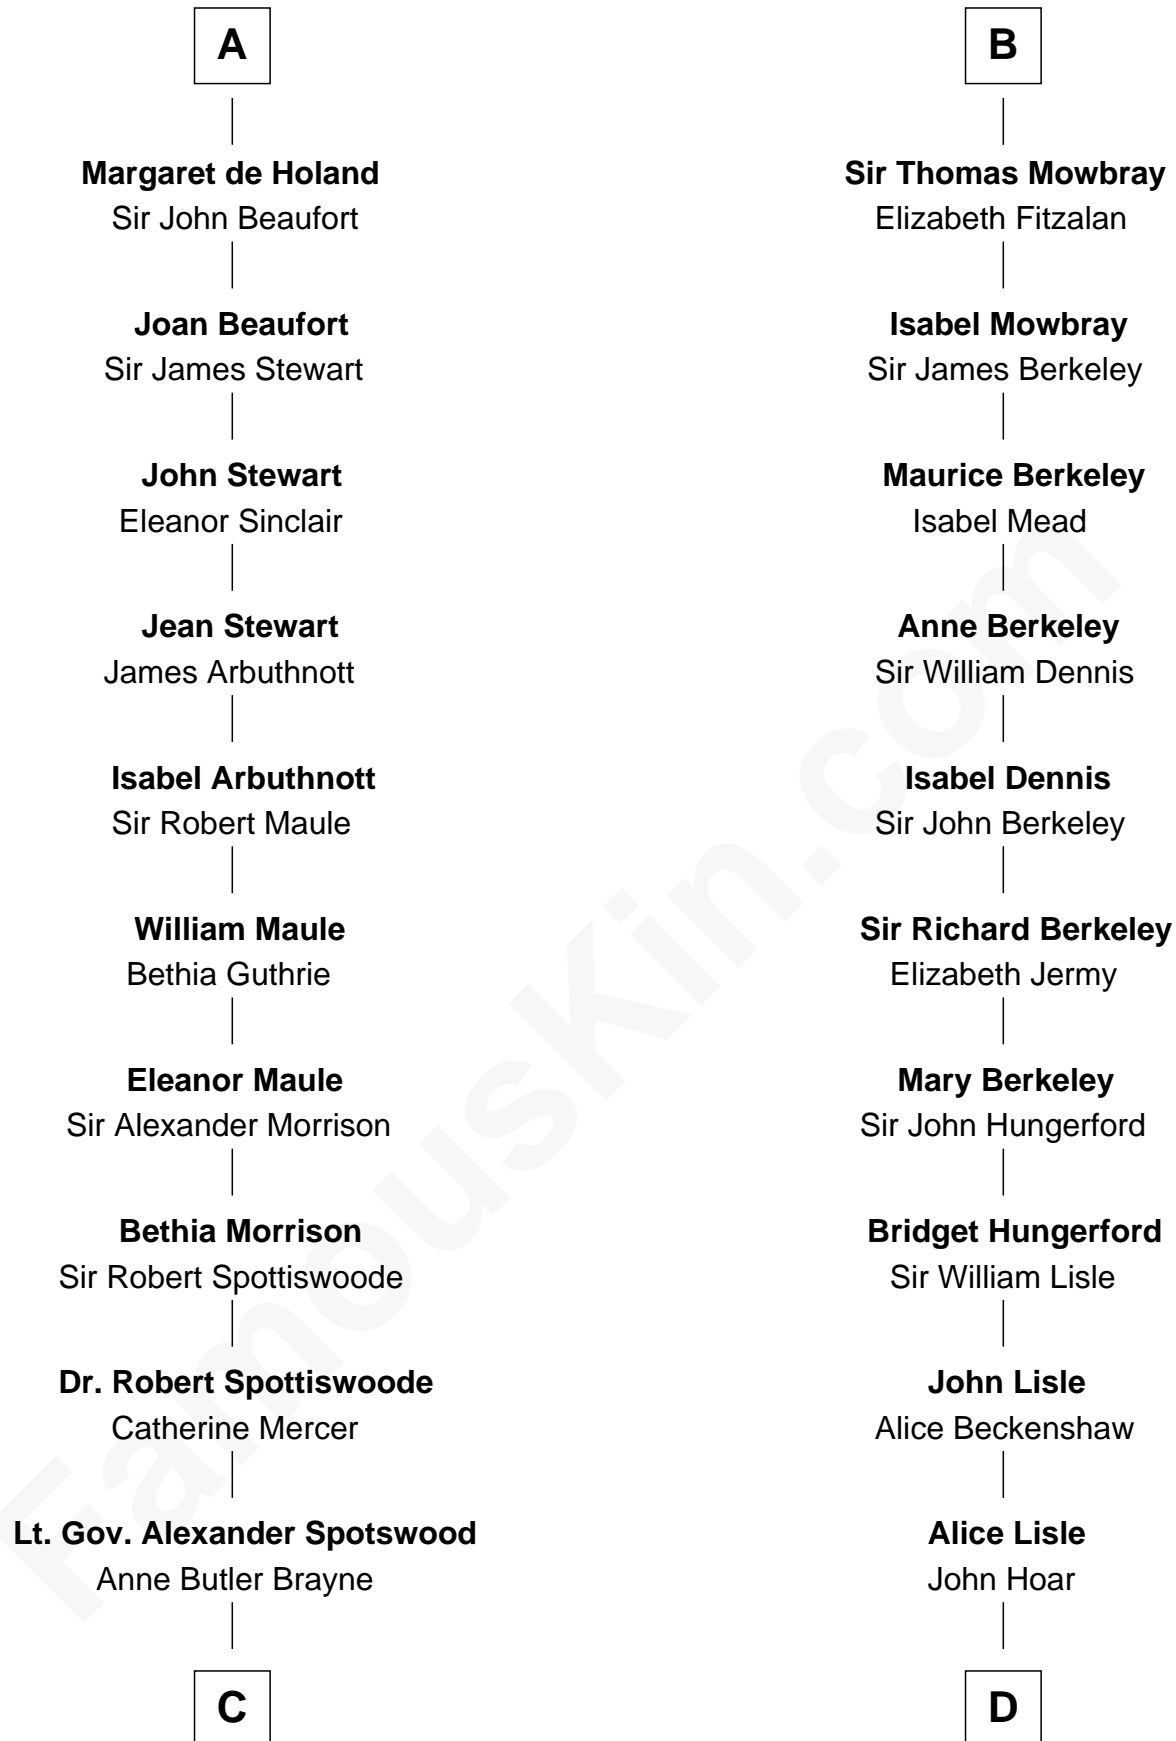

FamousKin.com

Relationship Chart of

General Robert E. Lee

Confederate Army - U.S. Civil War

20th cousin of

Samuel Prescott

Completed Paul Revere's Midnight Ride

C

Anne Catherine Spotswood

Col. Bernard Moore

Anne Butler Moore

Charles Carter

Anne Hill Carter

Maj. Gen. Henry Lee

General Robert E. Lee

Confederate Army - U.S. Civil War